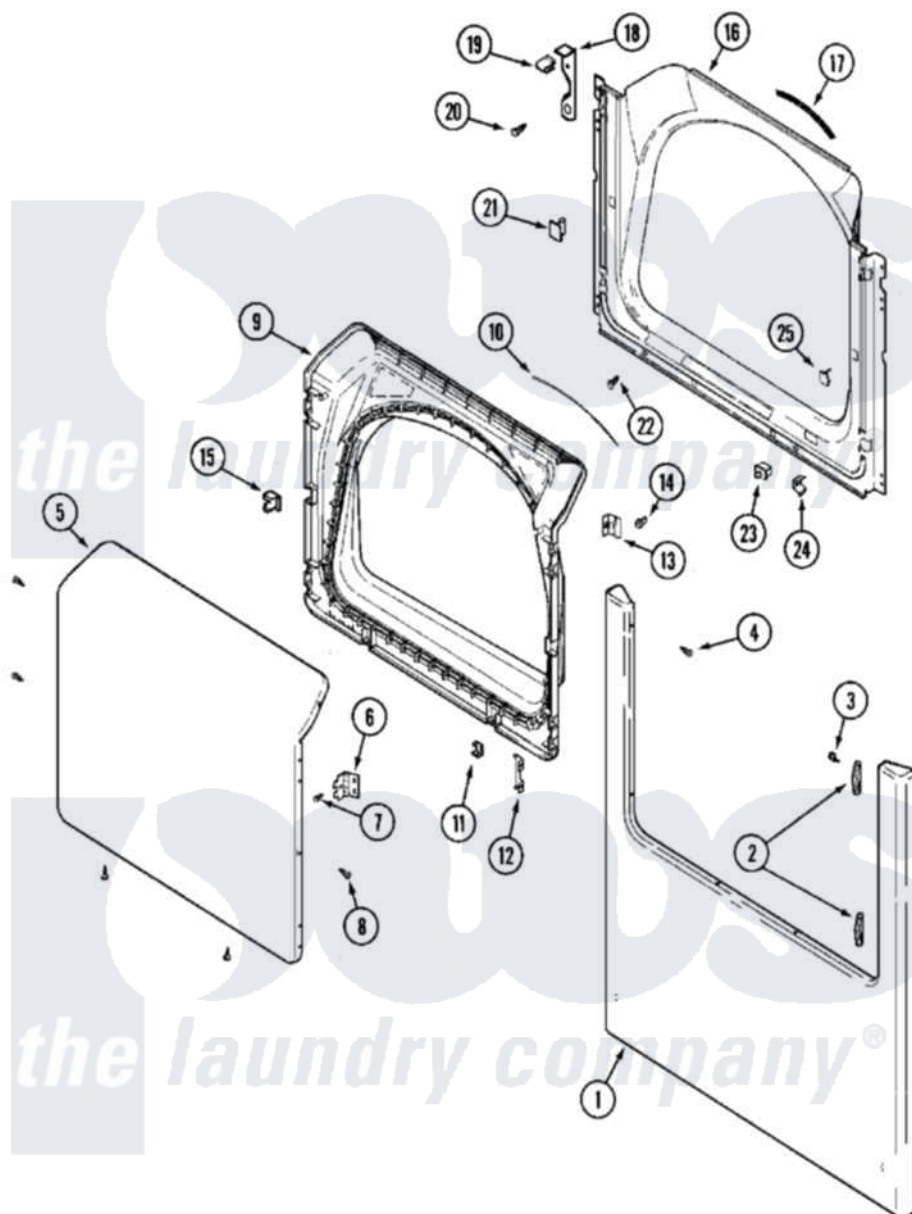

Maytag MLE15MNAYW 05 - DOOR (LOWER)

Maytag Residential Maytag MLE15MNAYW Dryer Parts Parts Diagram 05 - DOOR (LOWER)
 Click on the part number to view part

Item	Original Part Number	Replaced By	Status	Part Description
001	22002241	22002836		Panel, Front
002	33001764			Cover, Hinge Hole
003	33001846			Screw, Hinge Hole Cover
004	22002243			Screw, Front Panel And Hinge
005	22001979			Door, Outer
"	22003785			Door, Outer
006	33001759			Hinge, Door
007	22002062	98006631		Screw
008	22002063			Screw No.8-18AB Wafer Head
009	33001750			Door, Inner/ W Seal
"	33002544			Door, Inner W/Seal
010	33002094			Seal, Door
011	22002039			Clip, Door
012	22002038			Clip, Door
013	33001793			Bracket, Strike
014	33001761			Strike, Door

015	33001763		Plug, Inner Door
016	33001778		Shroud
017	33001767		Seal, Shroud
018	22002991		Kit, Access Cover Hook
019	33002037		Fastener, Access Cover Hook
020	22001995		Screw Note: Screw, Tumbler Front And Shroud
021	33001791	306436	Door Latch Kit--W
022	33001768		Screw, Shroud Note: Screw, Shroud And Outlet Duct
023	33001509	W10169313	Switch-Dor
024	33001760		Bracket, Hinge
025	Y304578	LA-1003	Door Catch Kit