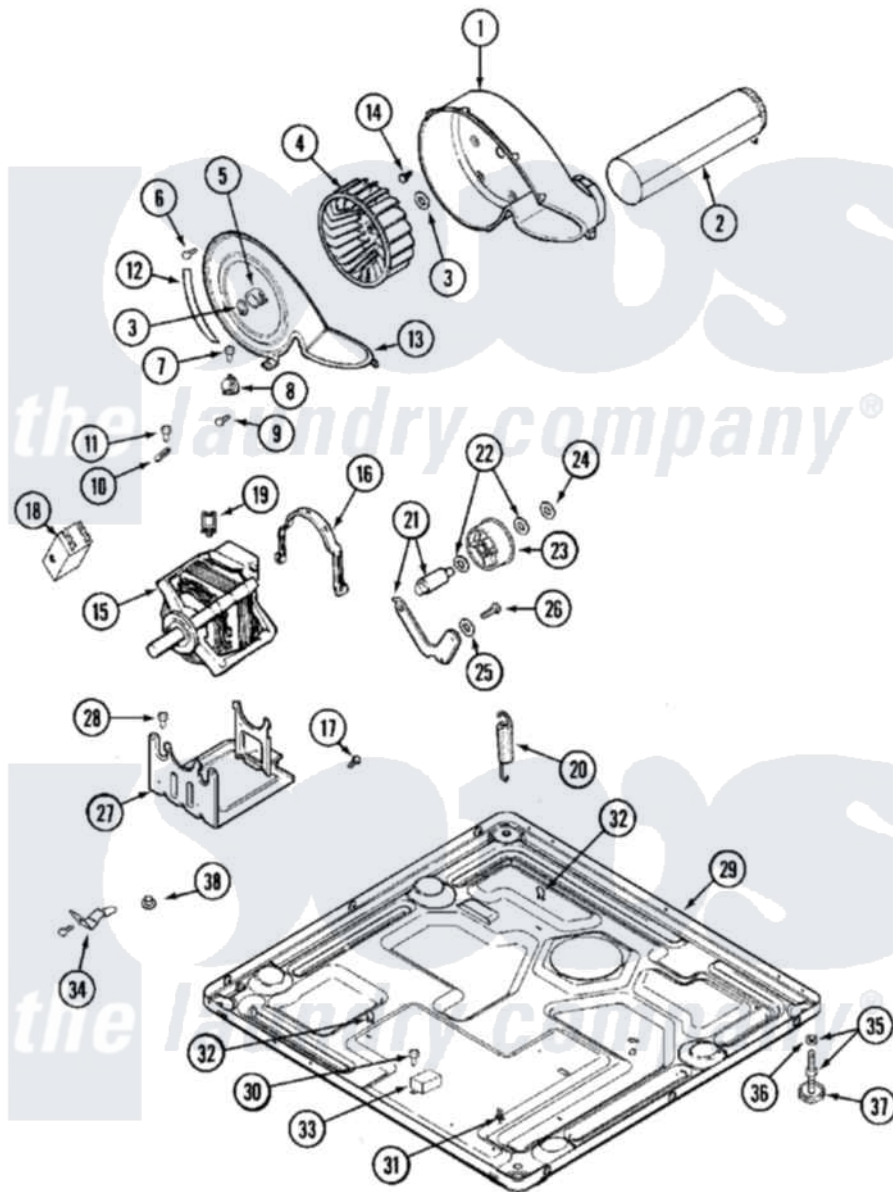

# Maytag MLE15MNAYW 09 - MOTOR DRIVE

Maytag Residential Maytag MLE15MNAYW Dryer Parts Parts Diagram 09 - MOTOR DRIVE  
 Click on the part number to view part

Item	Original Part Number	Replaced By	Status	Part Description
001	<a href="#">33001789</a>			Housing, Blower
002	<a href="#">22001995</a>			Screw Note: Screw, Tumbler Front And Shroud
"	<a href="#">33001800</a>			Duct Assembly, Exhaust
003	410233	<a href="#">9703438</a>		Ring-Retrn
004	<a href="#">33001790</a>			Wheel, Blower
"	<a href="#">33002797</a>			Wheel, Blower
005	<a href="#">312967</a>			Clamp, Blower Housing
006	33001855	<a href="#">33002917</a>		Screw, No.10-16
007	<a href="#">Y313561</a>			Screw----NA
008	<a href="#">303392</a>			Thermostat, Cycling
"	<a href="#">306967</a>			Thermostat, Multi-Temp Part Not Used Mde26ct-MN Only
"	<a href="#">33001306</a>			Wire Harness, Thermostats
"	<a href="#">33002083</a>			Wire, Thermostat Jumper
009	22001996	<a href="#">3370225</a>		Screw
010	<a href="#">33001762</a>			Fuse, Thermal