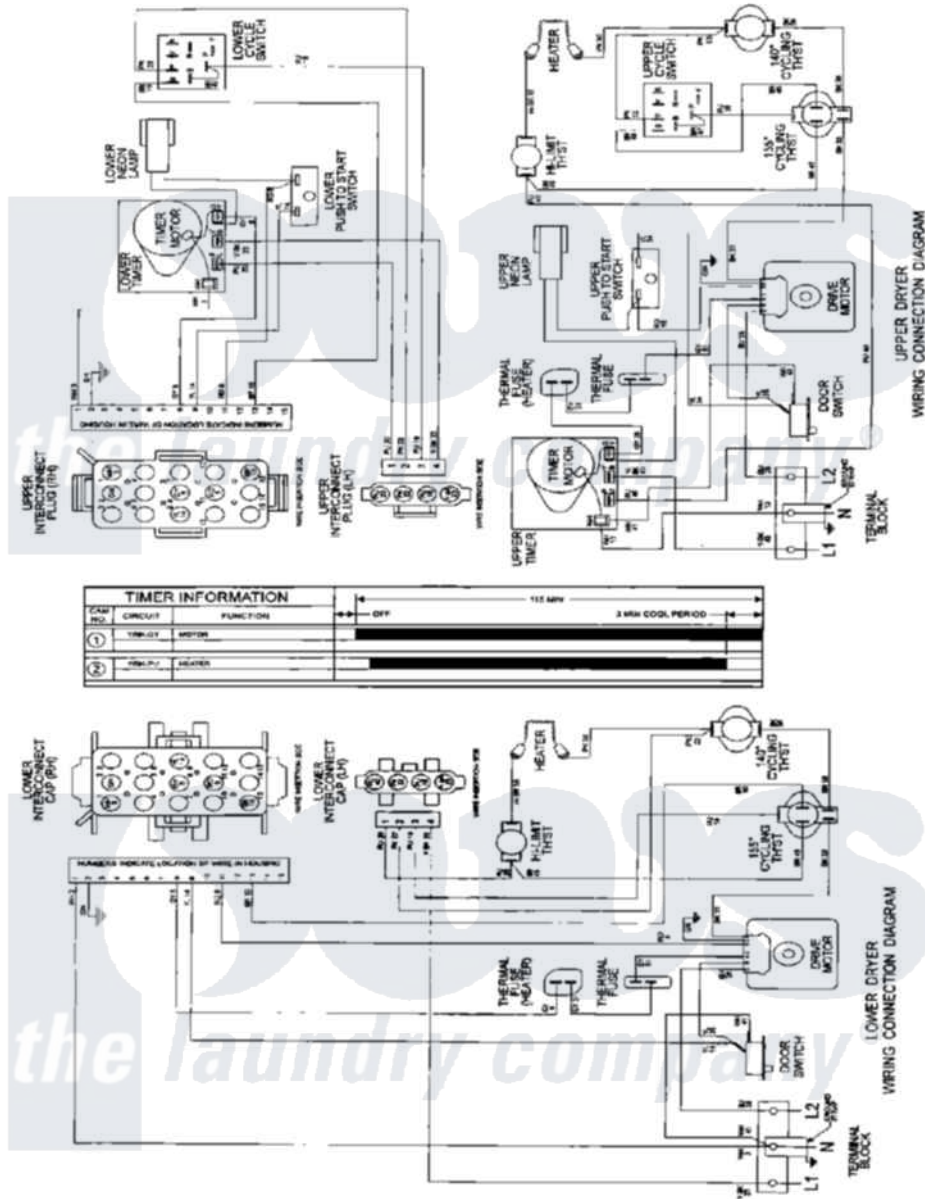

Maytag MLE15MNAYW 10 - WIRING INFORMATION (MLE15MNAY)

Maytag Residential Maytag MLE15MNAYW Dryer Parts Parts Diagram 10 - WIRING INFORMATION (MLE15MNAY)

[Click on the part number to view part](#)

Item	Original Part Number	Replaced By	Status	Part Description
001	NLA		Not Available	WIRING INFORMATION