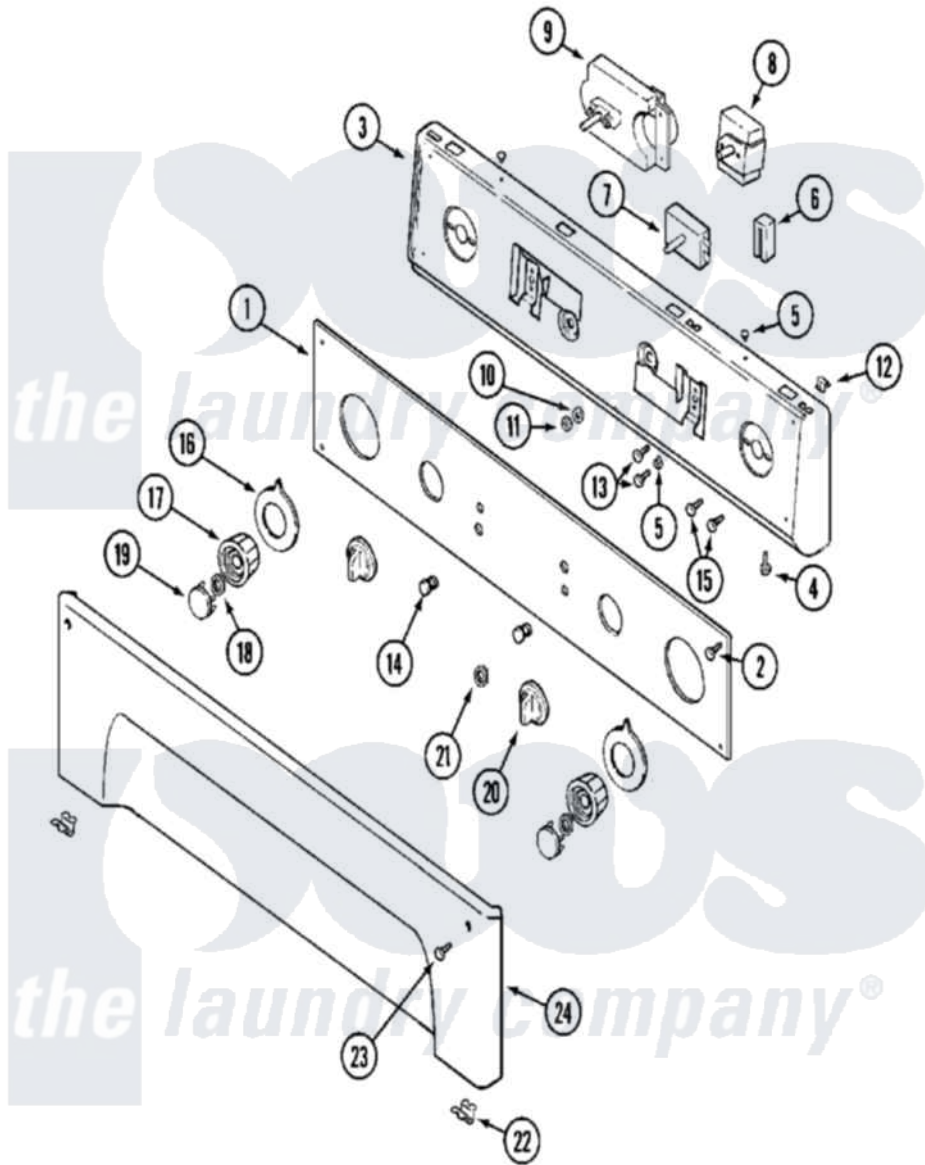

Maytag MLE15MNAZW 01 - CONTROL PANEL (UPPER)

Maytag Residential Maytag MLE15MNAZW Dryer Parts Parts Diagram 01 - CONTROL PANEL (UPPER)
 Click on the part number to view part

Item	Original Part Number	Replaced By	Status	Part Description
001	33002070			Overlay, Control Panel
002	215506			Screw, Control Panel Overlay
003	33002003			Fastener Clip, Control Panel
"	33002071			Panel, Control
004	215506			Screw, Control Panel Overlay
005	33001132	33002342		Plug, Sifht Hole
006	204075		Not Available	PILOT LAMP (DG MODELS ONLY)
007	306940	W10149462		Switch, Push-To-Start
008	307253			Switch, Cycle Selector
009	Y307296			Timer RPR
010	312751			Lockwasher, Start Switch
011	Y312706	422617		Nut
012	33001977			Fastener, Control Panel
013	Y313588	488234		Screw 8-32 X 1/4
014	215564			Lens, Indicator Light
015	Y313588	488234		Screw 8-32 X 1/4

016	33001500		Dial, Timer Indicator
017	314724		Knob For Timer
018	312273		Nut, Control Knob
019	314723	W10133501	Cap, Knob
020	205663		Knob For Selector Switch
021	Y312702		Knurled Nut, Start Switch
022	33001980		Fastener, Access Panel
023	215506		Screw, Control Panel Overlay
024	33002072		Panel, Access
025	33002076		Wire Harness, Main
"	NLA	Not Available	WIRE HARNESS, MAIN (UPR)