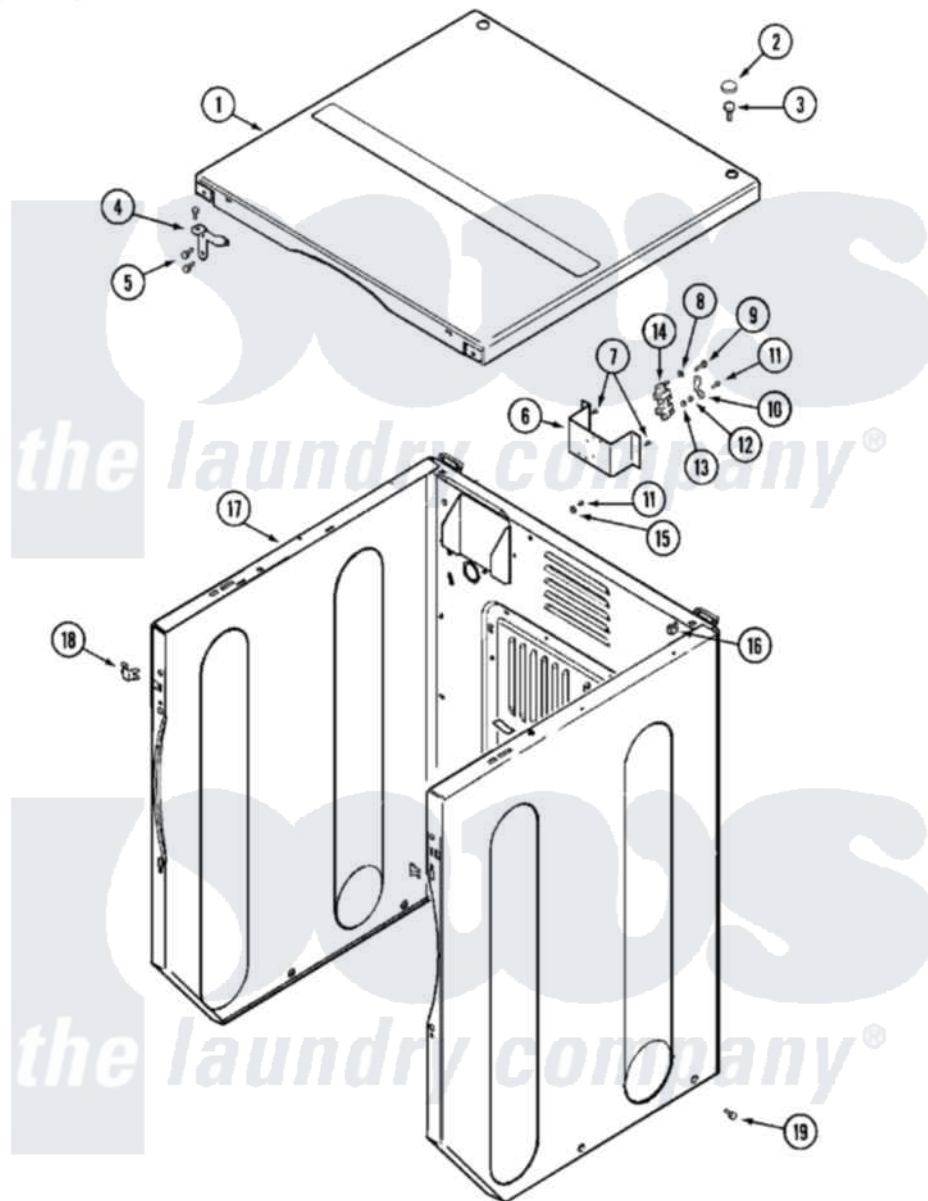

# Maytag MLE15MNAZW 02 - CABINET-FRONT (UPPER)

Maytag Residential Maytag MLE15MNAZW Dryer Parts Parts Diagram 02 - CABINET-FRONT (UPPER)  
 Click on the part number to view part

Item	Original Part Number	Replaced By	Status	Part Description
001	<a href="#">22001995</a>			Screw Note: Screw, Tumbler Front And Shroud
"	22001996	<a href="#">3370225</a>		Screw
"	33001995	<a href="#">33002124</a>		Cover, Top
"	33002058		Not Available	COVER, TOP (WHT)
"	33002062		Not Available	BACKUP, STRAIN RELIEF
"	<a href="#">Y314174</a>			Terminal Cover - Canada
002	<a href="#">33001997</a>			Plug, Hole
003	22001883	<a href="#">214354</a>		Screw, Top Cover To Cabnt.
004	<a href="#">33001998</a>			Bracket, Top Cover
"	<a href="#">33001999</a>			Bracket, Top Cover
005	<a href="#">22001995</a>			Screw Note: Screw, Tumbler Front And Shroud
006	<a href="#">33002059</a>			Bracket, Terminal Block
"	NLA		Not Available	BRACKET, TERMINAL BLOCK---NA
007	<a href="#">22001995</a>			Screw Note: Screw, Tumbler Front And Shroud

008	<a href="#">Y311270</a>		Washer, Terminal Block
009	Y312209	<a href="#">W10001200</a>	Screw
010	<a href="#">Y312184</a>		Strap, Grounding
011	NLA	Not Available	SCREW, GROUND STRAP
012	311484	<a href="#">112432</a>	Nut
013	<a href="#">311093</a>		Washer, Terminal Connection
014	<a href="#">33001244</a>		Block, Terminal
015	NLA	Not Available	WASHER, GROUND LUG
016	<a href="#">22001502</a>		Fastener, U-NUt
017	NLA	Not Available	CABINET ASSY (WHT-AS PK)
018	<a href="#">33001980</a>		Fastener, Access Panel
019	<a href="#">213007</a>		Xfor Cabinet See Cabinet, Back
"	22003409	<a href="#">213007</a>	Xfor Cabinet See Cabinet, Back