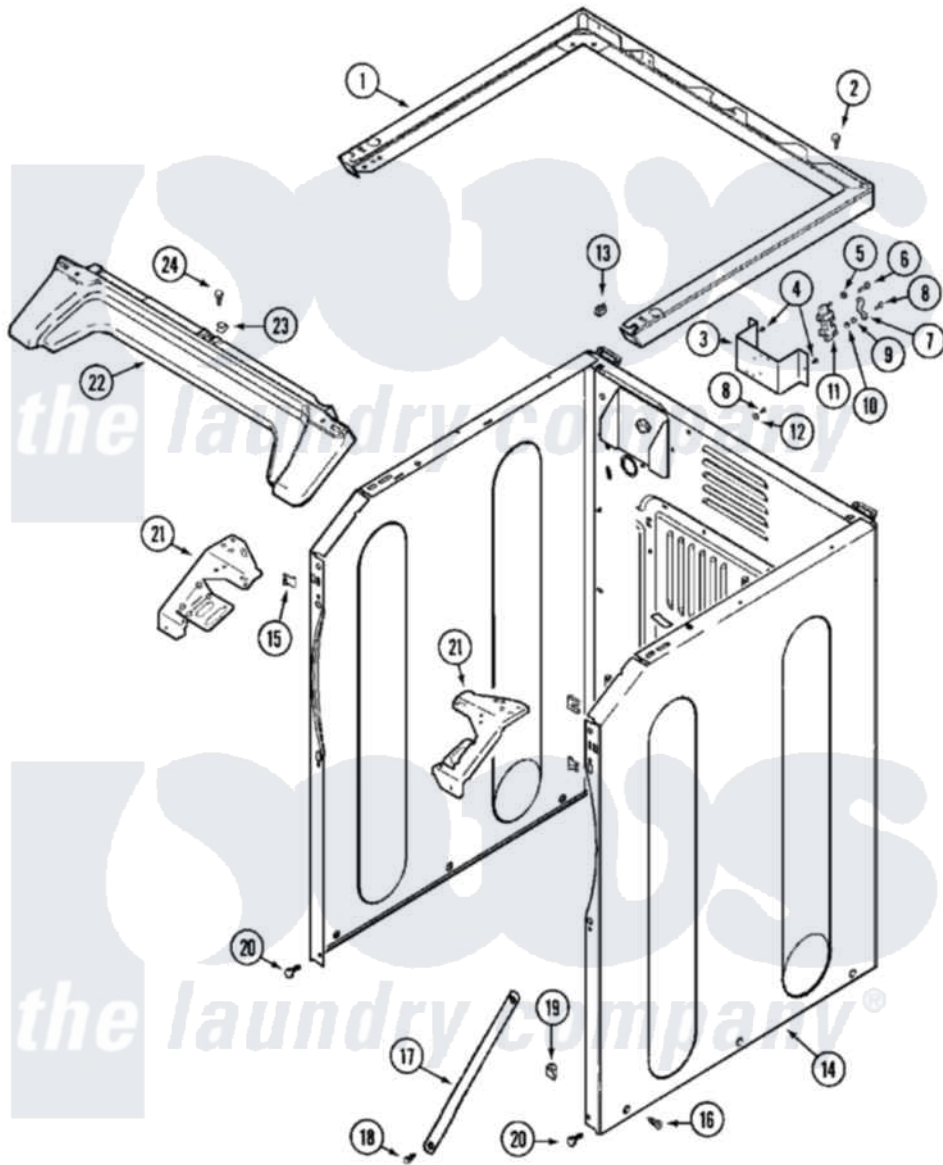

Maytag MLE15MNAZW 03 - CABINET-FRONT (LOWER)

Maytag Residential Maytag MLE15MNAZW Dryer Parts Parts Diagram 03 - CABINET-FRONT (LOWER)
 Click on the part number to view part

Item	Original Part Number	Replaced By	Status	Part Description
001	33002005	33002963		Support, Weld Assembly
002	22001883	214354		Screw, Top Cover To Cabnt.
003	NLA		Not Available	BRACKET, TERMINAL BLOCK---NA
004	22001995			Screw Note: Screw, Tumbler Front And Shroud
005	Y311270			Washer, Terminal Block
006	Y312209	W10001200		Screw
007	Y312184			Strap, Grounding
008	NLA		Not Available	SCREW, GROUND STRAP
009	311484	112432		Nut
010	311093			Washer, Terminal Connection
011	33001244			Block, Terminal
012	NLA		Not Available	WASHER, GROUND LUG
013	22001502			Fastener, U-NUt
014	22003639			Cabinet Assembly
"	33002626			Cabinet, Assembly

"	NLA	Not Available	CABINET (WHT)
015	22002049		Clip Note: Clip, Front Panel
016	213007		Xfor Cabinet See Cabinet, Back
"	22003409	213007	Xfor Cabinet See Cabinet, Back
017	22002259	22002767	Brace, Cross
018	22001995		Screw Note: Screw, Tumbler Front And Shroud
019	Y310376		Clip, Door Switch Harness
020	22001995		Screw Note: Screw, Tumbler Front And Shroud
021	33002009		Bracket, Corner
"	33002010	33002473	Bracket, Corner
"	33002095	33002474	Bracket, Corner
"	33002096		Bracket, Corner
022	33002011		Cover, Access
023	33002013		Fastener Clip, Access Cover
024	22001995		Screw Note: Screw, Tumbler Front And Shroud
025	33002078		Wire Harness, Main
"	NLA	Not Available	WIRE HARNESS, MAIN (LWR)
026	33001989		Retainer, Vault Switch