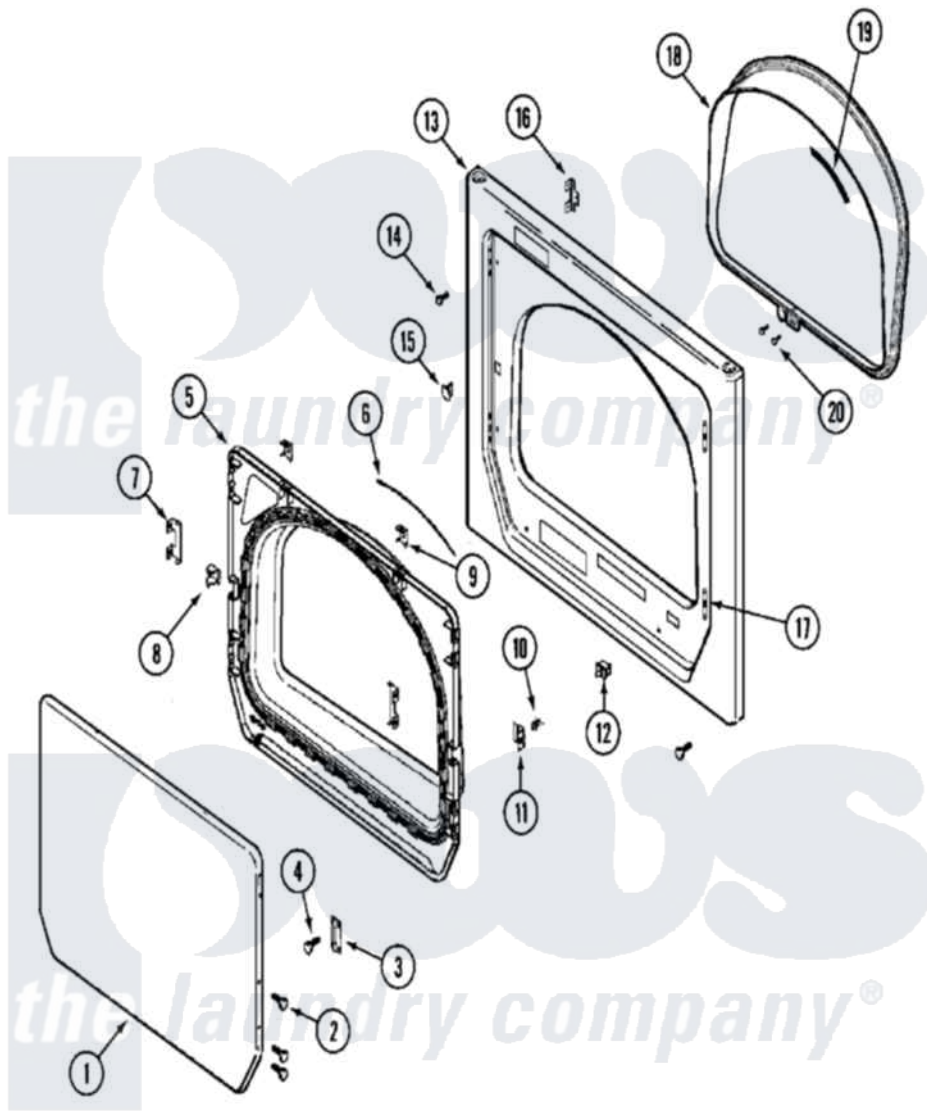

Maytag MLE15MNAZW 04 - DOOR (UPPER)

Maytag Residential Maytag MLE15MNAZW Dryer Parts Parts Diagram 04 - DOOR (UPPER)
 Click on the part number to view part

Item	Original Part Number	Replaced By	Status	Part Description
001	33002079	33002128		Panel- Out
002	22002063			Screw No.8-18AB Wafer Head
003	33002017			Hinge, Door
004	22002062	98006631		Screw
005	33002080	33002020		Door, Inner W/Seal
006	33002094			Seal, Door
007	22002038			Clip, Door
008	33001763			Plug, Inner Door
009	22002039			Clip, Door
010	33001761			Strike, Door
011	33001793			Bracket, Strike
012	33001509	W10169313		Switch-Dor
013	33001711	33002936		Medallion-
"	33002051		Not Available	SCREW, FRONT PANEL
"	33002081			Panel, Front
014	33001486	98008544		Screw

015	33001791	306436	Door Latch Kit--W
016	33002025		Twin Speednut
017	33001175		Cover, Hinge Hole
018	33002026		Extension, Tumbler Front
019	33001767		Seal, Shroud
020	33001855	33002917	Screw, No.10-16