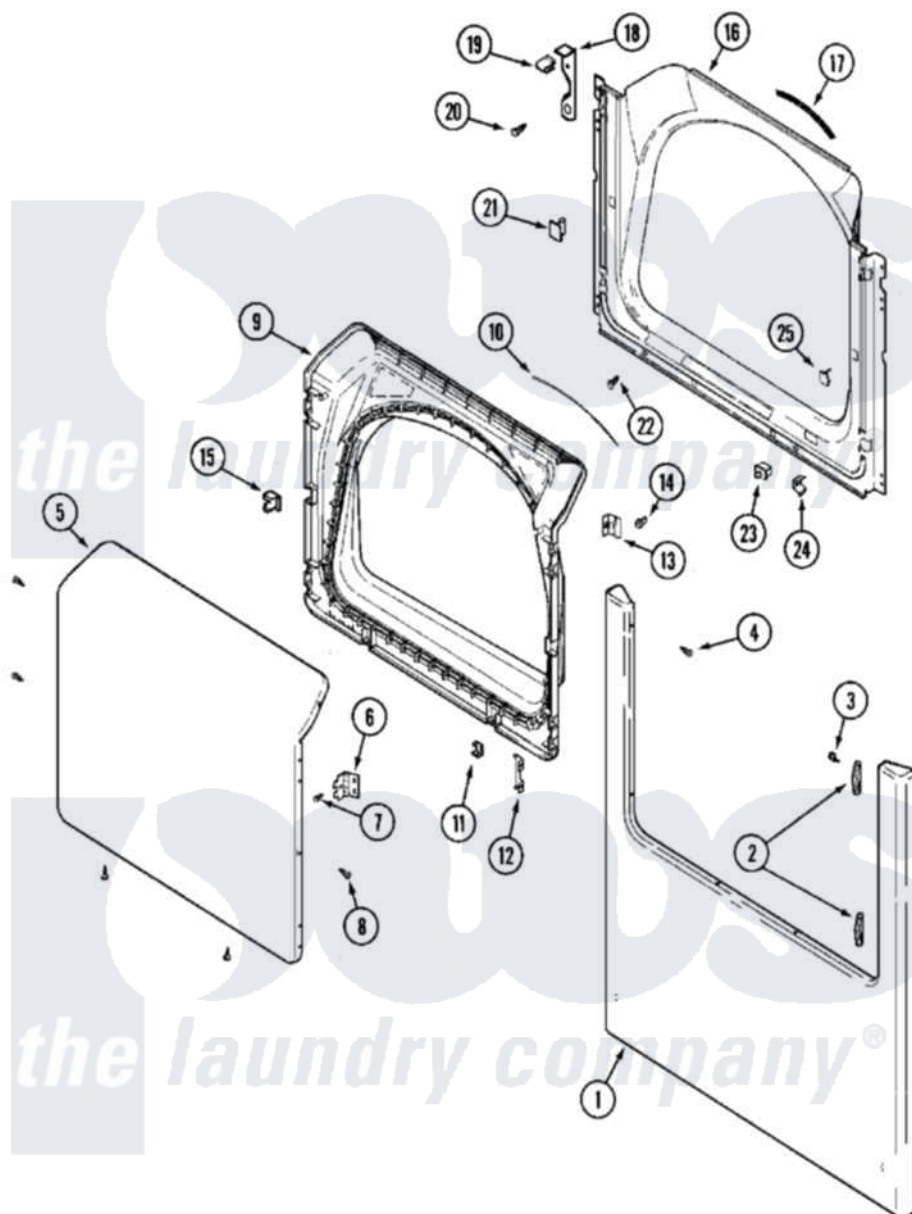

Maytag MLE15MNAZW 05 - DOOR (LOWER)

Maytag Residential Maytag MLE15MNAZW Dryer Parts Parts Diagram 05 - DOOR (LOWER)
 Click on the part number to view part

Item	Original Part Number	Replaced By	Status	Part Description
001	22002241	22002836		Panel, Front
002	33001764			Cover, Hinge Hole
003	33001846			Screw, Hinge Hole Cover
004	22002243			Screw, Front Panel And Hinge
005	22001979			Door, Outer
"	22003785			Door, Outer
006	33001759			Hinge, Door
007	22002062	98006631		Screw
008	22002063			Screw No.8-18AB Wafer Head
009	33001750			Door, Inner/ W Seal
"	33002544			Door, Inner W/Seal
010	33002094			Seal, Door
011	22002039			Clip, Door
012	22002038			Clip, Door
013	33001793			Bracket, Strike
014	33001761			Strike, Door

015	33001763		Plug, Inner Door
016	33001778		Shroud
017	33001767		Seal, Shroud
018	22002991		Kit, Access Cover Hook
019	33002037		Fastener, Access Cover Hook
020	22001995		Screw Note: Screw, Tumbler Front And Shroud
021	33001791	306436	Door Latch Kit--W
022	33001768		Screw, Shroud Note: Screw, Shroud And Outlet Duct
023	33001509	W10169313	Switch-Dor
024	33001760		Bracket, Hinge
025	Y304578	LA-1003	Door Catch Kit