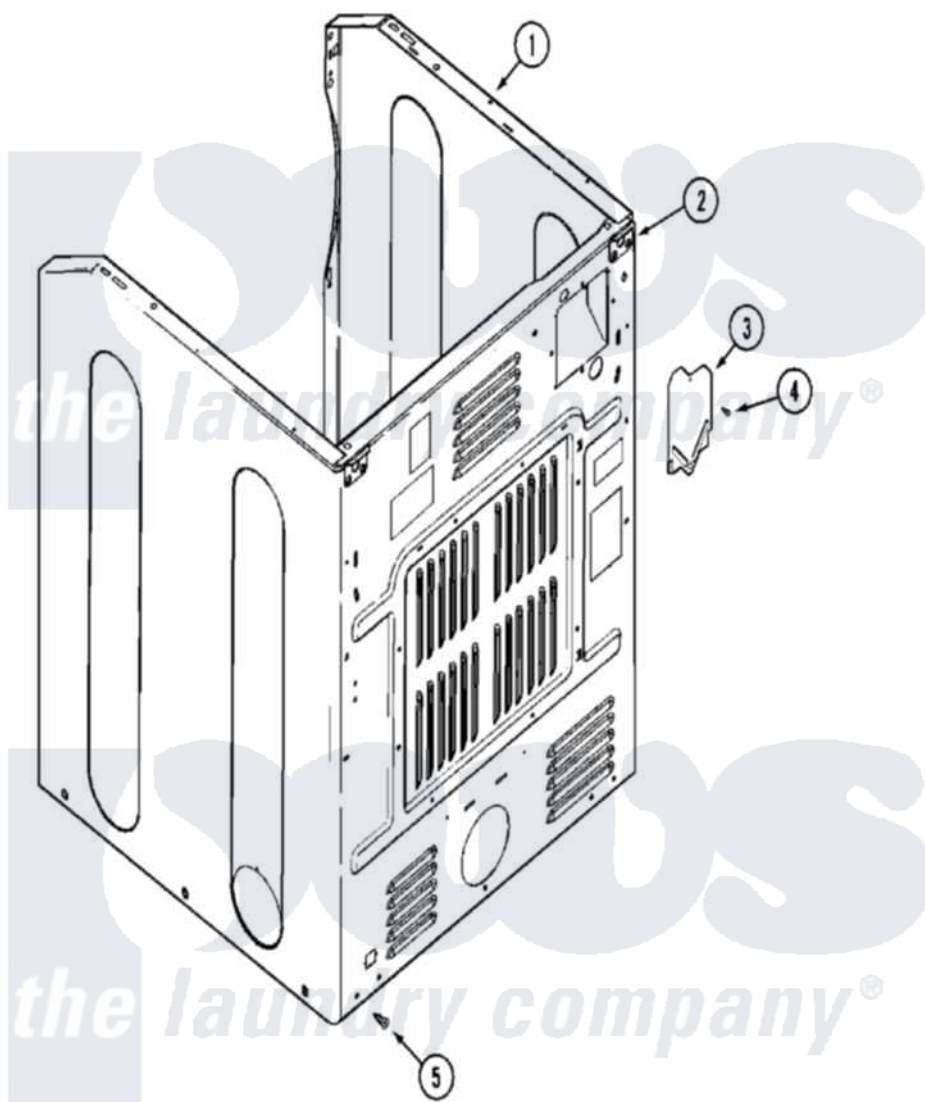

# Maytag MLE15MNAZW 06 - CABINET-REAR

Maytag Residential Maytag MLE15MNAZW Dryer Parts Parts Diagram 06 - CABINET-REAR  
 Click on the part number to view part

Item	Original Part Number	Replaced By	Status	Part Description
001	<a href="#">22003639</a>			Cabinet Assembly
"	NLA		Not Available	CABINET ASSY (WHT-AS PK)
"	NLA		Not Available	PLUG, HOLE (CAN)
002	NLA		Not Available	BRACKET, CABINET HINGE (LWR)
003	<a href="#">33001244</a>			Block, Terminal
"	<a href="#">33001795</a>			Cover, Terminal Block
004	<a href="#">22001995</a>			Screw Note: Screw, Tumbler Front And Shroud
005	<a href="#">22001995</a>			Screw Note: Screw, Tumbler Front And Shroud