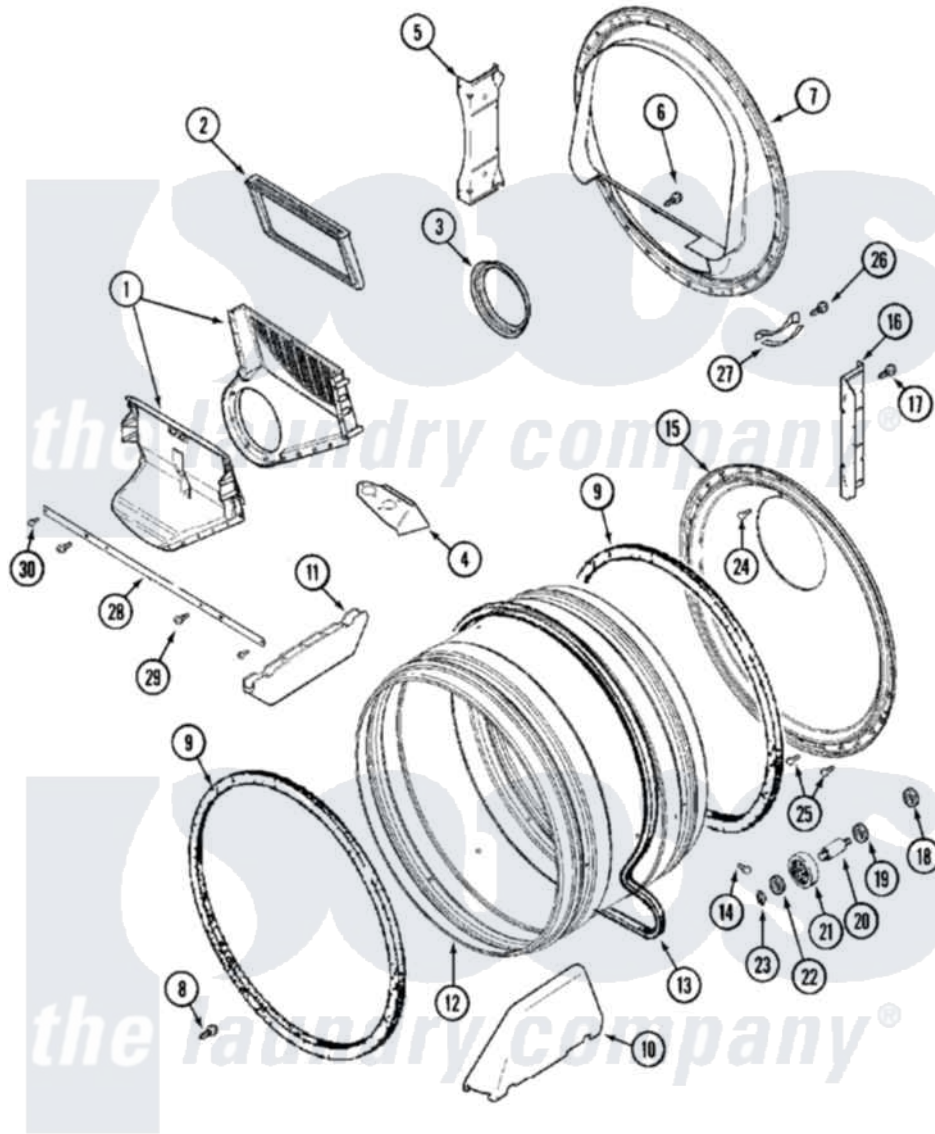

# Maytag MLE15MNAZW 07 - TUMBLER

Maytag Residential Maytag MLE15MNAZW Dryer Parts Parts Diagram 07 - TUMBLER  
 Click on the part number to view part

Item	Original Part Number	Replaced By	Status	Part Description
001	<a href="#">33001799</a>			Outlet Duct Assembly Note: Outlet Duct Assembly
002	33001804	<a href="#">33002790</a>		Lint Filter
003	33001758	<a href="#">33002560</a>		Seal, Blower
"	33002082	<a href="#">33002560</a>		Seal, Blower
004	<a href="#">33001837</a>			Cover, Thermostat
005	NLA		Not Available	SUPPORT, TUMBLER FRONT
006	NLA		Not Available	SCREW, OUTLET DUCT
007	<a href="#">33001802</a>			Front, Tumbler
008	33001855	<a href="#">33002917</a>		Screw, No.10-16
009	<a href="#">33001807</a>			Seal, Tumbler
010	<a href="#">33002032</a>			Baffle
011	<a href="#">33001755</a>			Baffle
012	33001794	<a href="#">33001889</a>		Tumbler
013	33001777	<a href="#">33002535</a>		V-Belt
014	33001788	<a href="#">33002973</a>		Screw, No.9-15 X 1.00 Hx WS

015	<a href="#">33001801</a>		Back, Tumbler
016	NLA	Not Available	SUPPORT, BACK
017	<a href="#">22001995</a>		Screw Note: Screw, Tumbler Front And Shroud
018	<a href="#">33001443</a>		Nut, Hex
019	Y313347	<a href="#">312535</a>	Washer, Vault Mounting Brk.
020	Y312948	<a href="#">6-3129480</a>	Shaft- Tumbler
021	Y303373	<a href="#">12001541</a>	Drum Roller/Washer Assembly--W
022	<a href="#">312535</a>		Washer, Vault Mounting Brk.
023	410233	<a href="#">9703438</a>	Ring-Retr
024	<a href="#">210932</a>		Screw, No.8 X 9/16 Ctsk Note: Screw, Inlet Duct
025	22001996	<a href="#">3370225</a>	Screw
026	<a href="#">210720</a>		Rivet, Bearing To Tumbler Fmt
027	<a href="#">306508</a>		Tumbler Bearing Kit ---W
028	<a href="#">33002039</a>		Brace, Tumbler Front
029	<a href="#">33001768</a>		Screw, Shroud Note: Screw, Shroud And Outlet Duct
030	<a href="#">22001995</a>		Screw Note: Screw, Tumbler Front And Shroud