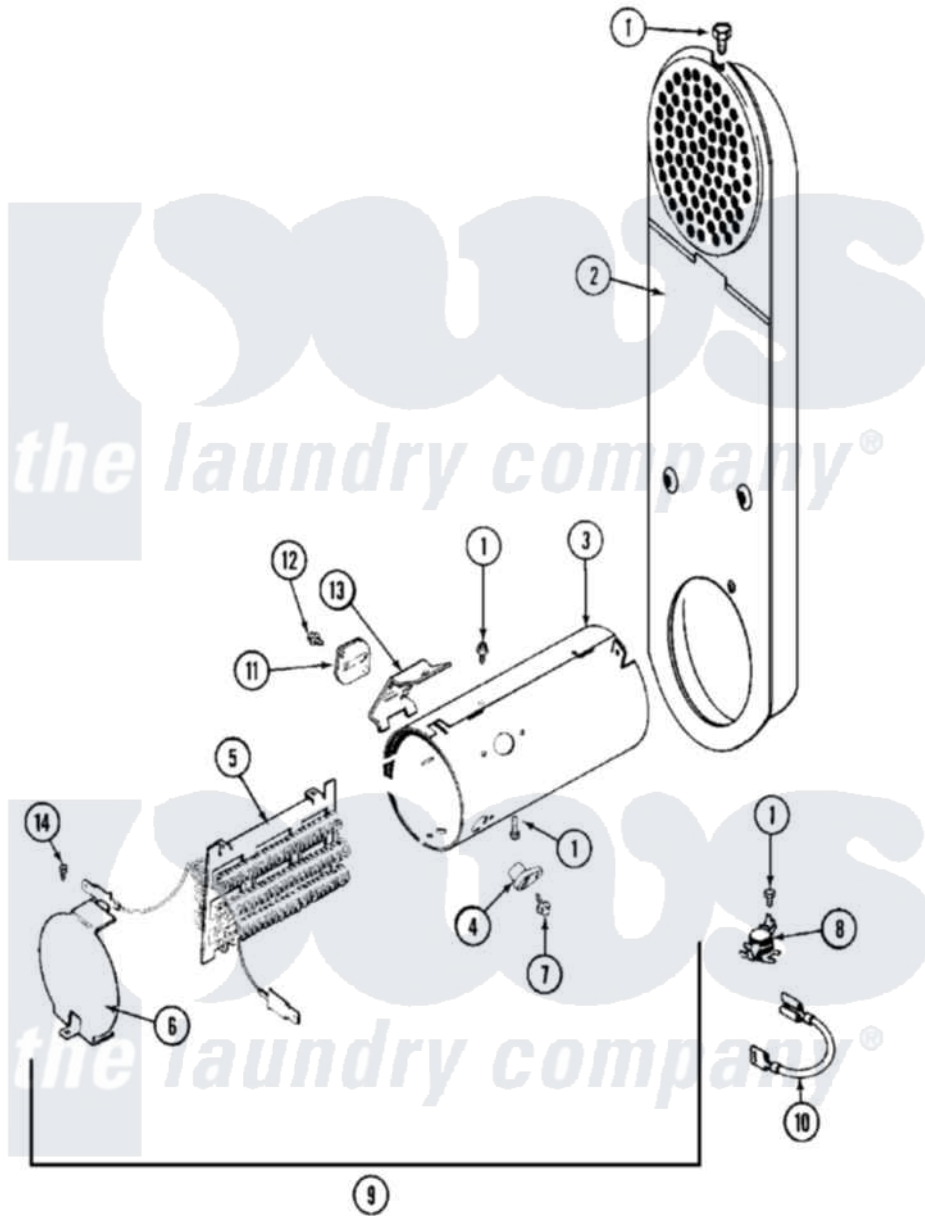

Maytag MLE15MNAZW 08 - HEATER

Maytag [Residential Maytag MLE15MNAZW Dryer Parts](#) Parts Diagram 08 - HEATER
 Click on the part number to view part

Item	Original Part Number	Replaced By	Status	Part Description
001	211294	90767		Screw, 8A X 3/8 HeX Washer Head Tapping
002	33001803	33003038		Assembly, Inlet Duct-Elec
003	314995			Enclosure, Heater
004	314998			Insulator, Terminal
005	307185	308614		Heater Sub-Assembly
006	314999			Shield, Radiant
007	NLA		Not Available	SCREW
008	303396			Thermostat, Hi-Limit
009	307179			Heater Assembly
010	Y307173			Wire, Jumper
011	307473			Fuse, Thermal
012	NLA		Not Available	SCREW
013	315346			Bracket, Thermal Fuse
014	22001996	3370225		Screw
015	Y308590	W10116795		Heater