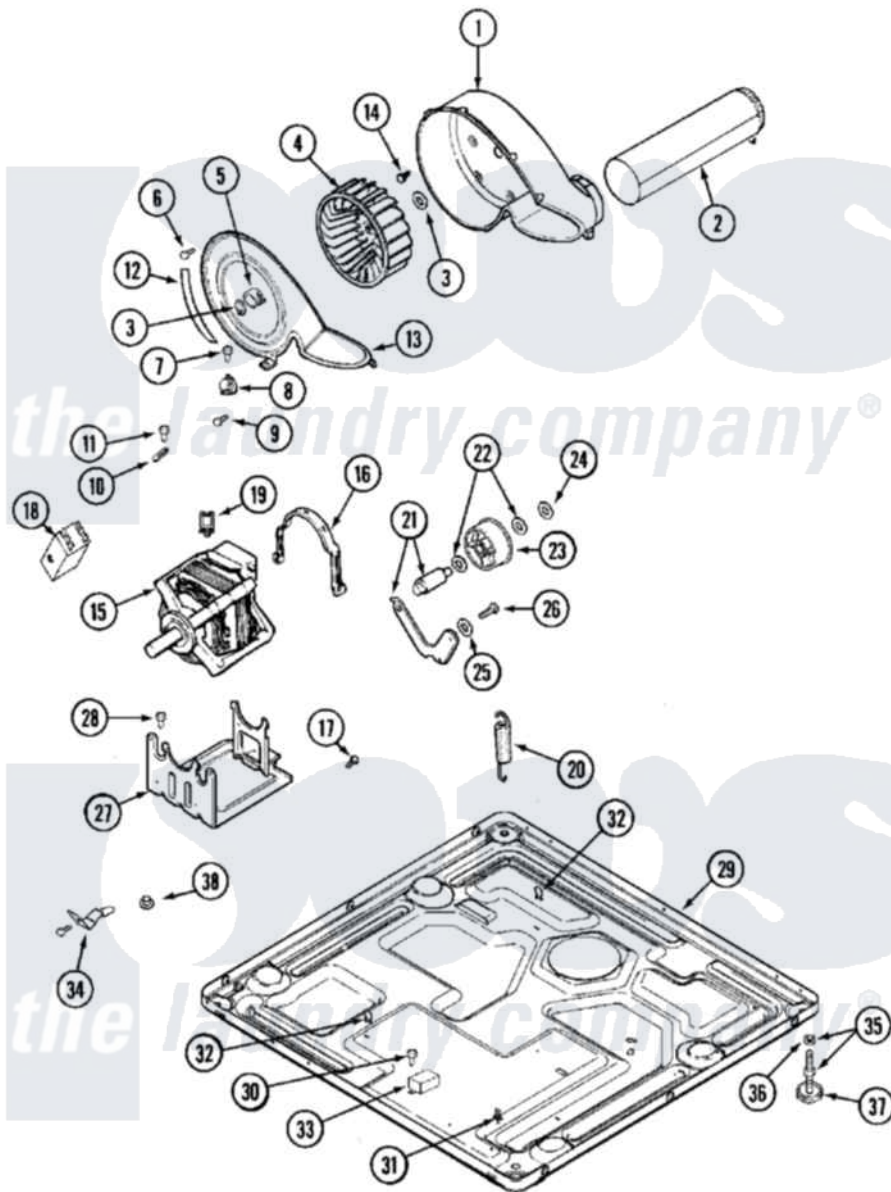

# Maytag MLE15MNAZW 09 - MOTOR DRIVE

Maytag [Residential Maytag MLE15MNAZW Dryer Parts](#) Parts Diagram 09 - MOTOR DRIVE  
 Click on the part number to view part

Item	Original Part Number	Replaced By	Status	Part Description
001	<a href="#">33001789</a>			Housing, Blower
002	<a href="#">22001995</a>			Screw Note: Screw, Tumbler Front And Shroud
"	<a href="#">33001800</a>			Duct Assembly, Exhaust
003	410233	<a href="#">9703438</a>		Ring-Retrn
004	<a href="#">33001790</a>			Wheel, Blower
"	<a href="#">33002797</a>			Wheel, Blower
005	<a href="#">312967</a>			Clamp, Blower Housing
006	33001855	<a href="#">33002917</a>		Screw, No.10-16
007	<a href="#">Y313561</a>			Screw----NA
008	<a href="#">303392</a>			Thermostat, Cycling
"	<a href="#">306967</a>			Thermostat, Multi-Temp Part Not Used Mde26ct-MN Only
"	<a href="#">33001306</a>			Wire Harness, Thermostats
"	<a href="#">33002083</a>			Wire, Thermostat Jumper
009	22001996	<a href="#">3370225</a>		Screw
010	<a href="#">33001762</a>			Fuse, Thermal