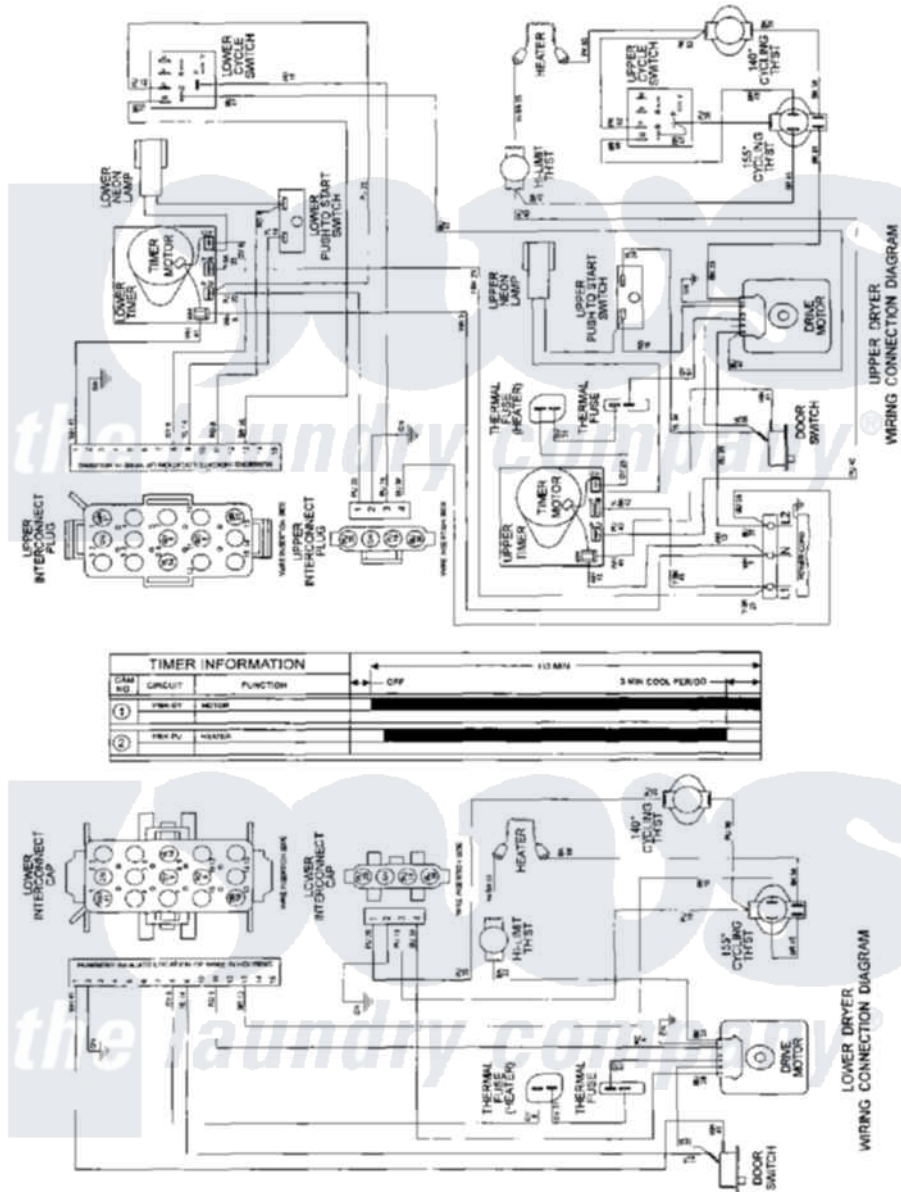

# Maytag MLE15MNAZW 10 - WIRING INFORMATION (MLE15MNAZ)

Maytag Residential Maytag MLE15MNAZW Dryer Parts Diagram 10 - WIRING INFORMATION (MLE15MNAZ)

[Click on the part number to view part](#)

Item	Original Part Number	Replaced By	Status	Part Description
001	NLA		Not Available	WIRING INFORMATION