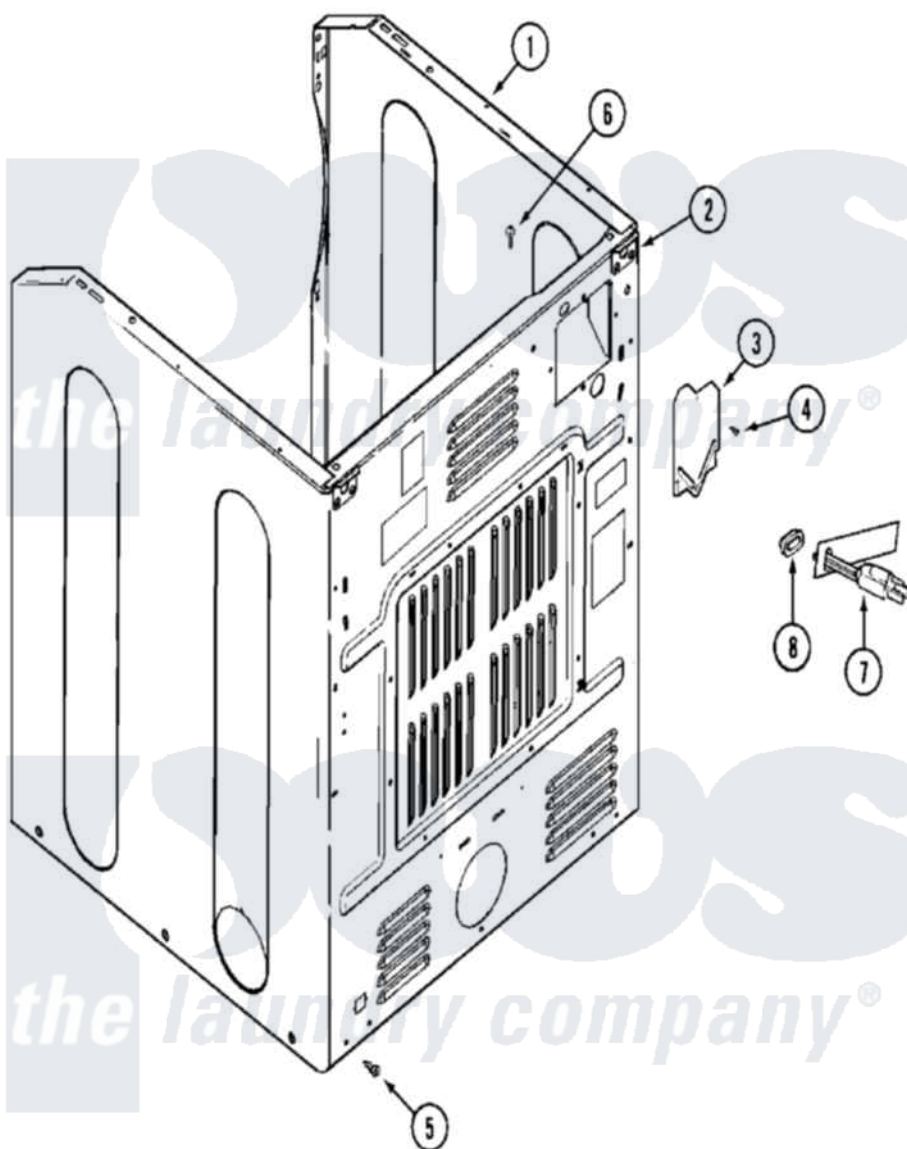

Maytag MLE15PDAGW 07 - CABINET-REAR

Maytag Residential Maytag MLE15PDAGW Dryer Parts Parts Diagram 07 - CABINET-REAR
 Click on the part number to view part

Item	Original Part Number	Replaced By	Status	Part Description
001	NLA		Not Available	CABINET (WHT-LWR)
002	NLA		Not Available	BRACKET, CABINET HINGE (LWR)
003	33001795			Cover, Terminal Block
004	22001995			Screw Note: Screw, Tumbler Front And Shroud
005	22001995			Screw Note: Screw, Tumbler Front And Shroud
006	210186	3370225		Screw
007	33001819		Not Available	CORD, POWER (AS WRAPPED)
008	216183			Grommet, Cord Export