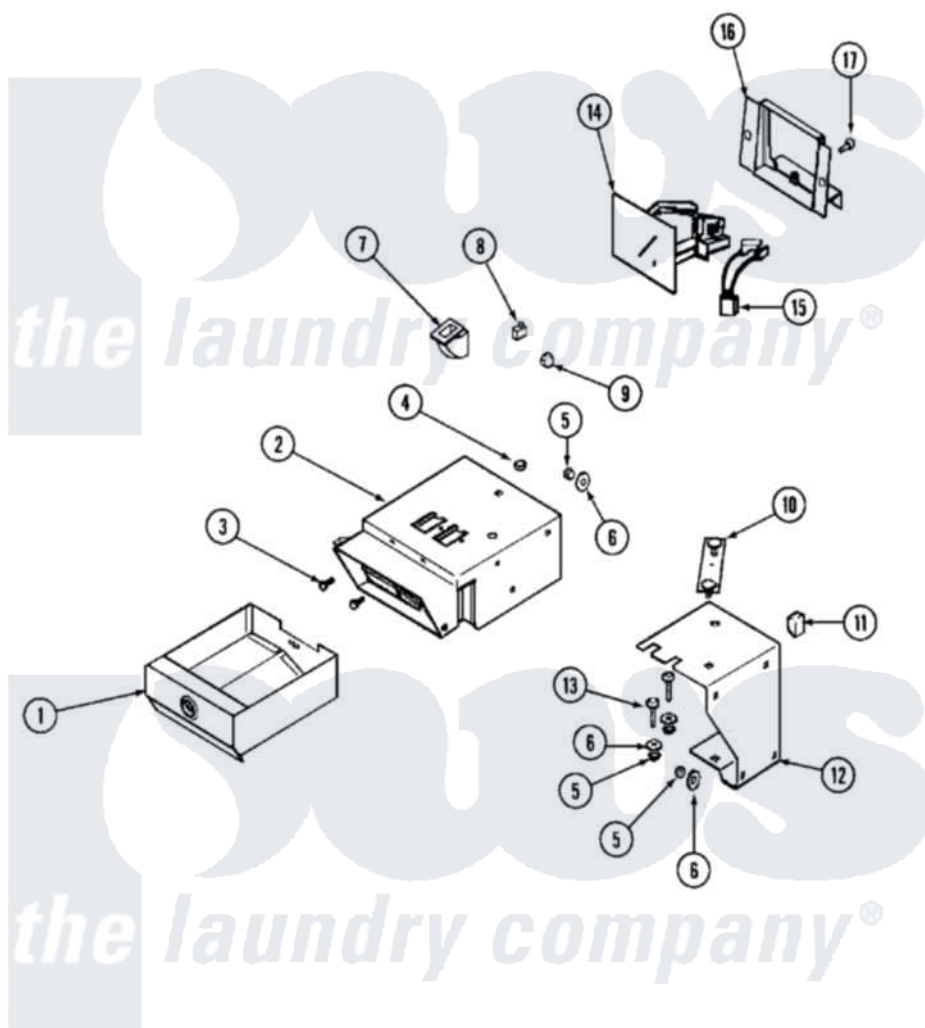

Maytag MLE15PDAUW 02 - CONTROL CENTER (UPPER)

Maytag Residential Maytag MLE15PDAUW Dryer Parts Parts Diagram 02 - CONTROL CENTER (UPPER)
 Click on the part number to view part

Item	Original Part Number	Replaced By	Status	Part Description
001	Y33001983			Box, Coin
002	Y33001986			Vault, Coin
003	212707	3196385		Screw
004	Y052740	62739		Nut, Lock
005	Y052734			Nut, Carrage Bolts And Bracket
006	312535			Washer, Vault Mounting Brk.
"	NLA		Not Available	WASHER, VAULT MOUNTING BRK.
007	314635			Chute, Coin
008	33001250			Switch, Vault And Service Door
009	NLA		Not Available	NUT, CAGE
010	22001810		Not Available	STRAP, MOUNTING
011	33001989			Retainer, Vault Switch
012	33001990			Bracket, Mounting Vault
013	33001991			Bolt, Carriage

014	216200		Face Plate Return Button
"	22001873	22004112	Coin Drop Greenwald Us.25
"	22002144		Single Faceplate
015	314665		Screw, Switch Assembly
"	33001985		Switch, Optic
016	33001992		Bracket, Coin Drop Mount.
017	Y313561		Screw---NA
"	910181		Lockwasher, Terminal Block