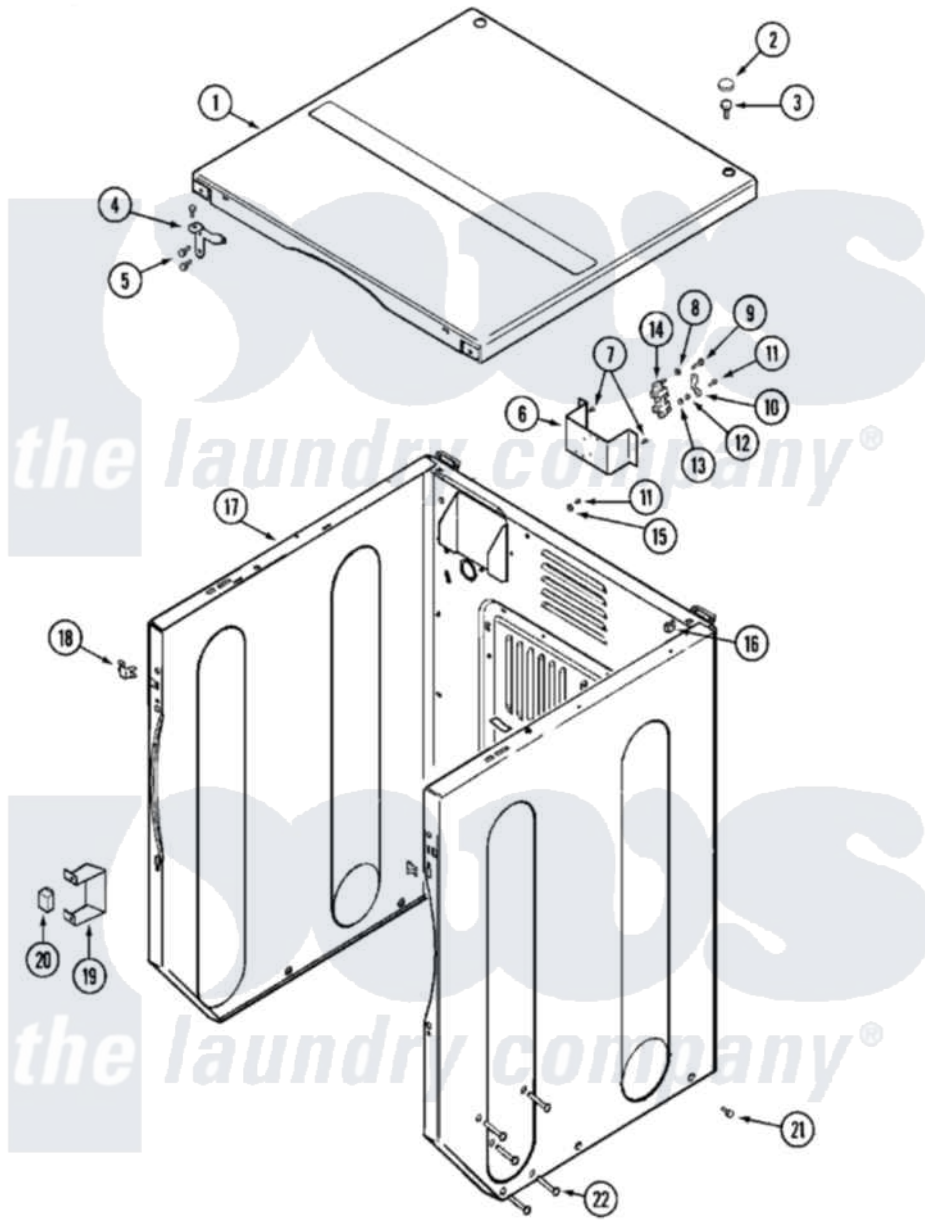

Maytag MLE15PDAUW 03 - CABINET-FRONT (UPPER)

Maytag Residential Maytag MLE15PDAUW Dryer Parts Parts Diagram 03 - CABINET-FRONT (UPPER)
 Click on the part number to view part

Item	Original Part Number	Replaced By	Status	Part Description
001	33001995	33002124		Cover, Top
002	33001997			Plug, Hole
003	22001883	214354		Screw, Top Cover To Cabnt.
004	33001998			Bracket, Top Cover
"	33001999			Bracket, Top Cover
005	22001995			Screw Note: Screw, Tumbler Front And Shroud
006	NLA		Not Available	BRACKET, TERMINAL BLOCK---NA
007	22001995			Screw Note: Screw, Tumbler Front And Shroud
008	Y311270			Washer, Terminal Block
009	Y312209	W10001200		Screw
010	Y312184			Strap, Grounding
011	NLA		Not Available	SCREW, GROUND STRAP
012	311484	112432		Nut
013	311093			Washer, Terminal Connection

014	33001244		Block, Terminal
015	NLA	Not Available	WASHER, GROUND LUG
016	22001502		Fastener, U-NUT
017	22003646		Cabinet Assembly-Upr
"	NLA	Not Available	CABINET (WHT)
018	33001980		Fastener, Access Panel
019	Y313561		Screw---NA
"	33002002		Bracket, Switch
"	Y310632	1163839	Screw
020	206824	W10133335	Relay, Motor
"	Y251119	3177991	Screw
021	213007		Xfor Cabinet See Cabinet, Back
022	33001991		Bolt, Carriage