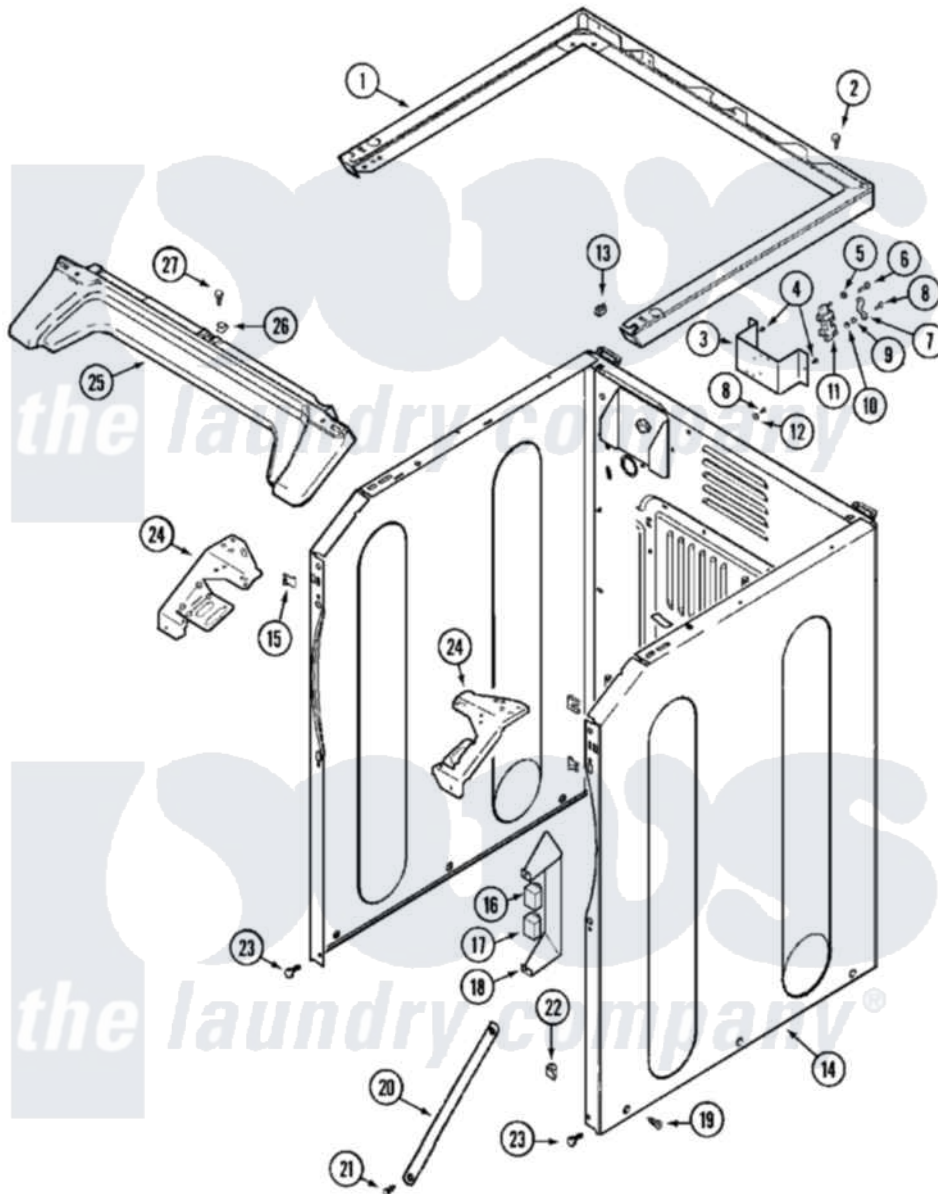

Maytag MLE15PDAUW 04 - CABINET-FRONT (LOWER)

Maytag Residential Maytag MLE15PDAUW Dryer Parts Parts Diagram 04 - CABINET-FRONT (LOWER)
 Click on the part number to view part

Item	Original Part Number	Replaced By	Status	Part Description
001	33002005	33002963		Support, Weld Assembly
002	22001883	214354		Screw, Top Cover To Cabnt.
003	NLA		Not Available	BRACKET, TERMINAL BLOCK---NA
004	22001995			Screw Note: Screw, Tumbler Front And Shroud
005	Y311270			Washer, Terminal Block
006	Y312209	W10001200		Screw
007	Y312184			Strap, Grounding
008	NLA		Not Available	SCREW, GROUND STRAP
009	311484	112432		Nut
010	311093			Washer, Terminal Connection
011	33001244			Block, Terminal
012	NLA		Not Available	WASHER, GROUND LUG
013	22001502			Fastener, U-NUt
014	22003639			Cabinet Assembly
"	33002626			Cabinet, Assembly

"	NLA	Not Available	CABINET (WHT)
015	22002049		Clip Note: Clip, Front Panel
016	206824	W10133335	Relay, Motor
"	Y251119	3177991	Screw
017	306398		Relay, Heater
"	Y251119	3177991	Screw
018	Y313561		Screw----NA
"	314627		Bracket, Relays
"	Y310632	1163839	Screw
019	213007		Xfor Cabinet See Cabinet, Back
"	22003409	213007	Xfor Cabinet See Cabinet, Back
020	22002259	22002767	Brace, Cross
021	22001995		Screw Note: Screw, Tumbler Front And Shroud
022	Y310376		Clip, Door Switch Harness
023	22001995		Screw Note: Screw, Tumbler Front And Shroud
024	33002009		Bracket, Corner
"	33002010	33002473	Bracket, Corner
025	33002011		Cover, Access
026	33002013		Fastener Clip, Access Cover
027	22001995		Screw Note: Screw, Tumbler Front And Shroud
029	33002047		Wire Harness, Main
030	33001989		Retainer, Vault Switch