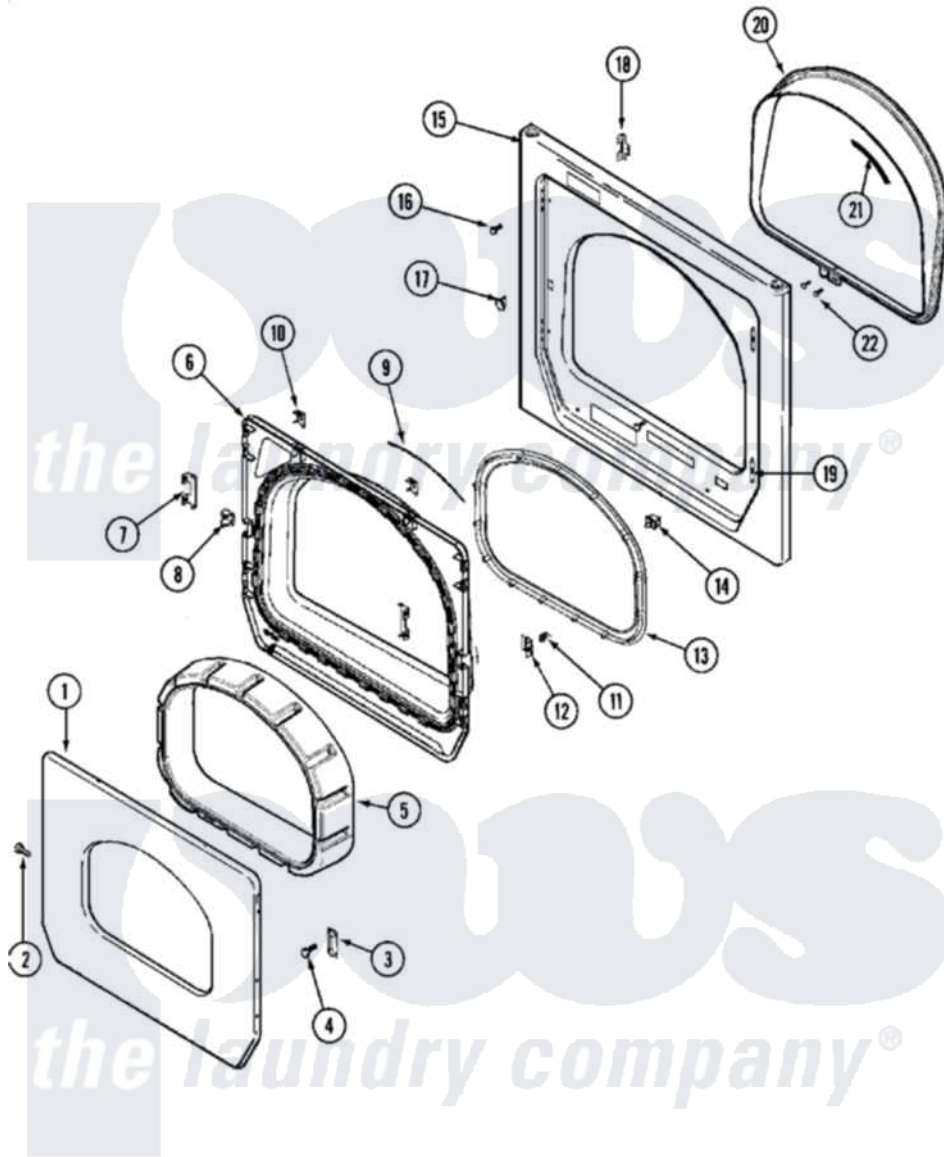

# Maytag MLE15PDAUW 05 - DOOR (UPPER)

Maytag Residential Maytag MLE15PDAUW Dryer Parts Parts Diagram 05 - DOOR (UPPER)  
 Click on the part number to view part

Item	Original Part Number	Replaced By	Status	Part Description
001	<a href="#">33002015</a>			Door, Outer
002	<a href="#">22002063</a>			Screw No.8-18AB Wafer Head
003	<a href="#">33002017</a>			Hinge, Door
004	22002062	<a href="#">98006631</a>		Screw
005	22002300	<a href="#">9740848</a>		Screw, Mixing Valve Mounting
"	33002018	<a href="#">33002780</a>		Door Tunnel W` Handle
006	<a href="#">33002020</a>			Door, Inner W/Seal
007	<a href="#">22002038</a>			Clip, Door
008	<a href="#">33001763</a>			Plug, Inner Door
009	<a href="#">33002094</a>			Seal, Door
010	<a href="#">22002039</a>			Clip, Door
011	<a href="#">33001761</a>			Strike, Door
012	<a href="#">33001793</a>			Bracket, Strike
013	33002022	<a href="#">33002607</a>		Lens, Door
"	<a href="#">33002607</a>			Lens, Door
014	<a href="#">33002038</a>			Switch, Door

015	33001711	<a href="#">33002936</a>	Medallion-
"	33002023	<a href="#">33002081</a>	Panel, Front
"	33002051		Not Available SCREW, FRONT PANEL
016	33001486	<a href="#">98008544</a>	Screw
017	33001791	<a href="#">306436</a>	Door Latch Kit--W
018	<a href="#">33002025</a>		Twin Speednut
019	<a href="#">33001175</a>		Cover, Hinge Hole
020	<a href="#">33002026</a>		Extension, Tumbler Front
021	<a href="#">33001767</a>		Seal, Shroud
022	33001855	<a href="#">33002917</a>	Screw, No.10-16