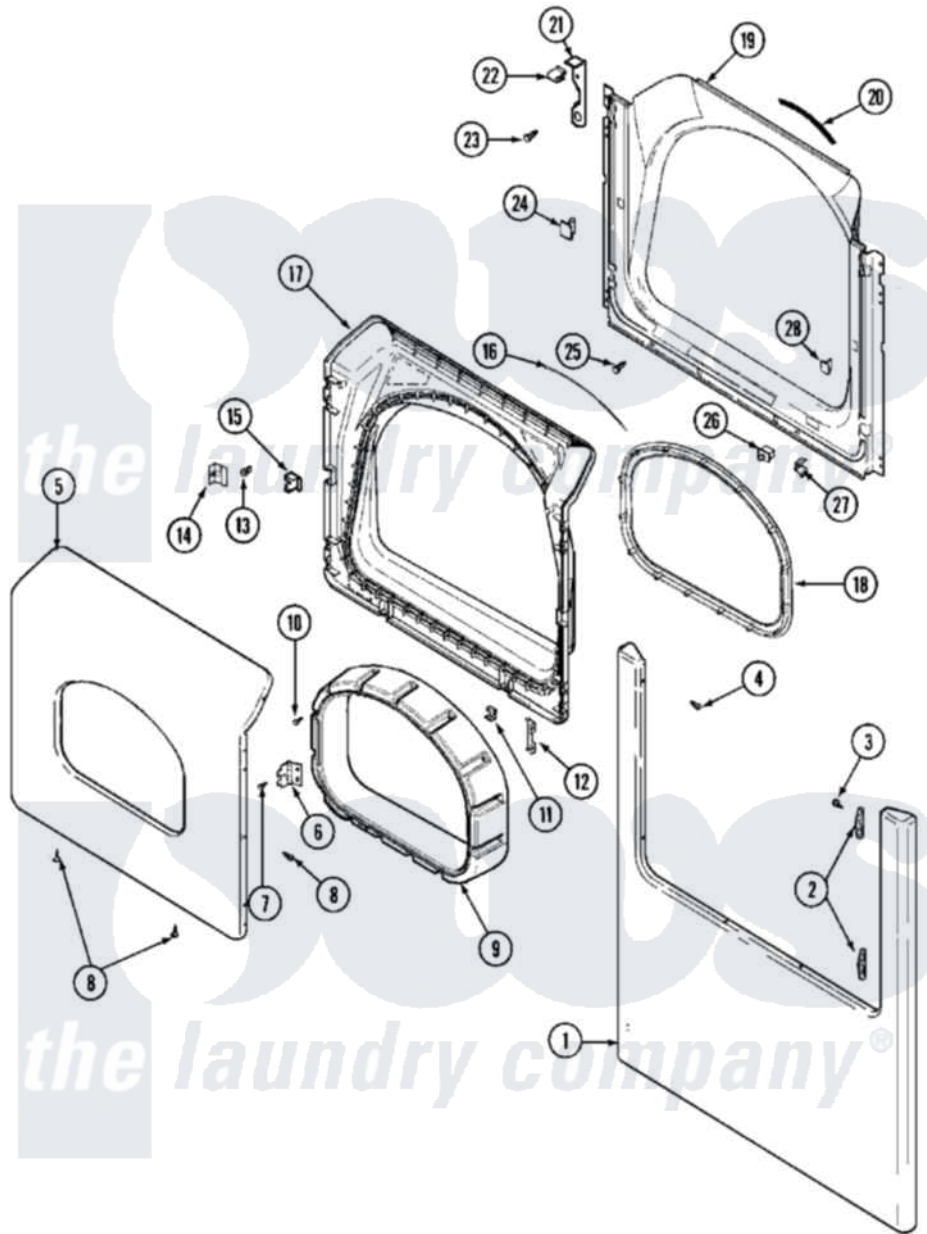

Maytag MLE15PDAUW 06 - DOOR (LOWER)

Maytag Residential Maytag MLE15PDAUW Dryer Parts Parts Diagram 06 - DOOR (LOWER)
 Click on the part number to view part

Item	Original Part Number	Replaced By	Status	Part Description
001	22002241	22002836		Panel, Front
002	33001764			Cover, Hinge Hole
003	33001846			Screw, Hinge Hole Cover
004	22002243			Screw, Front Panel And Hinge
005	33002028			Door, Outer
006	33001759			Hinge, Door
007	22002062	98006631		Screw
008	22002063			Screw No.8-18AB Wafer Head
009	33002018	33002780		Door Tunnel W` Handle
010	22002300	9740848		Screw, Mixing Valve Mounting
011	22002039			Clip, Door
012	22002038			Clip, Door
013	33001761			Strike, Door
014	33001793			Bracket, Strike
015	33001763			Plug, Inner Door
016	33002094			Seal, Door

017	33002030		Door, Inner
018	33002022	33002607	Lens, Door
019	33002033		Shroud
020	33001767		Seal, Shroud
021	22002991		Kit, Access Cover Hook
022	33002037		Fastener, Access Cover Hook
023	22001995		Screw Note: Screw, Tumbler Front And Shroud
024	33001791	306436	Door Latch Kit--W
025	33001768		Screw, Shroud Note: Screw, Shroud And Outlet Duct
026	33002038		Switch, Door
027	33001760		Bracket, Hinge
028	Y304578	LA-1003	Door Catch Kit