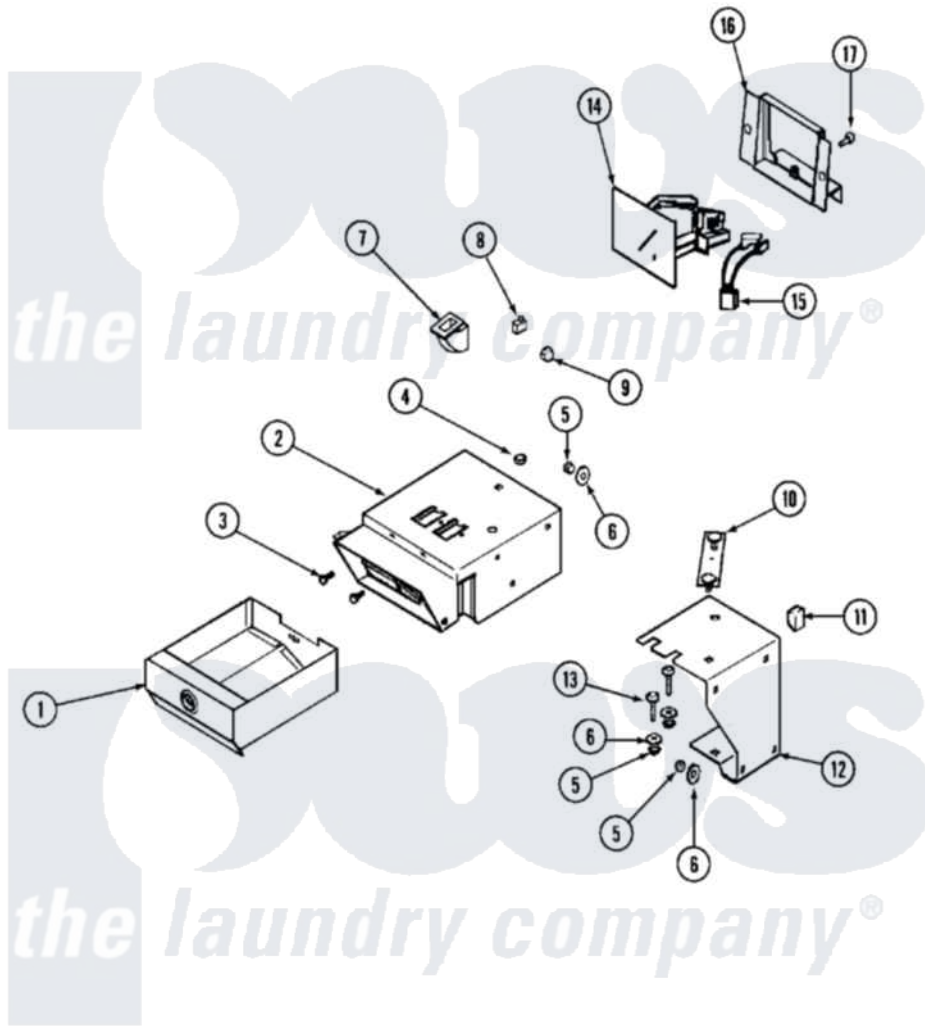

Maytag MLE15PDAYA 02 - CONTROL CENTER (UPPER)

Maytag Residential Maytag MLE15PDAYA Dryer Parts Parts Diagram 02 - CONTROL CENTER (UPPER)
 Click on the part number to view part

Item	Original Part Number	Replaced By	Status	Part Description
001	33001984	Y33001983		Box, Coin
"	33002443		Not Available	BOX, COIN (BSQ)
"	Y33001983			Box, Coin
002	33001987			(ALM)
"	33002444		Not Available	VAULT, COIN (BSQ)
"	Y33001986			Vault, Coin
003	212707	3196385		Screw
004	Y052740	62739		Nut, Lock
005	Y052734			Nut, Carrage Bolts And Bracket
006	312535			Washer, Vault Mounting Brk.
"	NLA		Not Available	WASHER, VAULT MOUNTING BRK.
007	314635			Chute, Coin
008	33001250			Switch, Vault And Service Door
009	NLA		Not Available	NUT, CAGE

010	22001810	Not Available	STRAP, MOUNTING
011	33001989		Retainer, Vault Switch
012	33001990		Bracket, Mounting Vault
013	33001991		Bolt, Carriage
014	216200		Face Plate Return Button
"	22001873	22004112	Coin Drop Greenwald Us.25
"	22002144		Single Faceplate
015	314665		Screw, Switch Assembly
"	33001985		Switch, Optic
016	33001992		Bracket, Coin Drop Mount.
"	33001993	33001992	Bracket, Coin Drop Mount.
"	33002445		Bracket, Coin Drop Mount.
017	Y313561		Screw---NA
"	910181		Lockwasher, Terminal Block