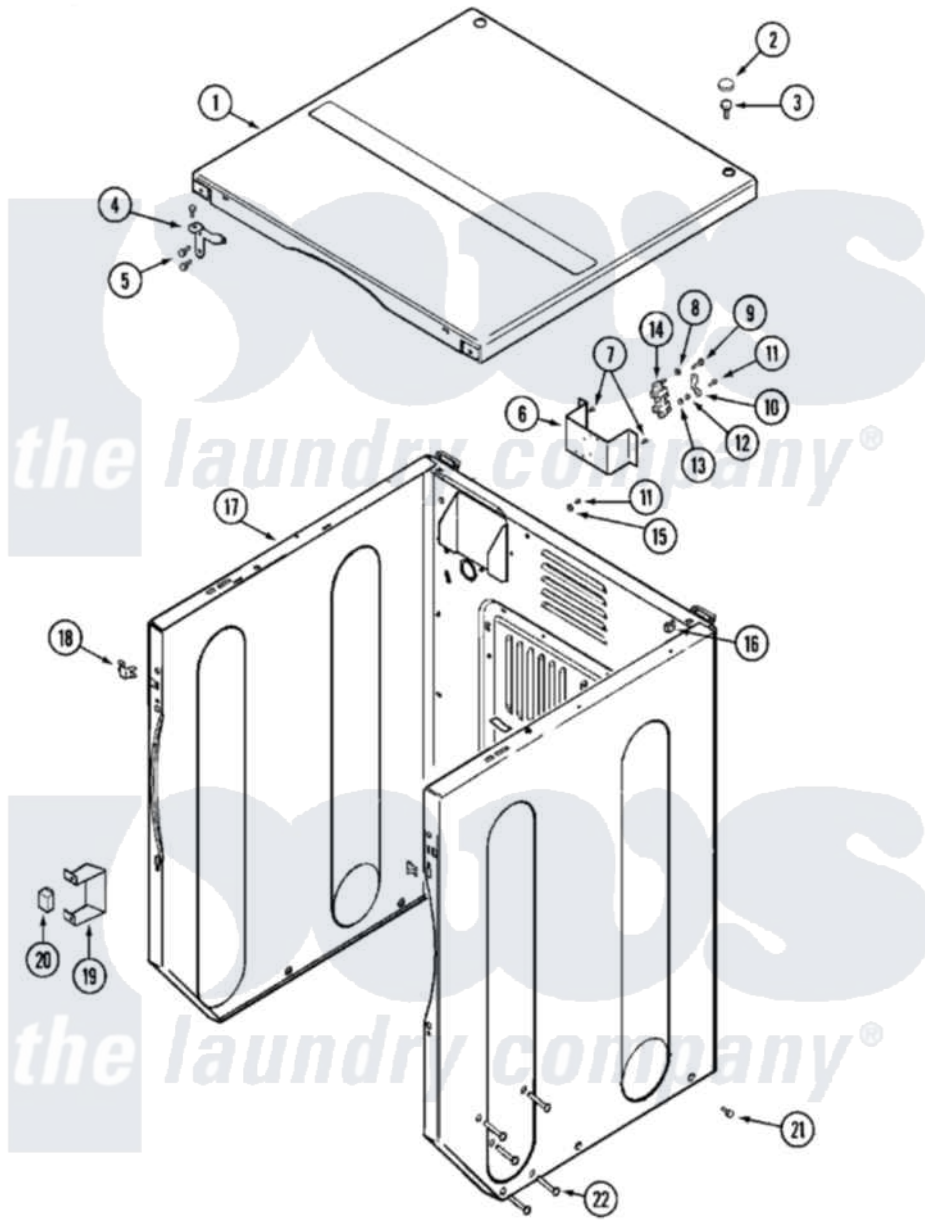

Maytag MLE15PDAYA 03 - CABINET-FRONT (UPPER)

Maytag Residential Maytag MLE15PDAYA Dryer Parts Parts Diagram 03 - CABINET-FRONT (UPPER)
 Click on the part number to view part

Item	Original Part Number	Replaced By	Status	Part Description
001	33002124			Cover, Top
"	NLA		Not Available	COVER, TOP (ALM)
002	33001997			Plug, Hole
003	22001883	214354		Screw, Top Cover To Cabnt.
004	33001998			Bracket, Top Cover
"	33001999			Bracket, Top Cover
005	22001995			Screw Note: Screw, Tumbler Front And Shroud
006	NLA		Not Available	BRACKET, TERMINAL BLOCK---NA
007	22001995			Screw Note: Screw, Tumbler Front And Shroud
008	Y311270			Washer, Terminal Block
009	Y312209	W10001200		Screw
010	Y312184			Strap, Grounding
011	NLA		Not Available	SCREW, GROUND STRAP
012	311484	112432		Nut

013	311093		Washer, Terminal Connection
014	33001244		Block, Terminal
015	NLA	Not Available	WASHER, GROUND LUG
016	22001502		Fastener, U-NUt
017	22003646		Cabinet Assembly-Upr
"	NLA	Not Available	CABINET (WHT)
018	33001980		Fastener, Access Panel
019	Y313561		Screw---NA
"	33002002		Bracket, Switch
"	Y310632	1163839	Screw
020	206824	W10133335	Relay, Motor
"	Y251119	3177991	Screw
021	213007		Xfor Cabinet See Cabinet, Back
"	22003409	213007	Xfor Cabinet See Cabinet, Back
022	33001991		Bolt, Carriage