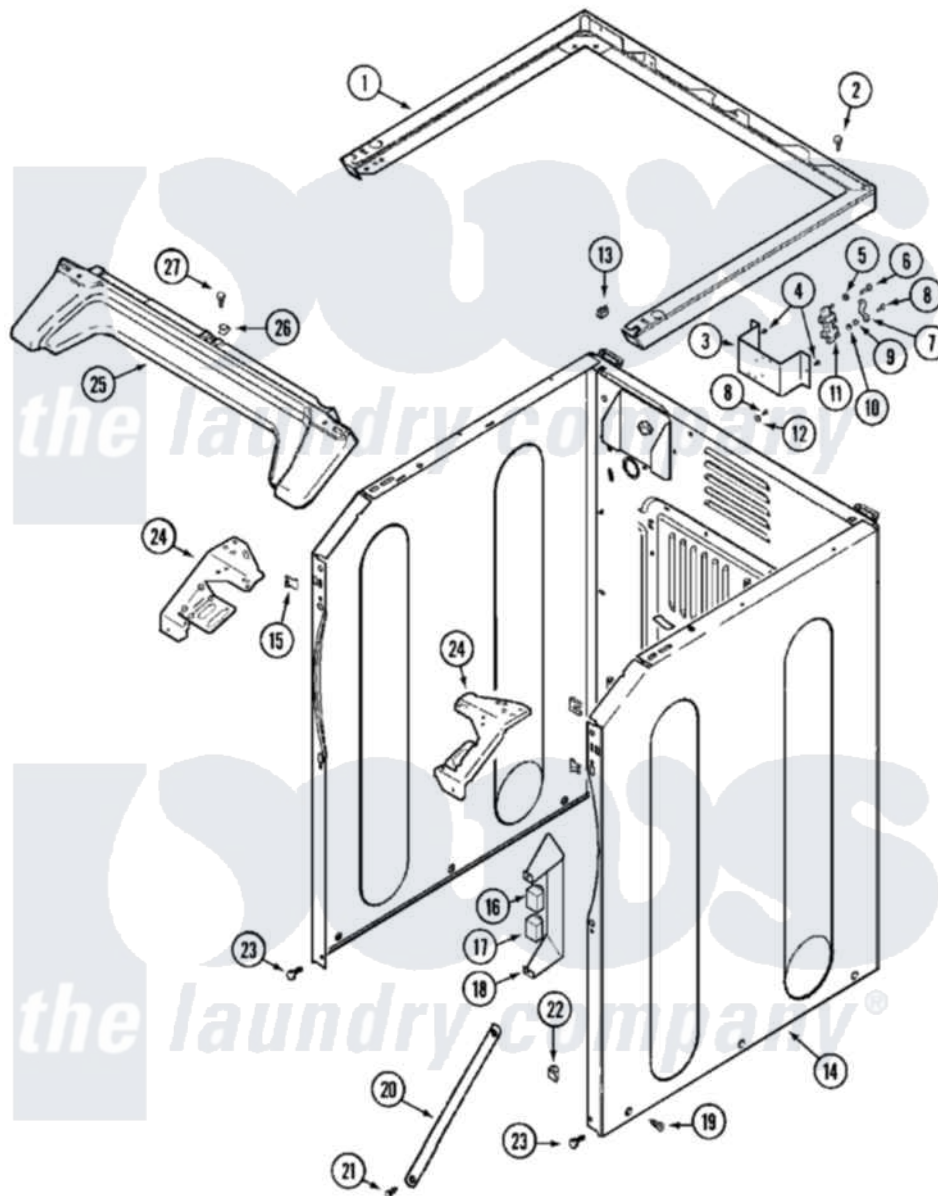

Maytag MLE15PDAYA 04 - CABINET-FRONT (LOWER)

Maytag Residential Maytag MLE15PDAYA Dryer Parts Parts Diagram 04 - CABINET-FRONT (LOWER)
 Click on the part number to view part

Item	Original Part Number	Replaced By	Status	Part Description
001	33002005	33002963		Support, Weld Assembly
"	33002446	22004153		Support We
"	NLA		Not Available	SUPPORT (ALM)
002	22001883	214354		Screw, Top Cover To Cabnt.
003	NLA		Not Available	BRACKET, TERMINAL BLOCK---NA
004	22001995			Screw Note: Screw, Tumbler Front And Shroud
005	Y311270			Washer, Terminal Block
006	Y312209	W10001200		Screw
007	Y312184			Strap, Grounding
008	NLA		Not Available	SCREW, GROUND STRAP
009	311484	112432		Nut
010	311093			Washer, Terminal Connection
011	33001244			Block, Terminal
012	NLA		Not Available	WASHER, GROUND LUG
013	22001502			Fastener, U-NUt

014	22003639		Cabinet Assembly
"	NLA	Not Available	CABINET ASSY. (WHT)
015	22002049		Clip Note: Clip, Front Panel
016	206824	W10133335	Relay, Motor
"	Y251119	3177991	Screw
017	306398		Relay, Heater
"	Y251119	3177991	Screw
018	Y313561		Screw---NA
"	314627		Bracket, Relays
"	Y310632	1163839	Screw
019	213007		Xfor Cabinet See Cabinet, Back
"	22003409	213007	Xfor Cabinet See Cabinet, Back
020	22002259	22002767	Brace, Cross
021	22001995		Screw Note: Screw, Tumbler Front And Shroud
022	Y310376		Clip, Door Switch Harness
023	22001995		Screw Note: Screw, Tumbler Front And Shroud
024	33002009		Bracket, Corner
"	33002010	33002473	Bracket, Corner
025	22002664		COVER, ACCESS (BSQ)
"	33002011		Cover, Access
"	33002012		Cover, Access
026	33002013		Fastener Clip, Access Cover
027	22001995		Screw Note: Screw, Tumbler Front And Shroud
028	33002047		Wire Harness, Main
029	33001989		Retainer, Vault Switch