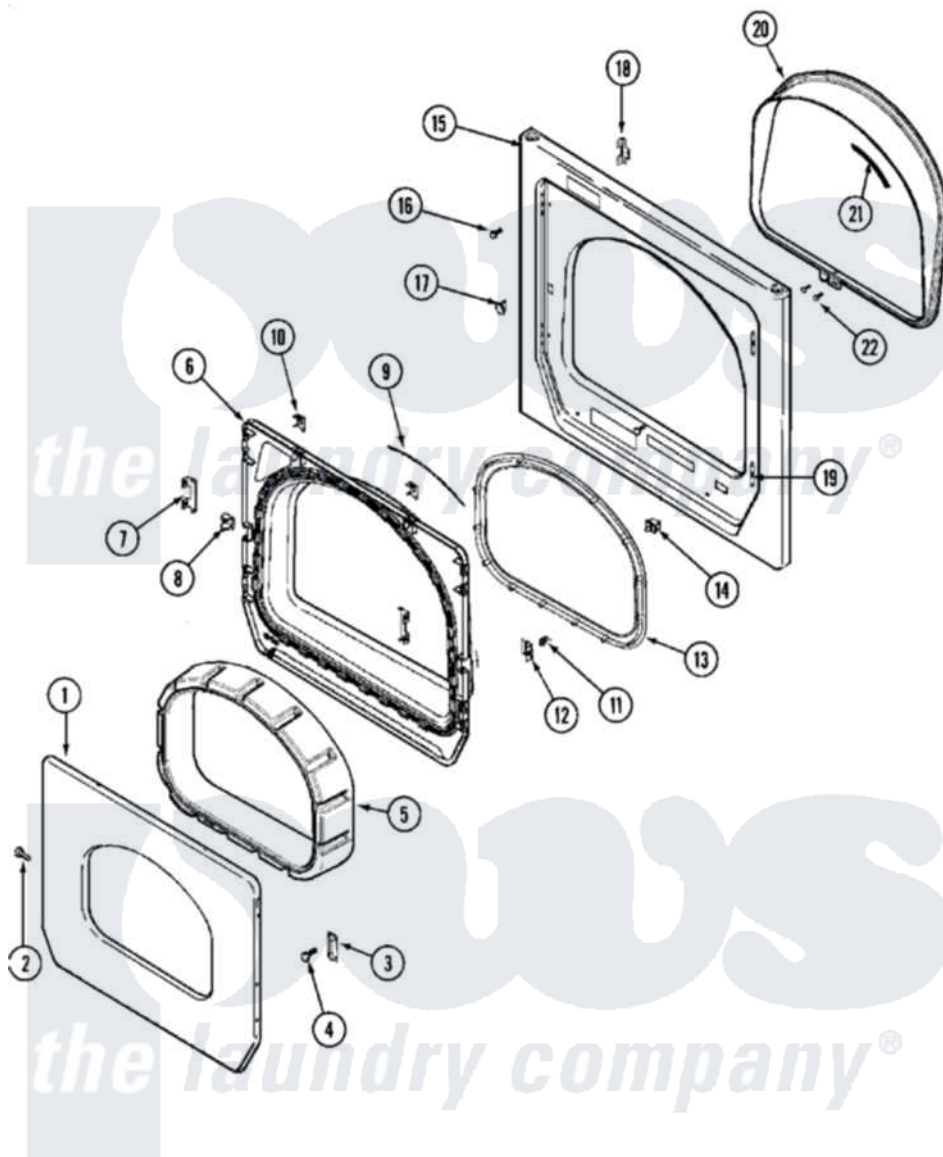

Maytag MLE15PDAYA 05 - DOOR (UPPER)

Maytag Residential Maytag MLE15PDAYA Dryer Parts Parts Diagram 05 - DOOR (UPPER)
 Click on the part number to view part

Item	Original Part Number	Replaced By	Status	Part Description
001	33002015			Door, Outer
"	NLA		Not Available	(ALM)
002	22002063			Screw No.8-18AB Wafer Head
"	22002064	489355		Screw, 8 X 1/2
"	33002351			Screw
003	33002017			Hinge, Door
004	22002062	98006631		Screw
005	22002300	9740848		Screw, Mixing Valve Mounting
"	33002018	33002780		Door Tunnel W` Handle
"	33002019	33002781		Door Tunne
006	33002020			Door, Inner W/Seal
"	33002575			Door, Inner W/Seal
007	22002038			Clip, Door
008	33001763			Plug, Inner Door
009	33002094			Seal, Door
010	22002039			Clip, Door

011	33001761		Strike, Door
012	33001793		Bracket, Strike
013	33002022	33002607	Lens, Door
"	33002607		Lens, Door
014	33002038		Switch, Door
015	33001711	33002936	Medallion-
"	33002051		Not Available
			SCREW, FRONT PANEL
"	33002130	33002081	Panel, Front
"	33002131		Not Available
			PANEL, FRONT (ALM)
"	33002381		Not Available
			PANEL, FRONT (BSQ)
016	33001486	98008544	Screw
017	33001791	306436	Door Latch Kit--W
018	33002025		Twin Speednut
019	33001175		Cover, Hinge Hole
"	33001176		Cover, Hinge Hole
"	33002343		Not Available
			COVER, HINGE HOLE (BSQ)
020	33002026		Extension, Tumbler Front
021	33001767		Seal, Shroud
022	33001855	33002917	Screw, No.10-16