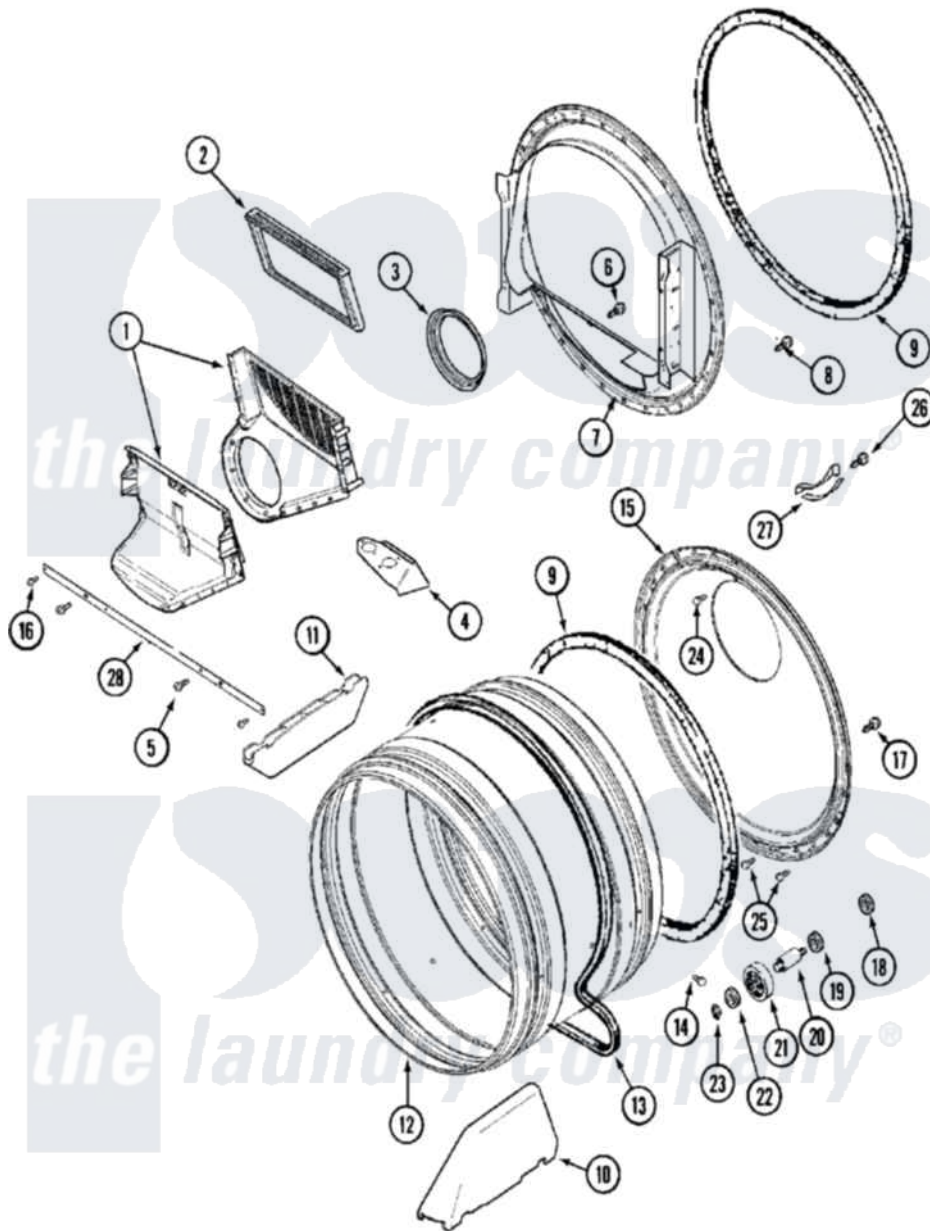

Maytag MLE15PDAYA 08 - TUMBLER

Maytag Residential Maytag MLE15PDAYA Dryer Parts Parts Diagram 08 - TUMBLER
 Click on the part number to view part

Item	Original Part Number	Replaced By	Status	Part Description
001	33001799			Outlet Duct Assembly Note: Outlet Duct Assembly
002	33001804	33002790		Lint Filter
003	33001758	33002560		Seal, Blower
004	33001837			Cover, Thermostat
005	33001768			Screw, Shroud Note: Screw, Shroud And Outlet Duct
006	NLA		Not Available	SCREW, OUTLET DUCT
007	33001802			Front, Tumbler
008	33001855	33002917		Screw, No.10-16
009	33001807			Seal, Tumbler
010	33002032			Baffle
011	33001755			Baffle
012	33001794	33001889		Tumbler
013	33001777	33002535		V-Belt
014	33001788	33002973		Screw, No.9-15 X 1.00 Hx WS
015	33001801			Back, Tumbler

016	22001995		Screw Note: Screw, Tumbler Front And Shroud
017	22001995		Screw Note: Screw, Tumbler Front And Shroud
018	33001443		Nut, Hex
019	Y313347	312535	Washer, Vault Mounting Brk.
020	Y312948	6-3129480	Shaft- Tumbler
021	Y303373	12001541	Drum Roller/Washer Assembly--W
022	312535		Washer, Vault Mounting Brk.
023	410233	9703438	Ring-Retr
024	210932		Screw, No.8 X 9/16 Ctsk Note: Screw, Inlet Duct
025	22001996	3370225	Screw
026	210720		Rivet, Bearing To Tumbler Frnt
027	306508		Tumbler Bearing Kit ---W
028	33002039		Brace, Tumbler Front