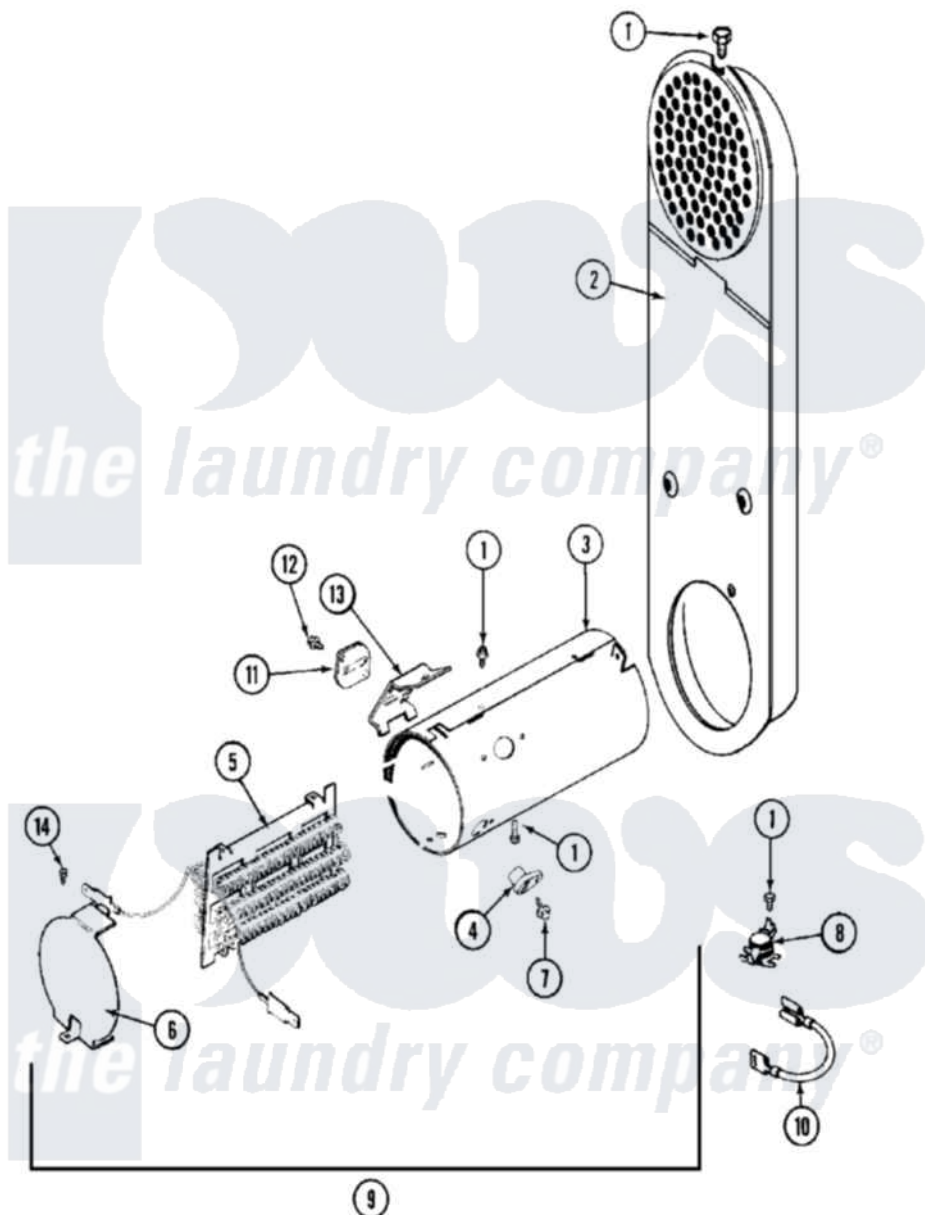

Maytag MLE15PDAYA 09 - HEATER

Maytag [Residential Maytag MLE15PDAYA Dryer Parts](#) Parts Diagram 09 - HEATER
 Click on the part number to view part

Item	Original Part Number	Replaced By	Status	Part Description
001	211294	90767		Screw, 8A X 3/8 HeX Washer Head Tapping
002	33001803	33003038		Assembly, Inlet Duct-Elec
003	314995			Enclosure, Heater
004	314998			Insulator, Terminal
005	307185	308614		Heater Sub-Assembly
006	314999			Shield, Radiant
007	NLA		Not Available	SCREW
008	303396			Thermostat, Hi-Limit
009	307179			Heater Assembly
010	Y307173			Wire, Jumper
011	307473			Fuse, Thermal
012	NLA		Not Available	SCREW
013	315346			Bracket, Thermal Fuse
014	22001996	3370225		Screw
015	Y308590	W10116795		Heater