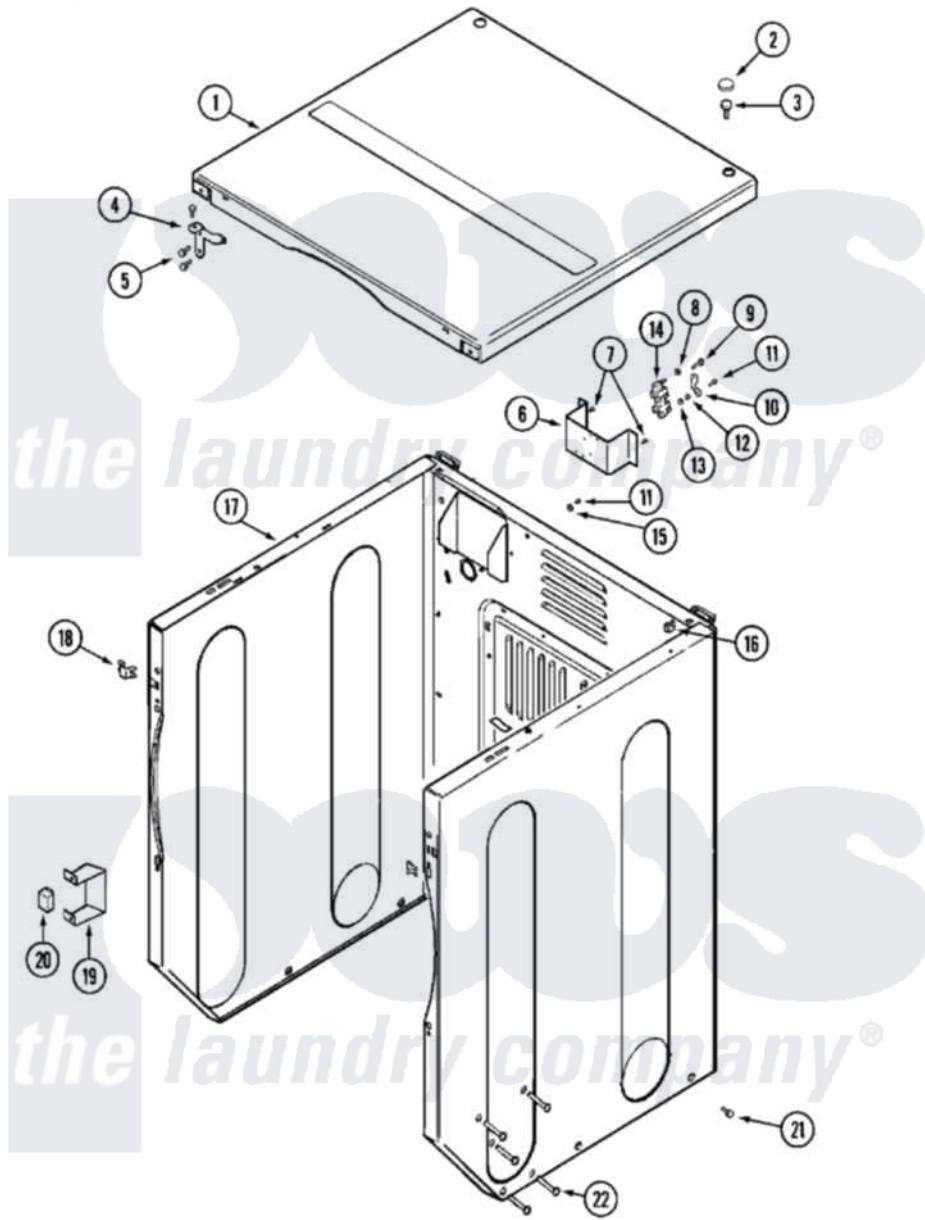

Maytag MLE15PDAYQ 03 - CABINET-FRONT (UPPER)

Maytag Residential Maytag MLE15PDAYQ Dryer Parts Parts Diagram 03 - CABINET-FRONT (UPPER)
 Click on the part number to view part

Item	Original Part Number	Replaced By	Status	Part Description
001	33002124			Cover, Top
"	NLA		Not Available	COVER, TOP (ALM)
002	33001997			Plug, Hole
003	22001883	214354		Screw, Top Cover To Cabnt.
004	33001998			Bracket, Top Cover
"	33001999			Bracket, Top Cover
005	22001995			Screw Note: Screw, Tumbler Front And Shroud
006	NLA		Not Available	BRACKET, TERMINAL BLOCK---NA
007	22001995			Screw Note: Screw, Tumbler Front And Shroud
008	Y311270			Washer, Terminal Block
009	Y312209	W10001200		Screw
010	Y312184			Strap, Grounding
011	NLA		Not Available	SCREW, GROUND STRAP
012	311484	112432		Nut

013	311093		Washer, Terminal Connection
014	33001244		Block, Terminal
015	NLA	Not Available	WASHER, GROUND LUG
016	22001502		Fastener, U-NUt
017	22003646		Cabinet Assembly-Upr
"	NLA	Not Available	CABINET (WHT)
018	33001980		Fastener, Access Panel
019	Y313561		Screw---NA
"	33002002		Bracket, Switch
"	Y310632	1163839	Screw
020	206824	W10133335	Relay, Motor
"	Y251119	3177991	Screw
021	213007		Xfor Cabinet See Cabinet, Back
"	22003409	213007	Xfor Cabinet See Cabinet, Back
022	33001991		Bolt, Carriage