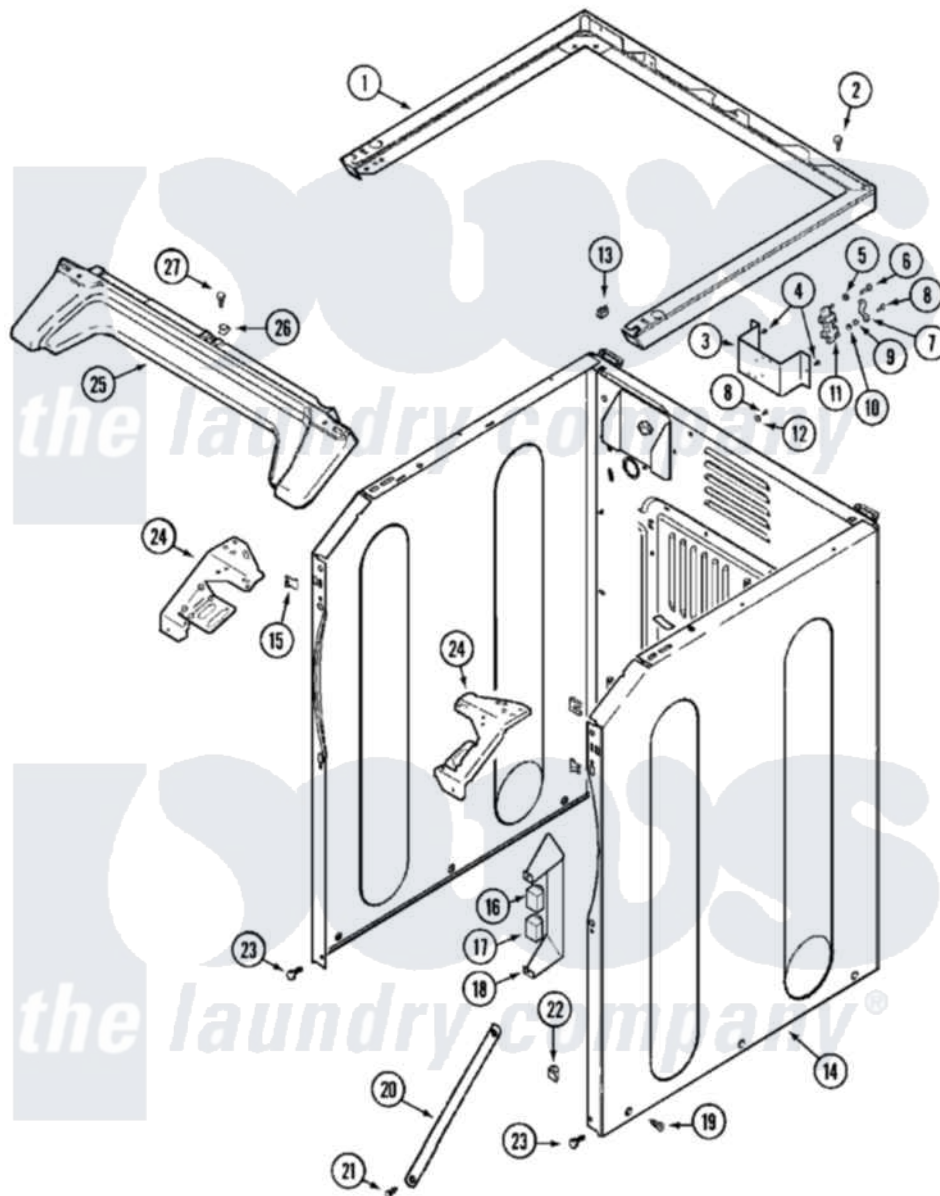

Maytag MLE15PDAYQ 04 - CABINET-FRONT (LOWER)

Maytag Residential Maytag MLE15PDAYQ Dryer Parts Parts Diagram 04 - CABINET-FRONT (LOWER)
 Click on the part number to view part

Item	Original Part Number	Replaced By	Status	Part Description
001	33002005	33002963		Support, Weld Assembly
"	33002446	22004153		Support We
"	NLA		Not Available	SUPPORT (ALM)
002	22001883	214354		Screw, Top Cover To Cabnt.
003	NLA		Not Available	BRACKET, TERMINAL BLOCK---NA
004	22001995			Screw Note: Screw, Tumbler Front And Shroud
005	Y311270			Washer, Terminal Block
006	Y312209	W10001200		Screw
007	Y312184			Strap, Grounding
008	NLA		Not Available	SCREW, GROUND STRAP
009	311484	112432		Nut
010	311093			Washer, Terminal Connection
011	33001244			Block, Terminal
012	NLA		Not Available	WASHER, GROUND LUG
013	22001502			Fastener, U-NUt

014	22003639		Cabinet Assembly
"	NLA	Not Available	CABINET ASSY. (WHT)
015	22002049		Clip Note: Clip, Front Panel
016	206824	W10133335	Relay, Motor
"	Y251119	3177991	Screw
017	306398		Relay, Heater
"	Y251119	3177991	Screw
018	Y313561		Screw---NA
"	314627		Bracket, Relays
"	Y310632	1163839	Screw
019	213007		Xfor Cabinet See Cabinet, Back
"	22003409	213007	Xfor Cabinet See Cabinet, Back
020	22002259	22002767	Brace, Cross
021	22001995		Screw Note: Screw, Tumbler Front And Shroud
022	Y310376		Clip, Door Switch Harness
023	22001995		Screw Note: Screw, Tumbler Front And Shroud
024	33002009		Bracket, Corner
"	33002010	33002473	Bracket, Corner
025	22002664		COVER, ACCESS (BSQ)
"	33002011		Cover, Access
"	33002012		Cover, Access
026	33002013		Fastener Clip, Access Cover
027	22001995		Screw Note: Screw, Tumbler Front And Shroud
028	33002047		Wire Harness, Main
029	33001989		Retainer, Vault Switch