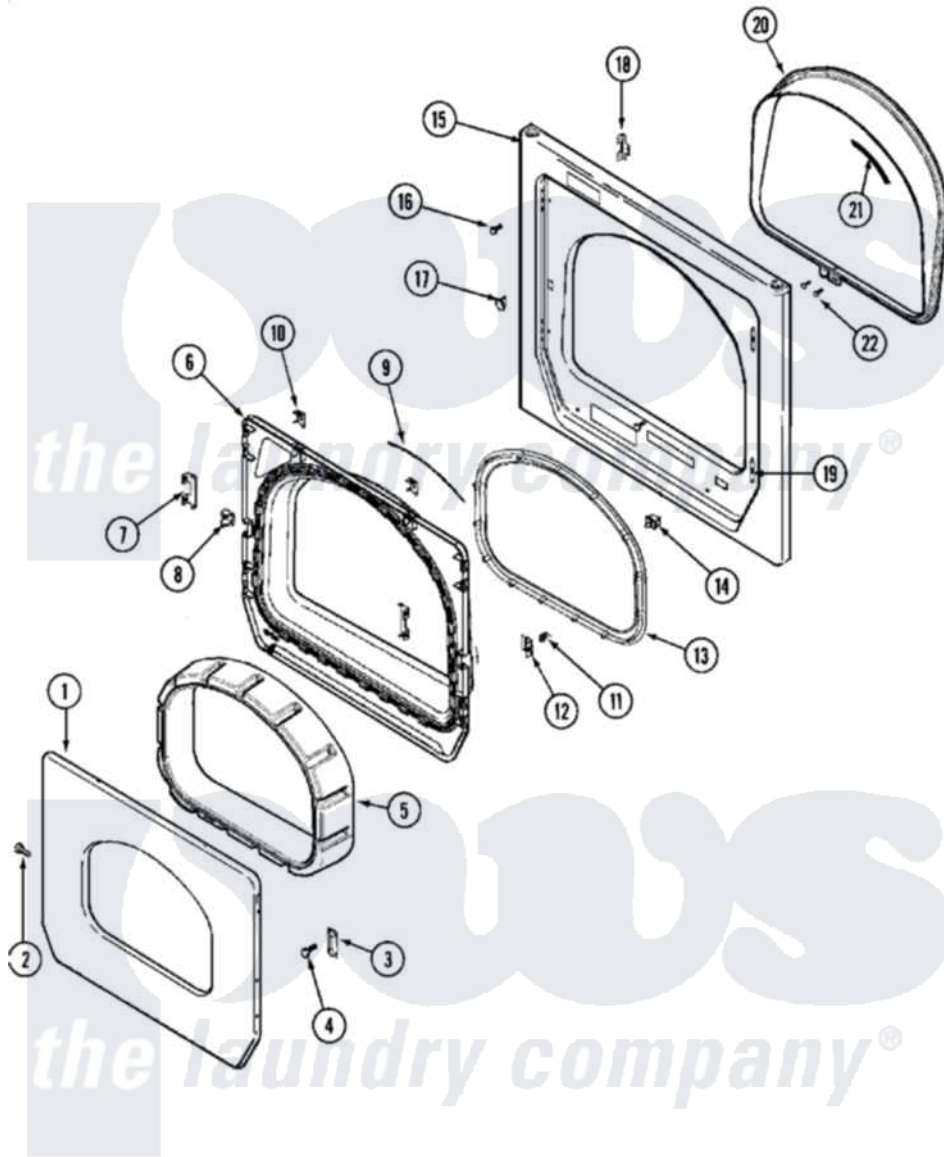

Maytag MLE15PDAYQ 05 - DOOR (UPPER)

Maytag Residential Maytag MLE15PDAYQ Dryer Parts Parts Diagram 05 - DOOR (UPPER)
 Click on the part number to view part

Item	Original Part Number	Replaced By	Status	Part Description
001	33002015			Door, Outer
"	NLA		Not Available	(ALM)
002	22002063			Screw No.8-18AB Wafer Head
"	22002064	489355		Screw, 8 X 1/2
"	33002351			Screw
003	33002017			Hinge, Door
004	22002062	98006631		Screw
005	22002300	9740848		Screw, Mixing Valve Mounting
"	33002018	33002780		Door Tunnel W` Handle
"	33002019	33002781		Door Tunne
006	33002020			Door, Inner W/Seal
"	33002575			Door, Inner W/Seal
007	22002038			Clip, Door
008	33001763			Plug, Inner Door
009	33002094			Seal, Door
010	22002039			Clip, Door

011	33001761		Strike, Door
012	33001793		Bracket, Strike
013	33002022	33002607	Lens, Door
"	33002607		Lens, Door
014	33002038		Switch, Door
015	33001711	33002936	Medallion-
"	33002051		Not Available
			SCREW, FRONT PANEL
"	33002130	33002081	Panel, Front
"	33002131		Not Available
			PANEL, FRONT (ALM)
"	33002381		Not Available
			PANEL, FRONT (BSQ)
016	33001486	98008544	Screw
017	33001791	306436	Door Latch Kit--W
018	33002025		Twin Speednut
019	33001175		Cover, Hinge Hole
"	33001176		Cover, Hinge Hole
"	33002343		Not Available
			COVER, HINGE HOLE (BSQ)
020	33002026		Extension, Tumbler Front
021	33001767		Seal, Shroud
022	33001855	33002917	Screw, No.10-16