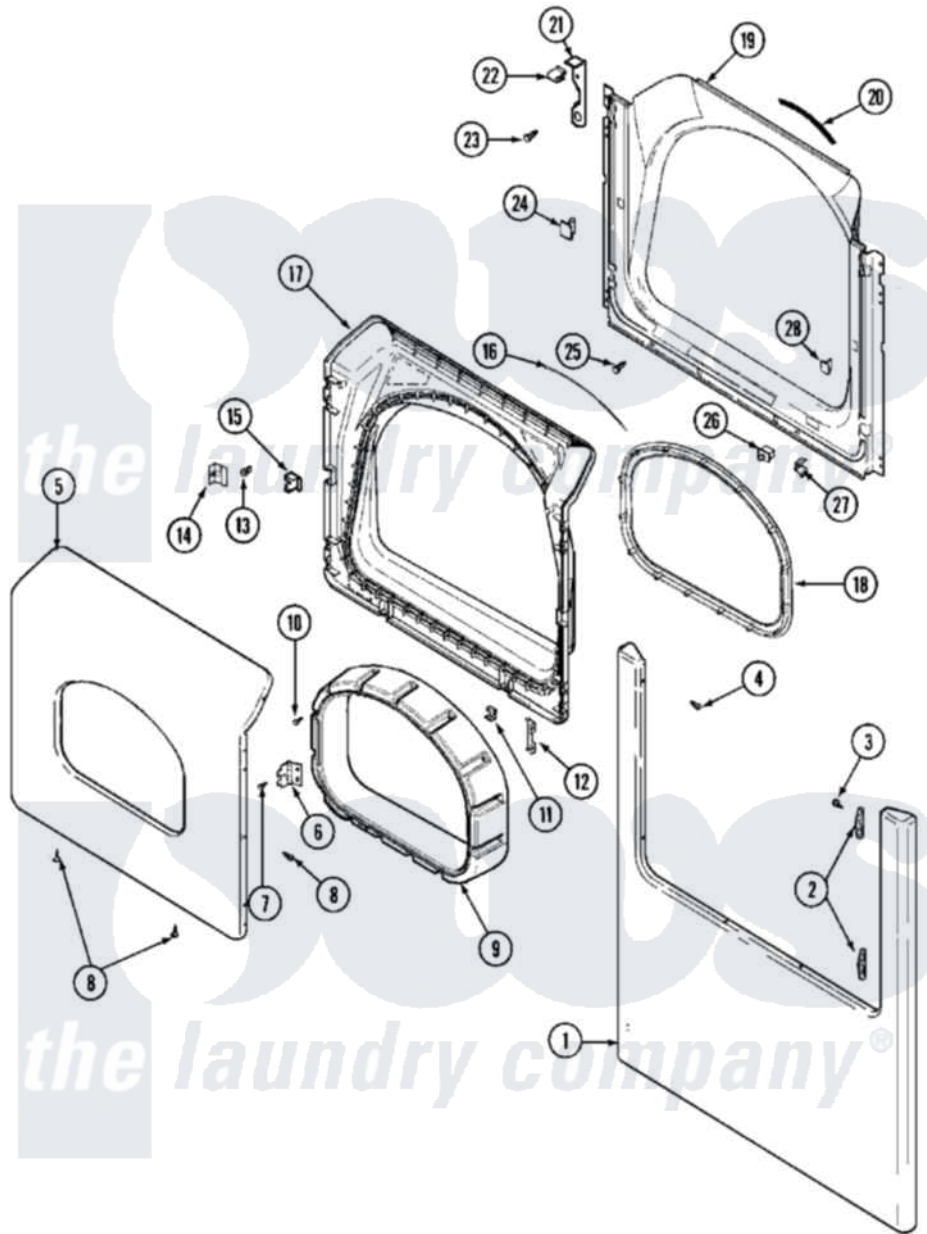

Maytag MLE15PDAYQ 06 - DOOR (LOWER)

Maytag Residential Maytag MLE15PDAYQ Dryer Parts Parts Diagram 06 - DOOR (LOWER)
 Click on the part number to view part

| Item | Original Part Number | Replaced By | Status | Part Description |
|------|--------------------------|--------------------------|---------------|------------------------------|
| 001 | 22002242 | | Not Available | PANEL, FRONT (ALM) |
| " | 22002663 | | Not Available | PANEL, FRONT (BISQ) |
| " | 22002836 | | | Panel, Front |
| 002 | 33001764 | | | Cover, Hinge Hole |
| " | 33001765 | | | Cover, Hinge Hole |
| " | 33002349 | | | Cover, Hinge Hole |
| 003 | 33001846 | | | Screw, Hinge Hole Cover |
| 004 | 22002243 | | | Screw, Front Panel And Hinge |
| 005 | 33002028 | | | Door, Outer |
| " | NLA | | Not Available | (ALM) |
| 006 | 33001759 | | | Hinge, Door |
| 007 | 22002062 | 98006631 | | Screw |
| 008 | 22002063 | | | Screw No.8-18AB Wafer Head |
| " | 22002064 | 489355 | | Screw, 8 X 1/2 |
| " | 33002351 | | | Screw |
| 009 | 33002018 | 33002780 | | Door Tunnel W` Handle |