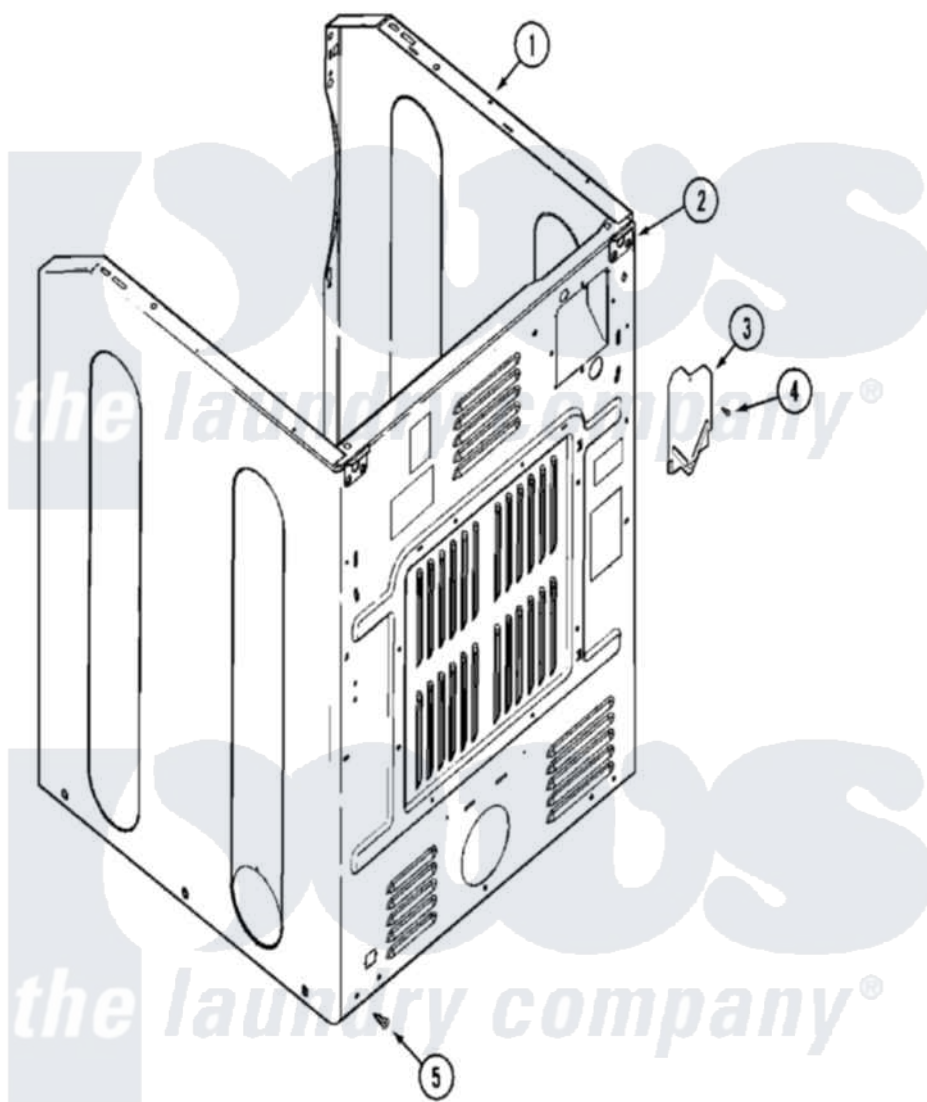

Maytag MLE15PDAYQ 07 - CABINET-REAR

Maytag Residential Maytag MLE15PDAYQ Dryer Parts Parts Diagram 07 - CABINET-REAR
Click on the part number to view part

Item	Original Part Number	Replaced By	Status	Part Description
001	NLA		Not Available	CABINET (WHT-LWR)
002	NLA		Not Available	BRACKET, CABINET HINGE (LWR)
003	33001795			Cover, Terminal Block
004	22001995			Screw Note: Screw, Tumbler Front And Shroud
005	22001995			Screw Note: Screw, Tumbler Front And Shroud