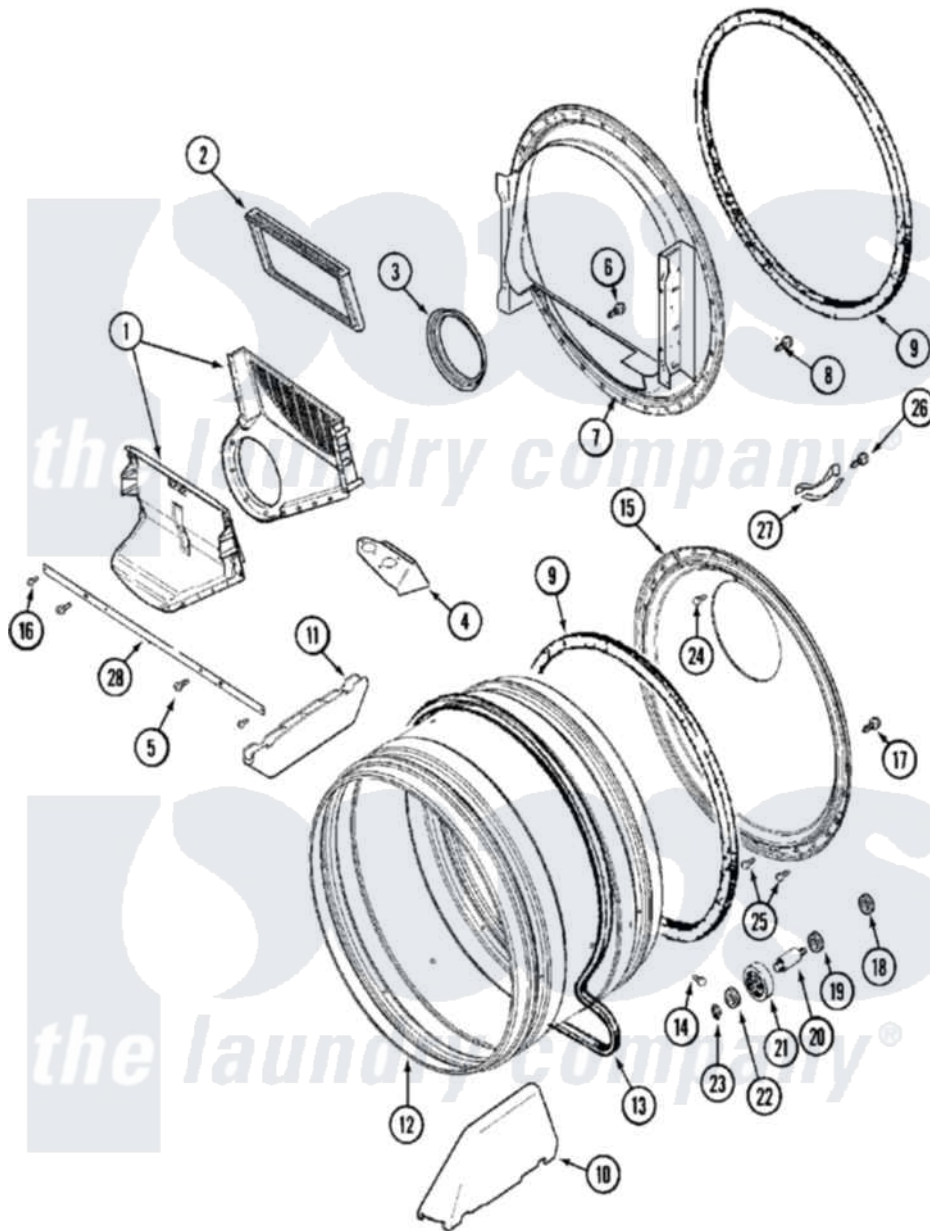

Maytag MLE15PDAYQ 08 - TUMBLER

Maytag Residential Maytag MLE15PDAYQ Dryer Parts Parts Diagram 08 - TUMBLER
 Click on the part number to view part

Item	Original Part Number	Replaced By	Status	Part Description
001	33001799			Outlet Duct Assembly Note: Outlet Duct Assembly
002	33001804	33002790		Lint Filter
003	33001758	33002560		Seal, Blower
004	33001837			Cover, Thermostat
005	33001768			Screw, Shroud Note: Screw, Shroud And Outlet Duct
006	NLA		Not Available	SCREW, OUTLET DUCT
007	33001802			Front, Tumbler
008	33001855	33002917		Screw, No.10-16
009	33001807			Seal, Tumbler
010	33002032			Baffle
011	33001755			Baffle
012	33001794	33001889		Tumbler
013	33001777	33002535		V-Belt
014	33001788	33002973		Screw, No.9-15 X 1.00 Hx WS
015	33001801			Back, Tumbler

016	22001995		Screw Note: Screw, Tumbler Front And Shroud
017	22001995		Screw Note: Screw, Tumbler Front And Shroud
018	33001443		Nut, Hex
019	Y313347	312535	Washer, Vault Mounting Brk.
020	Y312948	6-3129480	Shaft- Tumbler
021	Y303373	12001541	Drum Roller/Washer Assembly--W
022	312535		Washer, Vault Mounting Brk.
023	410233	9703438	Ring-Retrn
024	210932		Screw, No.8 X 9/16 Ctsk Note: Screw, Inlet Duct
025	22001996	3370225	Screw
026	210720		Rivet, Bearing To Tumbler Frnt
027	306508		Tumbler Bearing Kit ---W
028	33002039		Brace, Tumbler Front