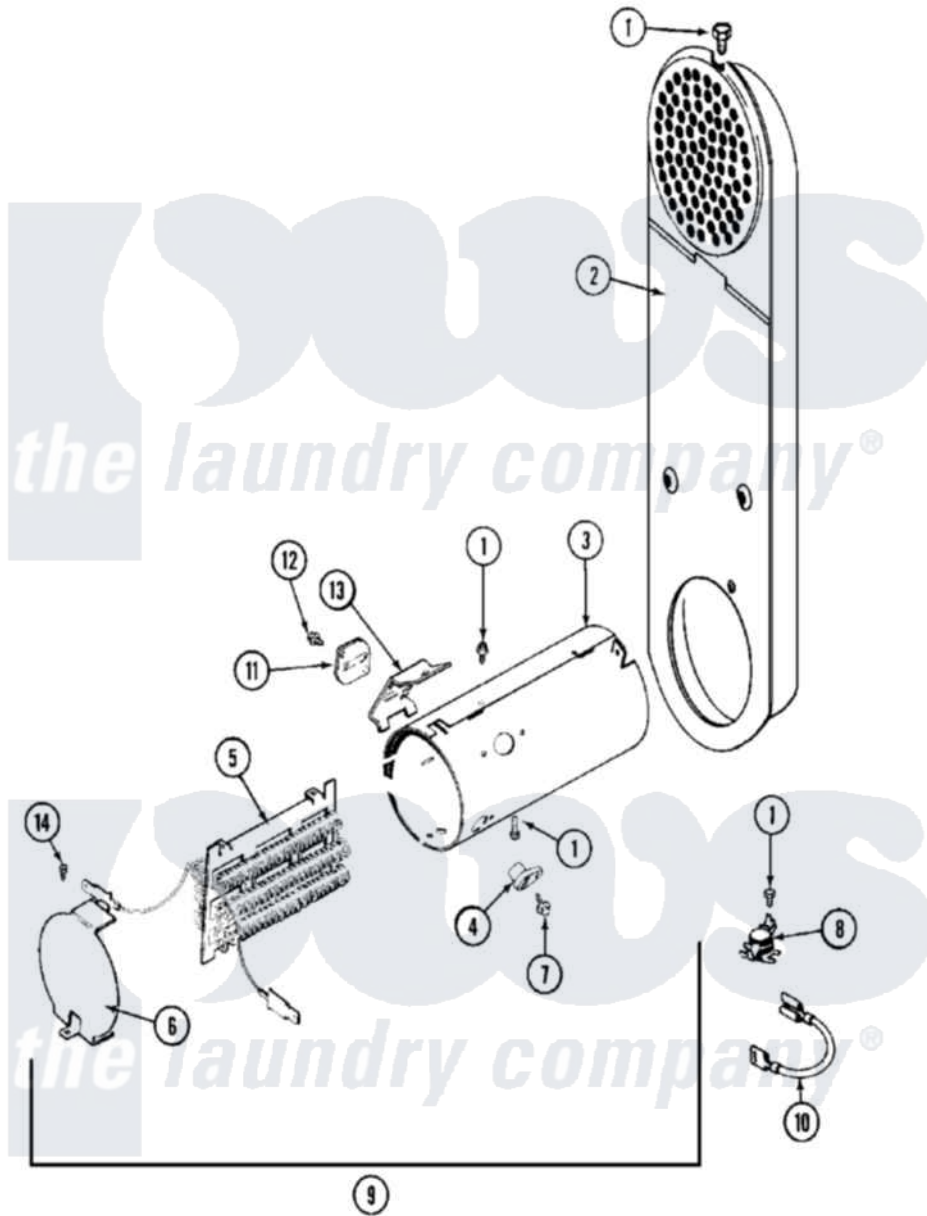

# Maytag MLE15PDAYQ 09 - HEATER

Maytag Residential Maytag MLE15PDAYQ Dryer Parts Parts Diagram 09 - HEATER  
 Click on the part number to view part

Item	Original Part Number	Replaced By	Status	Part Description
001	211294	<a href="#">90767</a>		Screw, 8A X 3/8 HeX Washer Head Tapping
002	33001803	<a href="#">33003038</a>		Assembly, Inlet Duct-Elec
003	<a href="#">314995</a>			Enclosure, Heater
004	<a href="#">314998</a>			Insulator, Terminal
005	307185	<a href="#">308614</a>		Heater Sub-Assembly
006	<a href="#">314999</a>			Shield, Radiant
007	NLA		Not Available	SCREW
008	<a href="#">303396</a>			Thermostat, Hi-Limit
009	<a href="#">307179</a>			Heater Assembly
010	<a href="#">Y307173</a>			Wire, Jumper
011	<a href="#">307473</a>			Fuse, Thermal
012	NLA		Not Available	SCREW
013	<a href="#">315346</a>			Bracket, Thermal Fuse
014	22001996	<a href="#">3370225</a>		Screw
015	Y308590	<a href="#">W10116795</a>		Heater