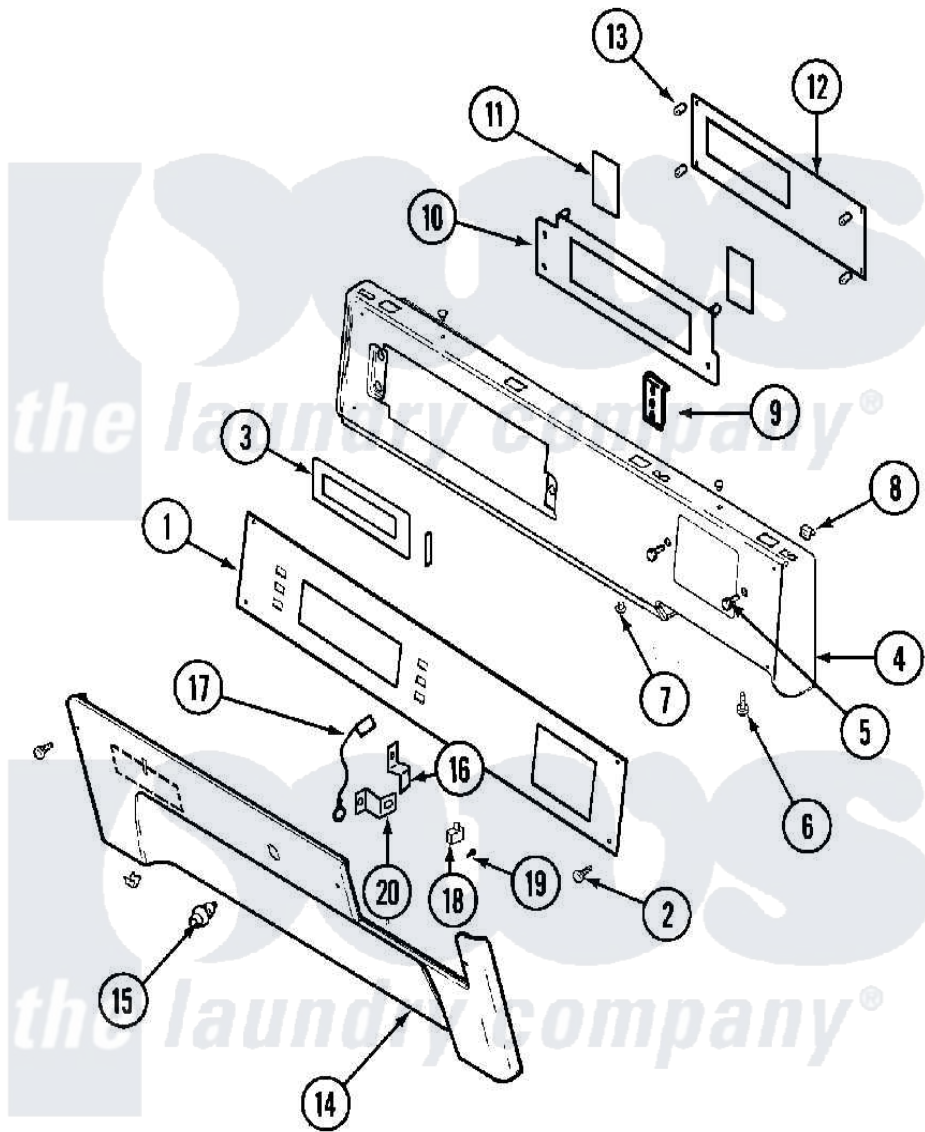

# Maytag MLE15PDAYW 01 - CONTROL PANEL (UPPER)

Maytag Residential Maytag MLE15PDAYW Dryer Parts Parts Diagram 01 - CONTROL PANEL (UPPER)  
 Click on the part number to view part

Item	Original Part Number	Replaced By	Status	Part Description
001	33001974		Not Available	OVERLAY, CONTROL PANEL
002	<a href="#">215506</a>			Screw, Control Panel Overlay
003	<a href="#">33001209</a>			Cover, Display
004	33001975	<a href="#">22002457</a>		Panel- Con
"	33001976	<a href="#">33002377</a>		Panel, Control
"	<a href="#">33002003</a>			Fastener Clip, Control Panel
"	<a href="#">33002377</a>			Panel, Control
005	22002062	<a href="#">98006631</a>		Screw
"	910186	<a href="#">99002757</a>		Screw
006	<a href="#">215506</a>			Screw, Control Panel Overlay
007	33001132	<a href="#">33002342</a>		Plug, Sifht Hole
"	33001168		Not Available	PLUG, SIGHT HOLE (ALM)
"	<a href="#">33002342</a>			Plug, Sifht Hole
008	<a href="#">33001977</a>			Fastener, Control Panel
009	<a href="#">33001156</a>			Button, Control
010	<a href="#">33001201</a>			Plate, Control Mounting