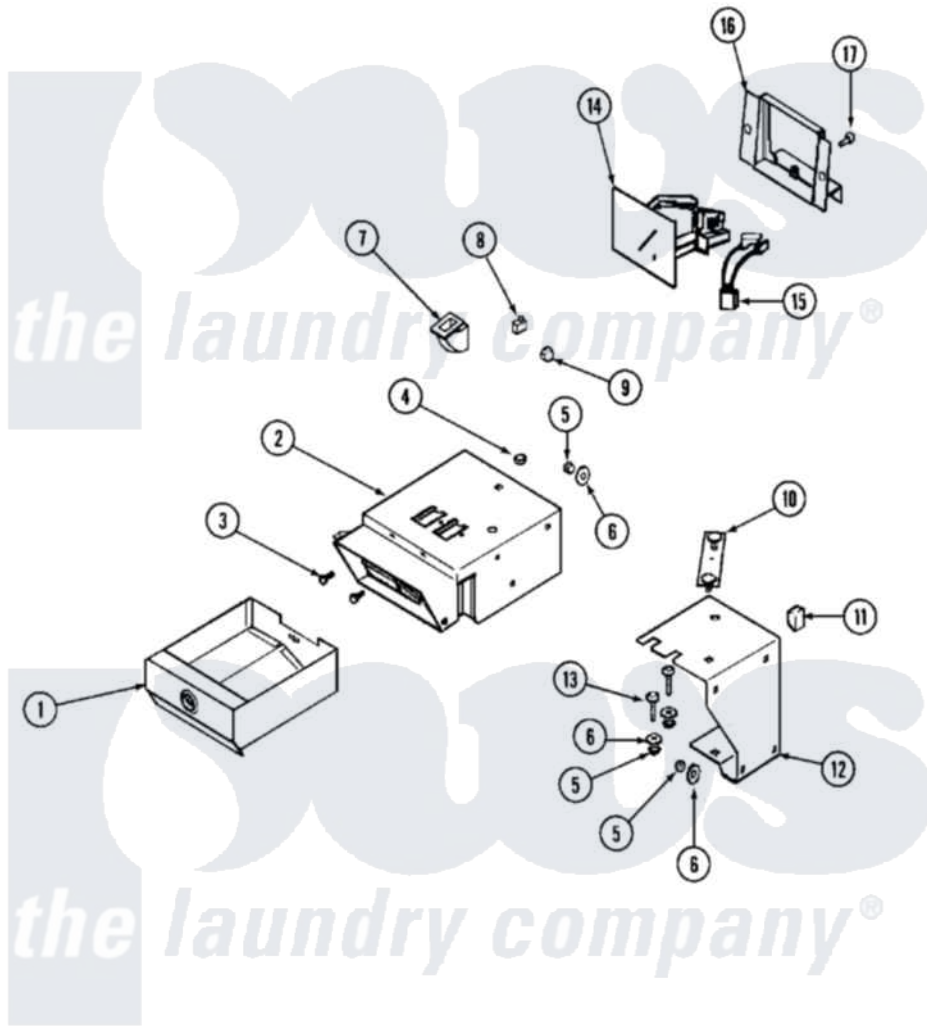

# Maytag MLE15PDAYW 02 - CONTROL CENTER (UPPER)

Maytag Residential Maytag MLE15PDAYW Dryer Parts Parts Diagram 02 - CONTROL CENTER (UPPER)  
 Click on the part number to view part

Item	Original Part Number	Replaced By	Status	Part Description
001	33001984	<a href="#">Y33001983</a>		Box, Coin
"	33002443		Not Available	BOX, COIN (BSQ)
"	<a href="#">Y33001983</a>			Box, Coin
002	<a href="#">33001987</a>			(ALM)
"	33002444		Not Available	VAULT, COIN (BSQ)
"	<a href="#">Y33001986</a>			Vault, Coin
003	212707	<a href="#">3196385</a>		Screw
004	Y052740	<a href="#">62739</a>		Nut, Lock
005	<a href="#">Y052734</a>			Nut, Carrage Bolts And Bracket
006	<a href="#">312535</a>			Washer, Vault Mounting Brk.
"	NLA		Not Available	WASHER, VAULT MOUNTING BRK.
007	<a href="#">314635</a>			Chute, Coin
008	<a href="#">33001250</a>			Switch, Vault And Service Door
009	NLA		Not Available	NUT, CAGE

010	22001810	Not Available	STRAP, MOUNTING
011	<a href="#">33001989</a>		Retainer, Vault Switch
012	<a href="#">33001990</a>		Bracket, Mounting Vault
013	<a href="#">33001991</a>		Bolt, Carriage
014	<a href="#">216200</a>		Face Plate Return Button
"	22001873	<a href="#">22004112</a>	Coin Drop Greenwald Us.25
"	<a href="#">22002144</a>		Single Faceplate
015	<a href="#">314665</a>		Screw, Switch Assembly
"	<a href="#">33001985</a>		Switch, Optic
016	<a href="#">33001992</a>		Bracket, Coin Drop Mount.
"	33001993	<a href="#">33001992</a>	Bracket, Coin Drop Mount.
"	<a href="#">33002445</a>		Bracket, Coin Drop Mount.
017	<a href="#">Y313561</a>		Screw---NA
"	<a href="#">910181</a>		Lockwasher, Terminal Block