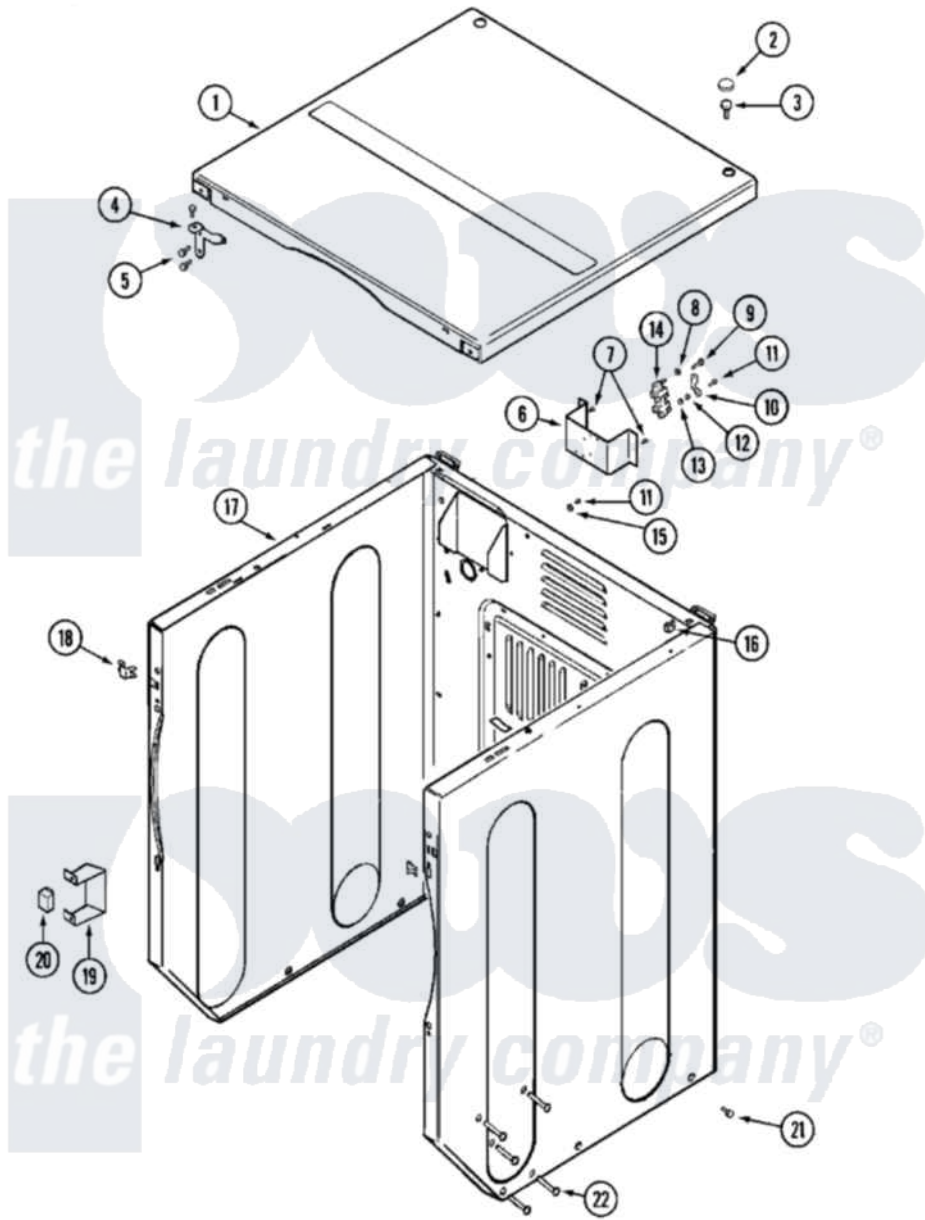

# Maytag MLE15PDAYW 03 - CABINET-FRONT (UPPER)

Maytag Residential Maytag MLE15PDAYW Dryer Parts Parts Diagram 03 - CABINET-FRONT (UPPER)  
 Click on the part number to view part

Item	Original Part Number	Replaced By	Status	Part Description
001	<a href="#">33002124</a>			Cover, Top
"	NLA		Not Available	COVER, TOP (ALM)
002	<a href="#">33001997</a>			Plug, Hole
003	22001883	<a href="#">214354</a>		Screw, Top Cover To Cabnt.
004	<a href="#">33001998</a>			Bracket, Top Cover
"	<a href="#">33001999</a>			Bracket, Top Cover
005	<a href="#">22001995</a>			Screw Note: Screw, Tumbler Front And Shroud
006	NLA		Not Available	BRACKET, TERMINAL BLOCK---NA
007	<a href="#">22001995</a>			Screw Note: Screw, Tumbler Front And Shroud
008	<a href="#">Y311270</a>			Washer, Terminal Block
009	Y312209	<a href="#">W10001200</a>		Screw
010	<a href="#">Y312184</a>			Strap, Grounding
011	NLA		Not Available	SCREW, GROUND STRAP
012	311484	<a href="#">112432</a>		Nut

013	<a href="#">311093</a>		Washer, Terminal Connection
014	<a href="#">33001244</a>		Block, Terminal
015	NLA	Not Available	WASHER, GROUND LUG
016	<a href="#">22001502</a>		Fastener, U-NUt
017	<a href="#">22003646</a>		Cabinet Assembly-Upr
"	NLA	Not Available	CABINET (WHT)
018	<a href="#">33001980</a>		Fastener, Access Panel
019	<a href="#">Y313561</a>		Screw---NA
"	<a href="#">33002002</a>		Bracket, Switch
"	Y310632	<a href="#">1163839</a>	Screw
020	206824	<a href="#">W10133335</a>	Relay, Motor
"	Y251119	<a href="#">3177991</a>	Screw
021	<a href="#">213007</a>		Xfor Cabinet See Cabinet, Back
"	22003409	<a href="#">213007</a>	Xfor Cabinet See Cabinet, Back
022	<a href="#">33001991</a>		Bolt, Carriage