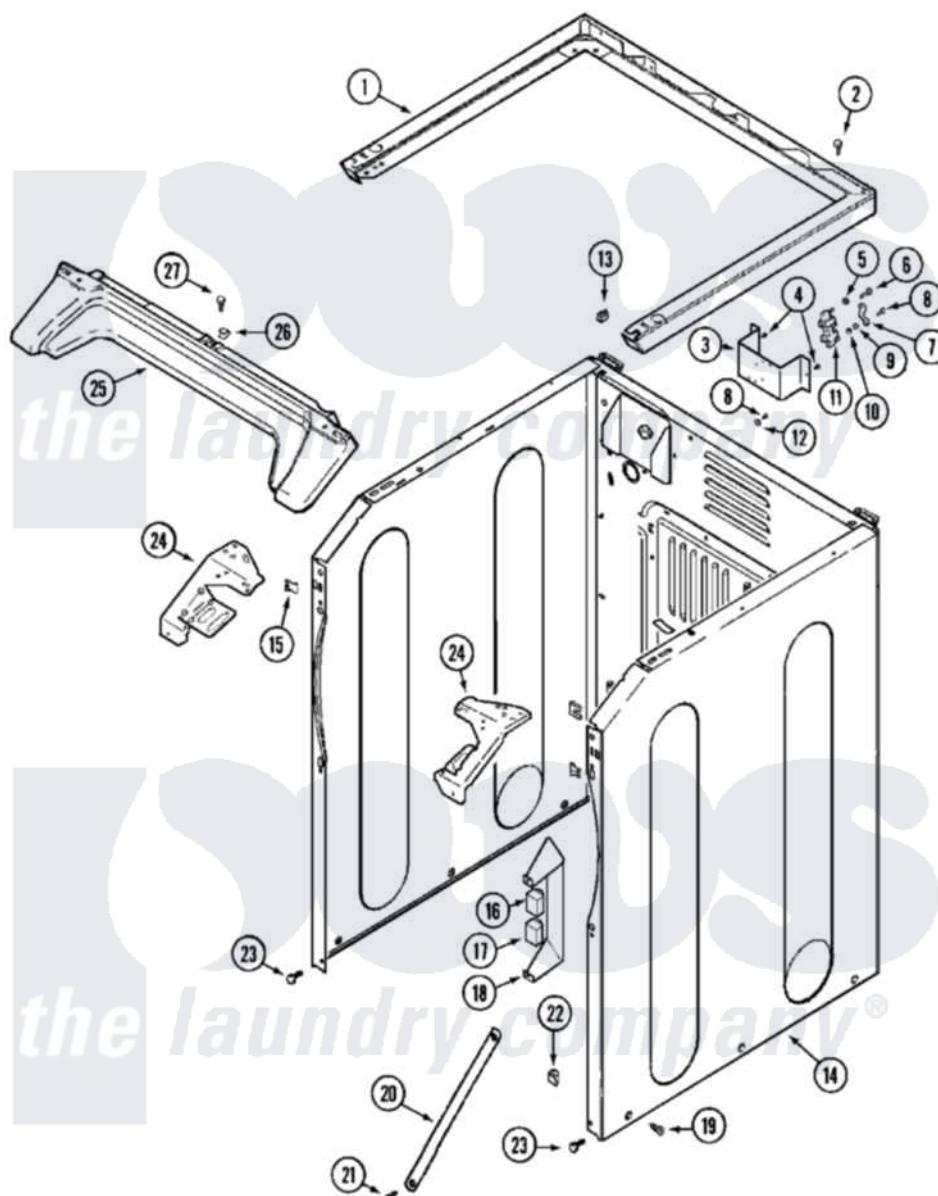

# Maytag MLE15PDAYW 04 - CABINET-FRONT (LOWER)

Maytag Residential Maytag MLE15PDAYW Dryer Parts Parts Diagram 04 - CABINET-FRONT (LOWER)

Click on the part number to view part

Item	Original Part Number	Replaced By	Status	Part Description
001	33002005	<a href="#">33002963</a>		Support, Weld Assembly
"	33002446	<a href="#">22004153</a>		Support We
"	NLA		Not Available	SUPPORT (ALM)
002	22001883	<a href="#">214354</a>		Screw, Top Cover To Cabnt.
003	NLA		Not Available	BRACKET, TERMINAL BLOCK---NA
004	<a href="#">22001995</a>			Screw Note: Screw, Tumbler Front And Shroud
005	<a href="#">Y311270</a>			Washer, Terminal Block
006	Y312209	<a href="#">W10001200</a>		Screw
007	<a href="#">Y312184</a>			Strap, Grounding
008	NLA		Not Available	SCREW, GROUND STRAP
009	311484	<a href="#">112432</a>		Nut
010	<a href="#">311093</a>			Washer, Terminal Connection
011	<a href="#">33001244</a>			Block, Terminal
012	NLA		Not Available	WASHER, GROUND LUG
013	<a href="#">22001502</a>			Fastener, U-NUT