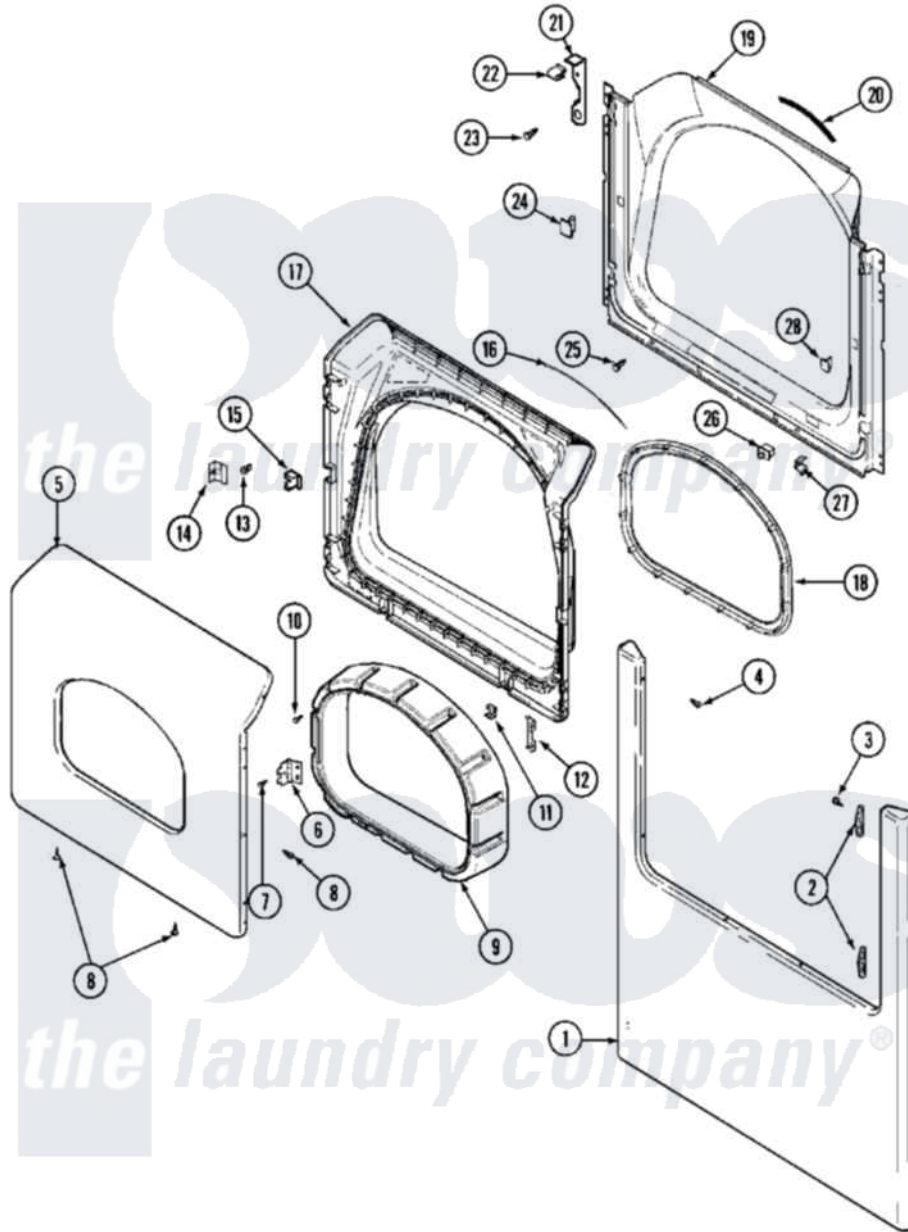

Maytag MLE15PDAYW 06 - DOOR (LOWER)

Maytag Residential Maytag MLE15PDAYW Dryer Parts Parts Diagram 06 - DOOR (LOWER)
 Click on the part number to view part

Item	Original Part Number	Replaced By	Status	Part Description
001	22002242		Not Available	PANEL, FRONT (ALM)
"	22002663		Not Available	PANEL, FRONT (BISQ)
"	22002836			Panel, Front
002	33001764			Cover, Hinge Hole
"	33001765			Cover, Hinge Hole
"	33002349			Cover, Hinge Hole
003	33001846			Screw, Hinge Hole Cover
004	22002243			Screw, Front Panel And Hinge
005	33002028			Door, Outer
"	NLA		Not Available	(ALM)
006	33001759			Hinge, Door
007	22002062	98006631		Screw
008	22002063			Screw No.8-18AB Wafer Head
"	22002064	489355		Screw, 8 X 1/2
"	33002351			Screw
009	33002018	33002780		Door Tunnel W` Handle

"	33002019	33002781	Door Tunne
010	22002300	9740848	Screw, Mixing Valve Mounting
011	22002039		Clip, Door
012	22002038		Clip, Door
013	33001761		Strike, Door
014	33001793		Bracket, Strike
015	33001763		Plug, Inner Door
016	33002094		Seal, Door
017	33002030		Door, Inner
"	33002031		(LWR-ALM)
018	33002022	33002607	Lens, Door
019	33002033		Shroud
"	NLA	Not Available	(ALM)
020	33001767		Seal, Shroud
021	22002991		Kit, Access Cover Hook
022	33002037		Fastener, Access Cover Hook
023	22001995		Screw Note: Screw, Tumbler Front And Shroud
024	33001791	306436	Door Latch Kit--W
025	33001768		Screw, Shroud Note: Screw, Shroud And Outlet Duct
026	33002038		Switch, Door
027	33001760		Bracket, Hinge
028	Y304578	LA-1003	Door Catch Kit