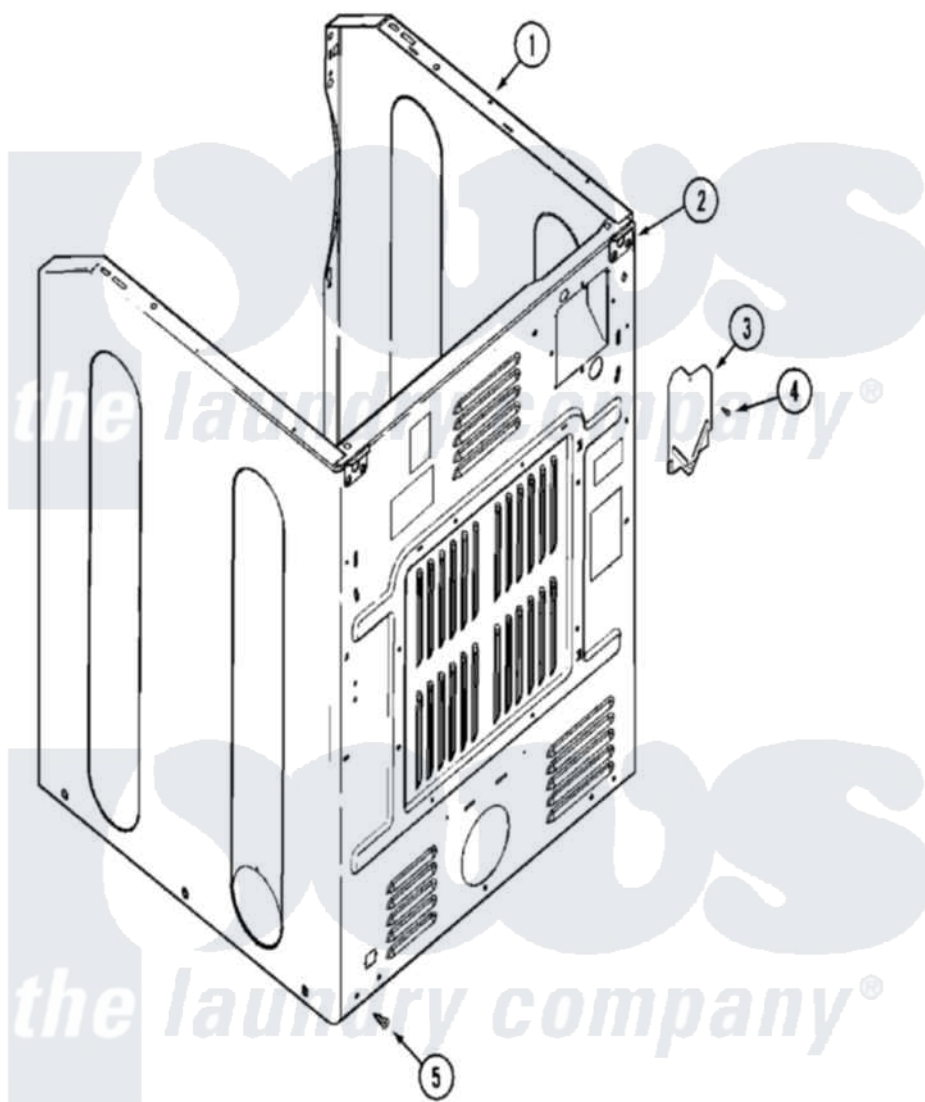

Maytag MLE15PDAYW 07 - CABINET-REAR

Maytag Residential Maytag MLE15PDAYW Dryer Parts Parts Diagram 07 - CABINET-REAR
Click on the part number to view part

Item	Original Part Number	Replaced By	Status	Part Description
001	NLA		Not Available	CABINET (WHT-LWR)
002	NLA		Not Available	BRACKET, CABINET HINGE (LWR)
003	33001795			Cover, Terminal Block
004	22001995			Screw Note: Screw, Tumbler Front And Shroud
005	22001995			Screw Note: Screw, Tumbler Front And Shroud