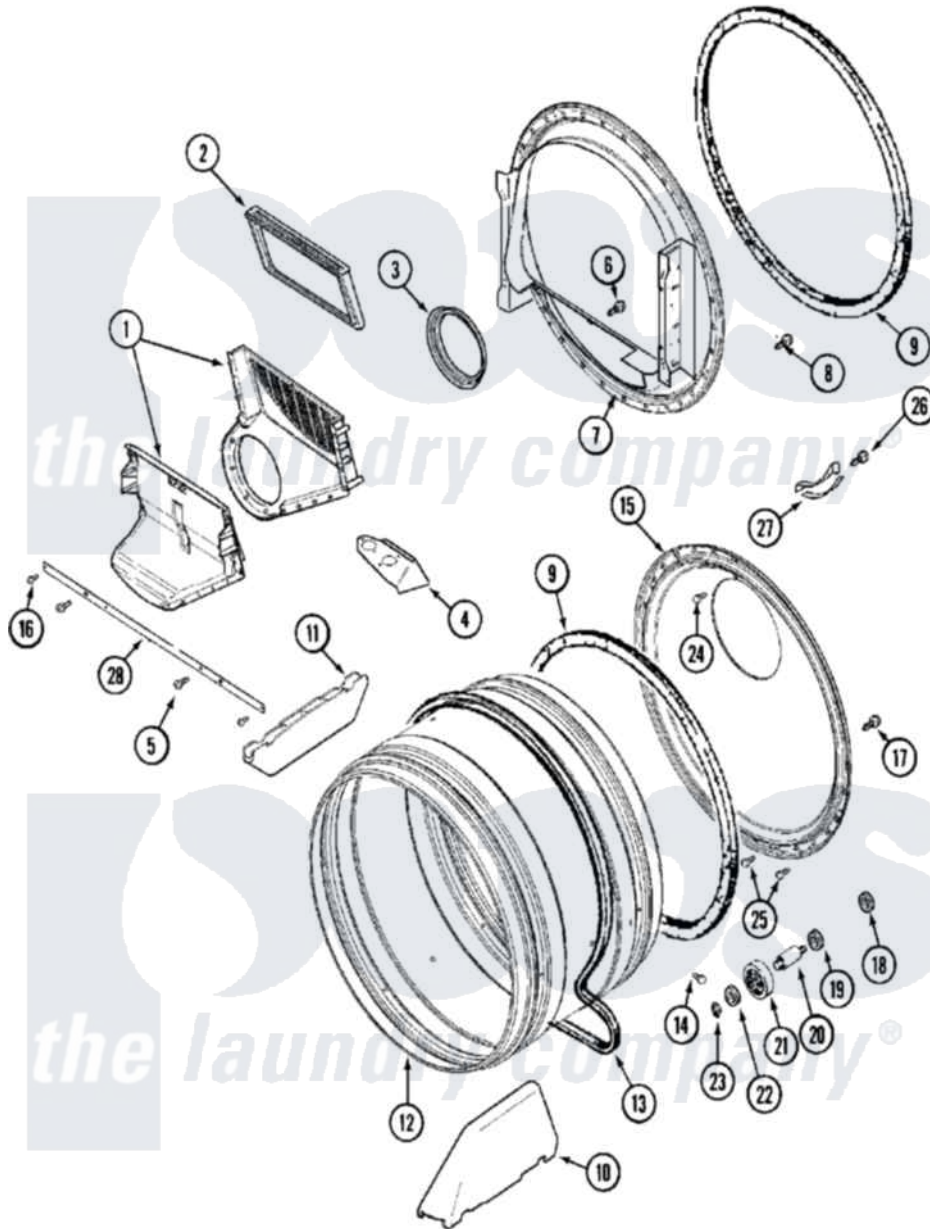

Maytag MLE15PDAYW 08 - TUMBLER

Maytag [Residential Maytag MLE15PDAYW Dryer Parts](#) Parts Diagram 08 - TUMBLER
 Click on the part number to view part

Item	Original Part Number	Replaced By	Status	Part Description
001	33001799			Outlet Duct Assembly Note: Outlet Duct Assembly
002	33001804	33002790		Lint Filter
003	33001758	33002560		Seal, Blower
004	33001837			Cover, Thermostat
005	33001768			Screw, Shroud Note: Screw, Shroud And Outlet Duct
006	NLA		Not Available	SCREW, OUTLET DUCT
007	33001802			Front, Tumbler
008	33001855	33002917		Screw, No.10-16
009	33001807			Seal, Tumbler
010	33002032			Baffle
011	33001755			Baffle
012	33001794	33001889		Tumbler
013	33001777	33002535		V-Belt
014	33001788	33002973		Screw, No.9-15 X 1.00 Hx WS
015	33001801			Back, Tumbler

016	22001995		Screw Note: Screw, Tumbler Front And Shroud
017	22001995		Screw Note: Screw, Tumbler Front And Shroud
018	33001443		Nut, Hex
019	Y313347	312535	Washer, Vault Mounting Brk.
020	Y312948	6-3129480	Shaft- Tumbler
021	Y303373	12001541	Drum Roller/Washer Assembly--W
022	312535		Washer, Vault Mounting Brk.
023	410233	9703438	Ring-Retrn
024	210932		Screw, No.8 X 9/16 Ctsk Note: Screw, Inlet Duct
025	22001996	3370225	Screw
026	210720		Rivet, Bearing To Tumbler Frnt
027	306508		Tumbler Bearing Kit ---W
028	33002039		Brace, Tumbler Front