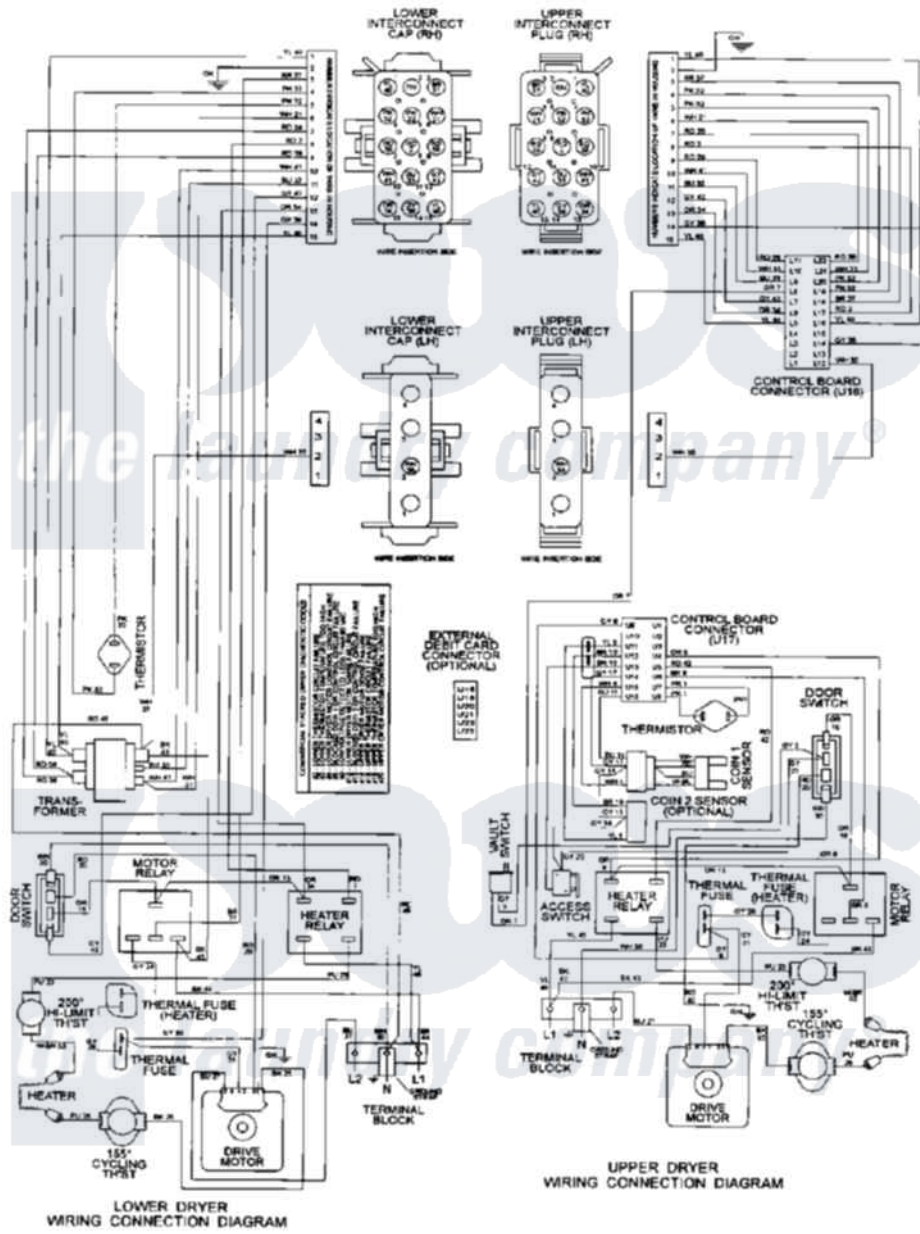

Maytag MLE15PDAYW 11 - WIRING INFORMATION

Maytag Residential Maytag MLE15PDAYW Dryer Parts Parts Diagram 11 - WIRING INFORMATION
 Click on the part number to view part

Item	Original Part Number	Replaced By	Status	Part Description
001	NLA		Not Available	WIRING INFORMATION