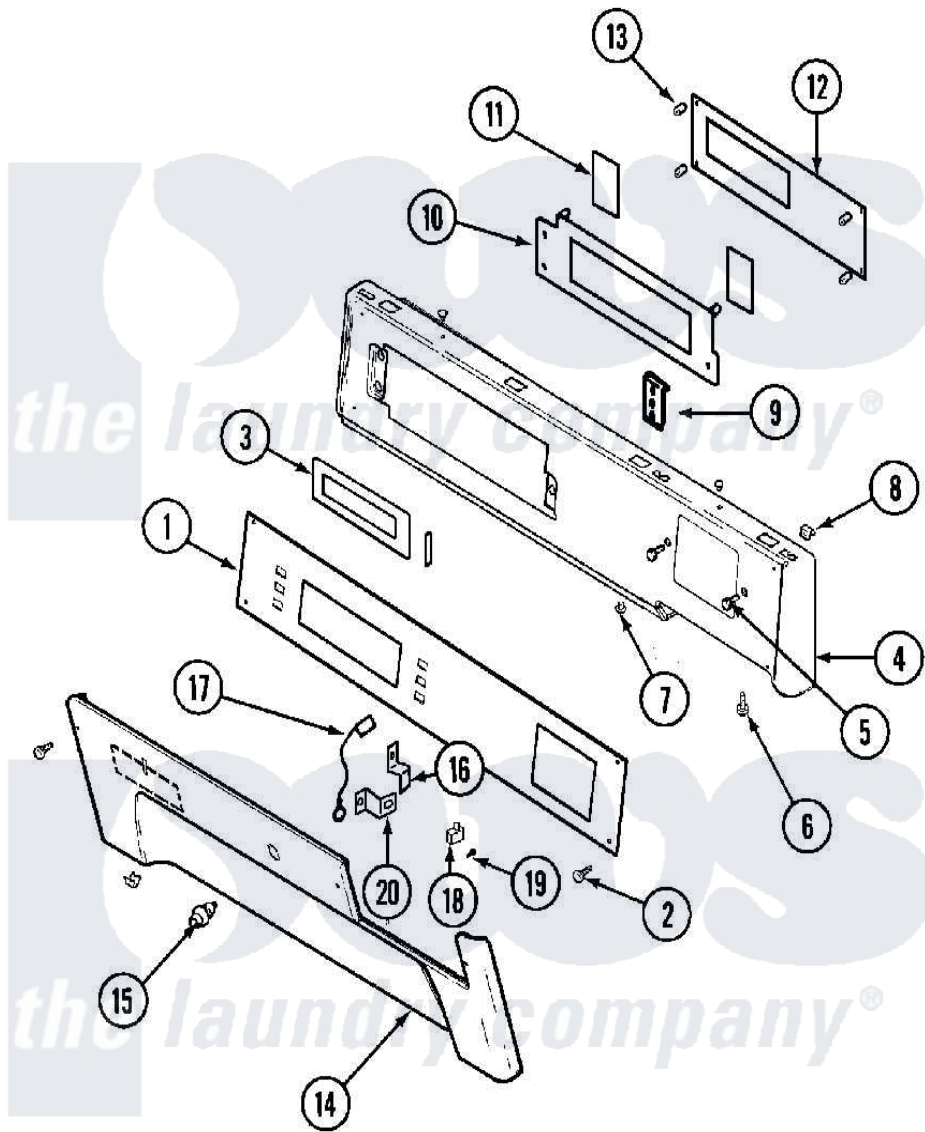

# Maytag MLE15PDAZW 01 - CONTROL PANEL (UPPER)

Maytag Residential Maytag MLE15PDAZW Dryer Parts Parts Diagram 01 - CONTROL PANEL (UPPER)  
 Click on the part number to view part

Item	Original Part Number	Replaced By	Status	Part Description
001	33001974		Not Available	OVERLAY, CONTROL PANEL
002	<a href="#">215506</a>			Screw, Control Panel Overlay
003	<a href="#">33001209</a>			Cover, Display
004	33001975	<a href="#">22002457</a>		Panel- Con
"	<a href="#">33002003</a>			Fastener Clip, Control Panel
005	22002062	<a href="#">98006631</a>		Screw
"	910186	<a href="#">99002757</a>		Screw
006	<a href="#">215506</a>			Screw, Control Panel Overlay
007	33001132	<a href="#">33002342</a>		Plug, Sifht Hole
008	<a href="#">33001977</a>			Fastener, Control Panel
009	<a href="#">33001156</a>			Button, Control
010	<a href="#">33001201</a>			Plate, Control Mounting
011	33001200	<a href="#">33002449</a>		Switch, Membrane
012	33001747	<a href="#">33002605</a>		Circuit Board Assembly
013	<a href="#">33001204</a>			Stand-Off, Ccontrol Board
"	<a href="#">912077</a>			Locknut, Reader Harness

014	<a href="#">215506</a>		Screw, Control Panel Overlay
"	<a href="#">33001978</a>		Panel, Access
"	<a href="#">33001980</a>		Fastener, Access Panel
"	<a href="#">33002004</a>		Clip, Fastener
015	Y206081	<a href="#">W10116737</a>	Lock
016	213750	<a href="#">W10133266</a>	Cam-Lock
017	<a href="#">33001981</a>		Wire, Ground
018	33002117	<a href="#">208042</a>	Switch, Sensor
019	912012	<a href="#">3400409</a>	Screw
020	<a href="#">33001982</a>		Bracket, Switch Mounting
021	<a href="#">33002057</a>		Wire Harness, Main