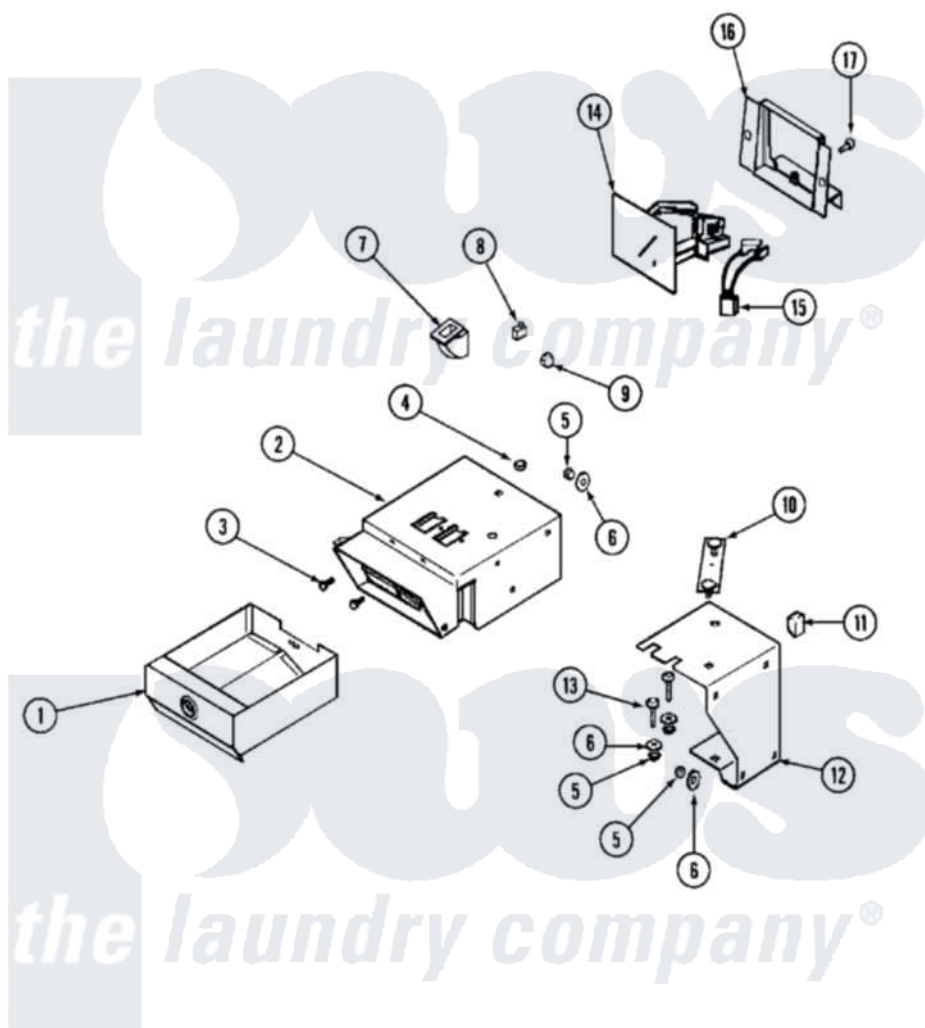

# Maytag MLE15PDAZW 02 - CONTROL CENTER (UPPER)

Maytag Residential Maytag MLE15PDAZW Dryer Parts Parts Diagram 02 - CONTROL CENTER (UPPER)  
 Click on the part number to view part

Item	Original Part Number	Replaced By	Status	Part Description
001	<a href="#">Y33001983</a>			Box, Coin
002	<a href="#">Y33001986</a>			Vault, Coin
003	212707	<a href="#">3196385</a>		Screw
004	Y052740	<a href="#">62739</a>		Nut, Lock
005	<a href="#">Y052734</a>			Nut, Carrage Bolts And Bracket
006	<a href="#">312535</a>			Washer, Vault Mounting Brk.
"	NLA		Not Available	WASHER, VAULT MOUNTING BRK.
007	<a href="#">314635</a>			Chute, Coin
008	<a href="#">33001250</a>			Switch, Vault And Service Door
009	NLA		Not Available	NUT, CAGE
010	22001810		Not Available	STRAP, MOUNTING
011	<a href="#">33001989</a>			Retainer, Vault Switch
012	<a href="#">33001990</a>			Bracket, Mounting Vault
013	<a href="#">33001991</a>			Bolt, Carriage

014	<a href="#">216200</a>		Face Plate Return Button
"	<a href="#">22001875</a>		Coin Drop Assembly-Dual
"	<a href="#">22002144</a>		Single Faceplate
"	22002535	<a href="#">W10133245</a>	Dual Coin Drop Assembly
"	<a href="#">22003815</a>		Dual Faceplate
015	<a href="#">314665</a>		Screw, Switch Assembly
"	<a href="#">33001985</a>		Switch, Optic
016	<a href="#">33001992</a>		Bracket, Coin Drop Mount.
017	<a href="#">Y313561</a>		Screw---NA
"	<a href="#">910181</a>		Lockwasher, Terminal Block