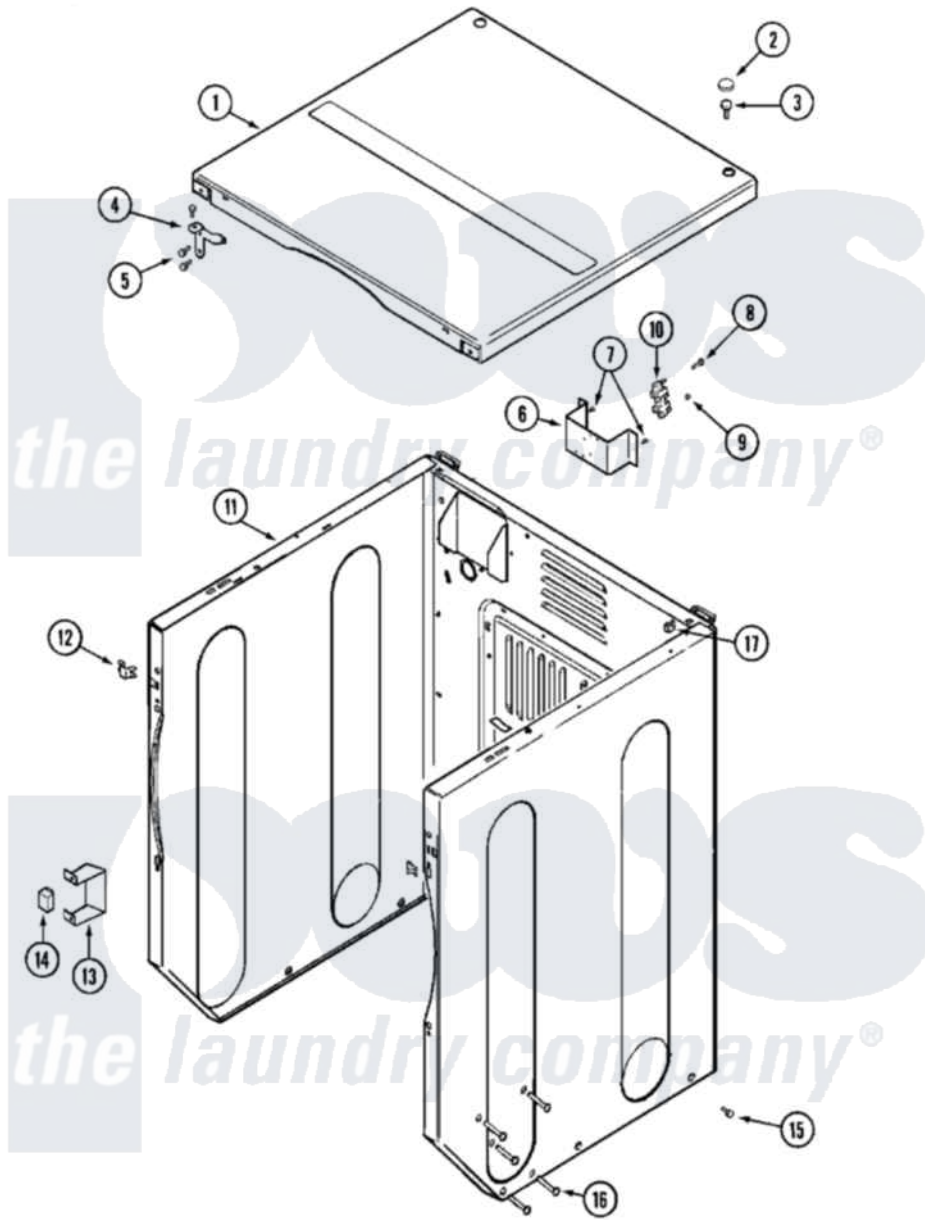

Maytag MLE15PDAZW 03 - CABINET-FRONT (UPPER)

Maytag Residential Maytag MLE15PDAZW Dryer Parts Parts Diagram 03 - CABINET-FRONT (UPPER)
 Click on the part number to view part

Item	Original Part Number	Replaced By	Status	Part Description
001	22001995			Screw Note: Screw, Tumbler Front And Shroud
"	22001996	3370225		Screw
"	33002058		Not Available	COVER, TOP (WHT)
"	33002062		Not Available	BACKUP, STRAIN RELIEF
"	Y314174			Terminal Cover - Canada
002	33001997			Plug, Hole
003	22001883	214354		Screw, Top Cover To Cabnt.
004	33001998			Bracket, Top Cover
"	33001999			Bracket, Top Cover
005	22001995			Screw Note: Screw, Tumbler Front And Shroud
006	315471	22003298		Retainer, Wire
"	33002059			Bracket, Terminal Block
007	22001995			Screw Note: Screw, Tumbler Front And Shroud
008	Y312209	W10001200		Screw

009	311484	112432	Nut
010	33001244		Block, Terminal
011	22003646		Cabinet Assembly-Upr
"	NLA	Not Available	CABINET (WHT)
012	33001980		Fastener, Access Panel
013	Y313561		Screw---NA
"	33002002		Bracket, Switch
"	Y310632	1163839	Screw
014	206824	W10133335	Relay, Motor
"	Y251119	3177991	Screw
015	213007		Xfor Cabinet See Cabinet, Back
016	33001991		Bolt, Carriage
017	22001502		Fastener, U-NUt