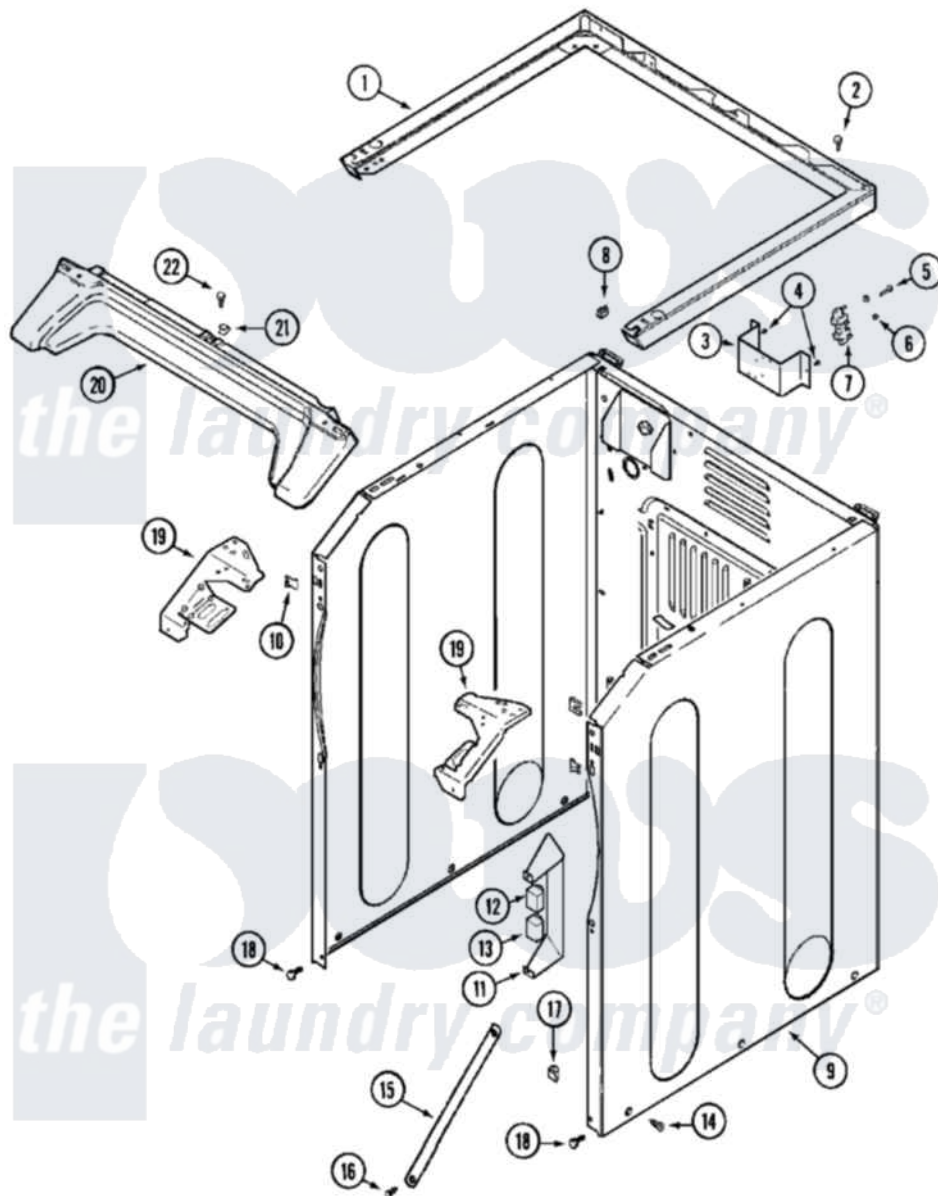

Maytag MLE15PDAZW 04 - CABINET-FRONT (LOWER)

Maytag Residential Maytag MLE15PDAZW Dryer Parts Parts Diagram 04 - CABINET-FRONT (LOWER)
 Click on the part number to view part

Item	Original Part Number	Replaced By	Status	Part Description
001	33002005	33002963		Support, Weld Assembly
002	22001883	214354		Screw, Top Cover To Cabnt.
003	33002059			Bracket, Terminal Block
004	22001995			Screw Note: Screw, Tumbler Front And Shroud
005	Y312209	W10001200		Screw
006	311484	112432		Nut
007	33001244			Block, Terminal
008	22001502			Fastener, U-NUt
009	22003639			Cabinet Assembly
"	NLA		Not Available	CABINET (WHT)
010	22002049			Clip Note: Clip, Front Panel
011	Y313561			Screw---NA
"	314627			Bracket, Relays
"	Y310632	1163839		Screw
012	206824	W10133335		Relay, Motor
"	Y251119	3177991		Screw

013	306199		Relay, Heater
"	Y251119	3177991	Screw
014	213007		Xfor Cabinet See Cabinet, Back
015	22002259	22002767	Brace, Cross
016	22001995		Screw Note: Screw, Tumbler Front And Shroud
017	Y310376		Clip, Door Switch Harness
018	22001995		Screw Note: Screw, Tumbler Front And Shroud
019	33002095	33002474	Bracket, Corner
"	33002096		Bracket, Corner
020	33002011		Cover, Access
021	33002013		Fastener Clip, Access Cover
022	22001995		Screw Note: Screw, Tumbler Front And Shroud
023	33002061		Wire Harness, Main
024	33001989		Retainer, Vault Switch