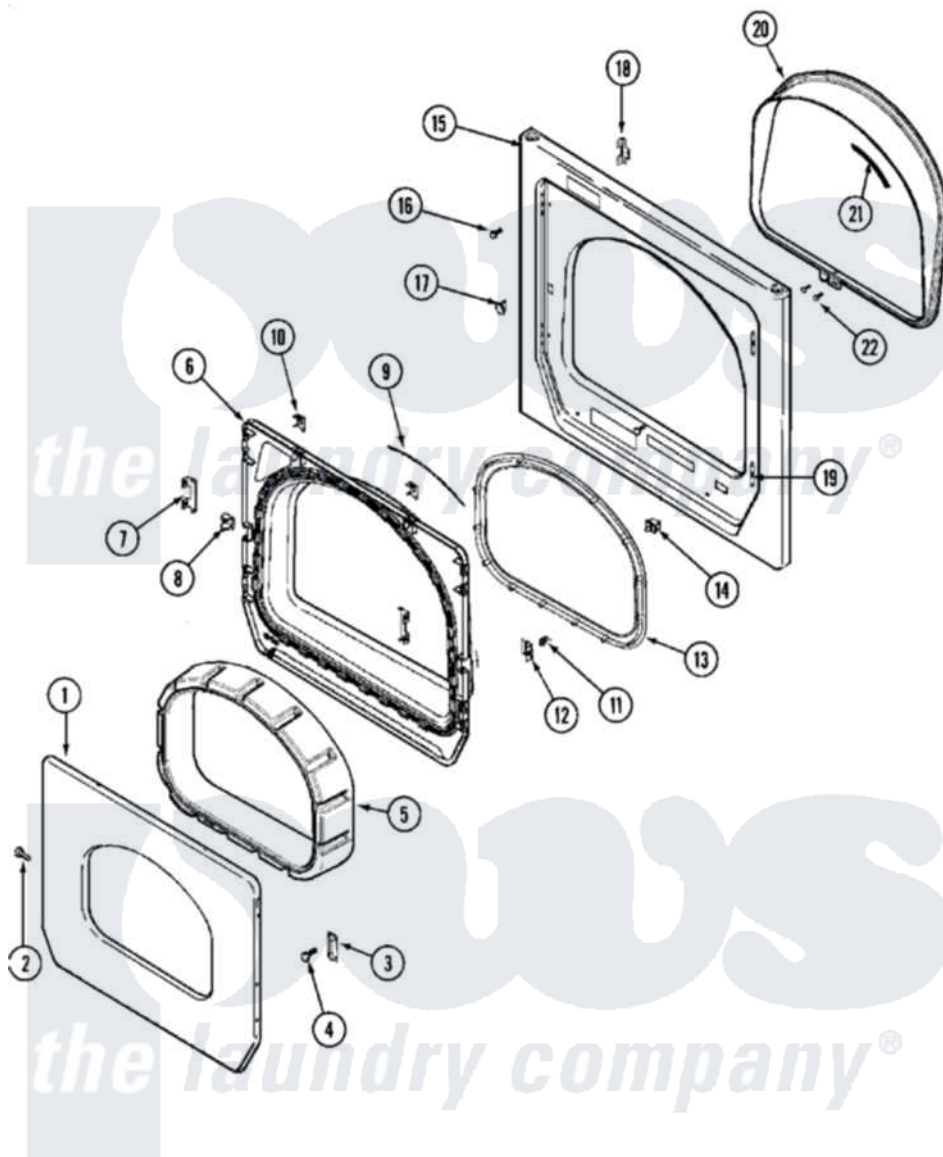

# Maytag MLE15PDAZW 05 - DOOR (UPPER)

Maytag Residential Maytag MLE15PDAZW Dryer Parts Parts Diagram 05 - DOOR (UPPER)  
 Click on the part number to view part

Item	Original Part Number	Replaced By	Status	Part Description
001	<a href="#">33002015</a>			Door, Outer
002	<a href="#">22002063</a>			Screw No.8-18AB Wafer Head
003	<a href="#">33002017</a>			Hinge, Door
004	22002062	<a href="#">98006631</a>		Screw
005	22002300	<a href="#">9740848</a>		Screw, Mixing Valve Mounting
"	33002018	<a href="#">33002780</a>		Door Tunnel W` Handle
006	<a href="#">33002020</a>			Door, Inner W/Seal
007	<a href="#">22002038</a>			Clip, Door
008	<a href="#">33001763</a>			Plug, Inner Door
009	<a href="#">33002094</a>			Seal, Door
010	<a href="#">22002039</a>			Clip, Door
011	<a href="#">33001761</a>			Strike, Door
012	<a href="#">33001793</a>			Bracket, Strike
013	33002022	<a href="#">33002607</a>		Lens, Door
"	<a href="#">33002607</a>			Lens, Door
014	<a href="#">33002038</a>			Switch, Door

015	33001711	<a href="#">33002936</a>	Medallion-
"	33002023	<a href="#">33002081</a>	Panel, Front
"	33002051		Not Available SCREW, FRONT PANEL
016	33001486	<a href="#">98008544</a>	Screw
017	33001791	<a href="#">306436</a>	Door Latch Kit--W
018	<a href="#">33002025</a>		Twin Speednut
019	<a href="#">33001175</a>		Cover, Hinge Hole
020	<a href="#">33002026</a>		Extension, Tumbler Front
021	<a href="#">33001767</a>		Seal, Shroud
022	33001855	<a href="#">33002917</a>	Screw, No.10-16