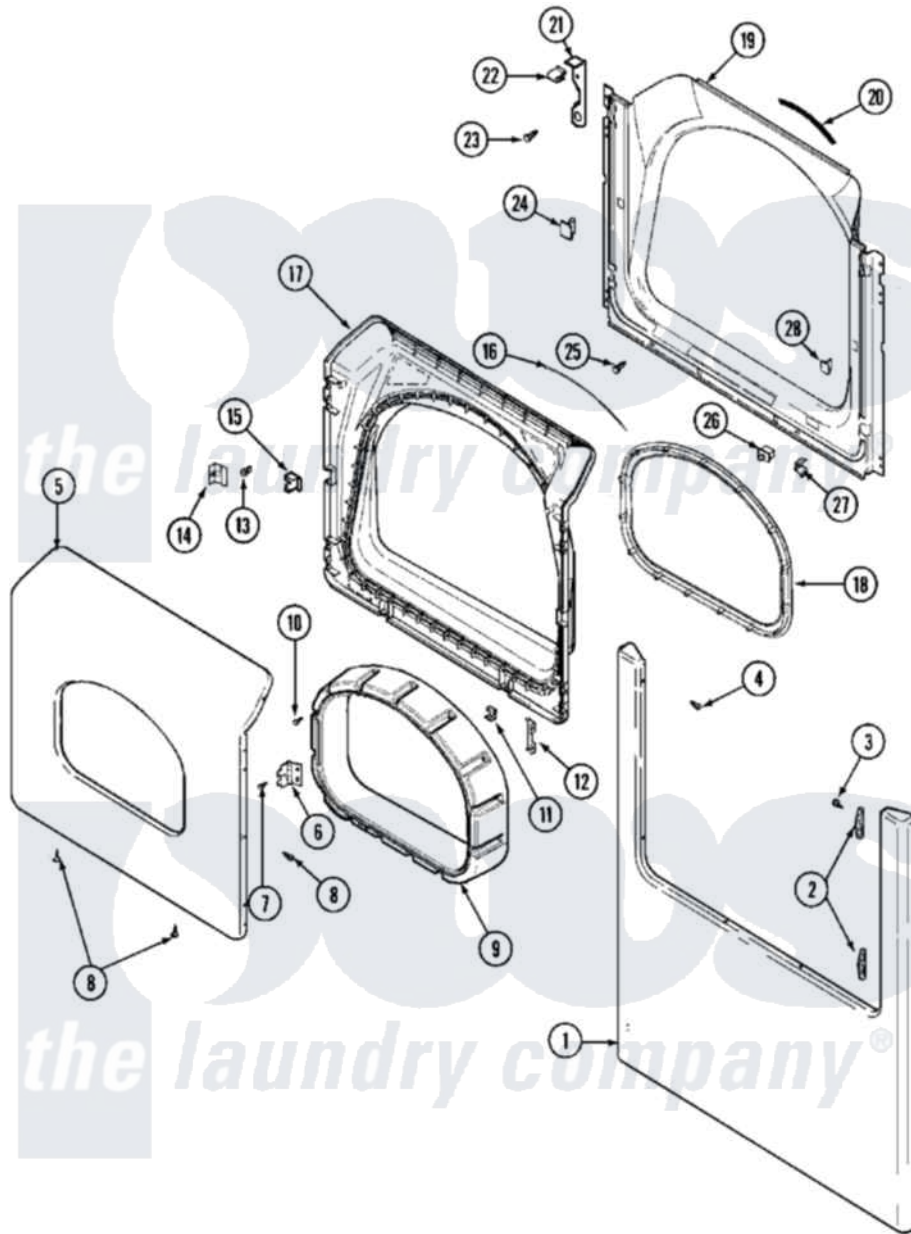

Maytag MLE15PDAZW 06 - DOOR (LOWER)

Maytag Residential Maytag MLE15PDAZW Dryer Parts Parts Diagram 06 - DOOR (LOWER)
 Click on the part number to view part

| Item | Original Part Number | Replaced By | Status | Part Description |
|------|--------------------------|--------------------------|--------|------------------------------|
| 001 | 22002241 | 22002836 | | Panel, Front |
| 002 | 33001764 | | | Cover, Hinge Hole |
| 003 | 33001846 | | | Screw, Hinge Hole Cover |
| 004 | 22002243 | | | Screw, Front Panel And Hinge |
| 005 | 33002028 | | | Door, Outer |
| 006 | 33001759 | | | Hinge, Door |
| 007 | 22002062 | 98006631 | | Screw |
| 008 | 22002063 | | | Screw No.8-18AB Wafer Head |
| 009 | 33002018 | 33002780 | | Door Tunnel W` Handle |
| 010 | 22002300 | 9740848 | | Screw, Mixing Valve Mounting |
| 011 | 22002039 | | | Clip, Door |
| 012 | 22002038 | | | Clip, Door |
| 013 | 33001761 | | | Strike, Door |
| 014 | 33001793 | | | Bracket, Strike |
| 015 | 33001763 | | | Plug, Inner Door |
| 016 | 33002094 | | | Seal, Door |

| | | | |
|-----|--------------------------|--------------------------|--|
| 017 | 33002030 | | Door, Inner |
| 018 | 33002022 | 33002607 | Lens, Door |
| 019 | 33002033 | | Shroud |
| 020 | 33001767 | | Seal, Shroud |
| 021 | 22002991 | | Kit, Access Cover Hook |
| 022 | 33002037 | | Fastener, Access Cover Hook |
| 023 | 22001995 | | Screw Note: Screw, Tumbler Front And Shroud |
| 024 | 33001791 | 306436 | Door Latch Kit--W |
| 025 | 33001768 | | Screw, Shroud Note: Screw, Shroud And Outlet Duct |
| 026 | 33002038 | | Switch, Door |
| 027 | 33001760 | | Bracket, Hinge |
| 028 | Y304578 | LA-1003 | Door Catch Kit |