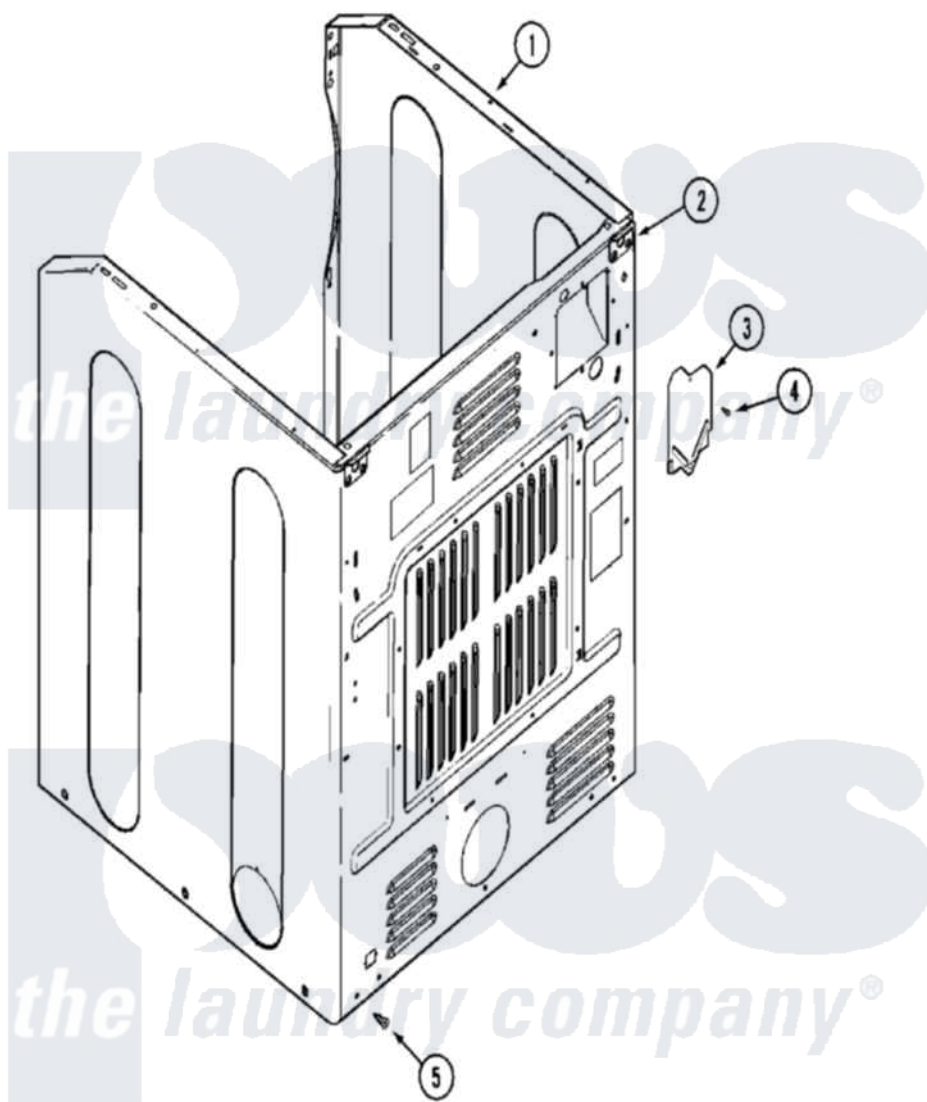

Maytag MLE15PDAZW 07 - CABINET-REAR

Maytag Residential Maytag MLE15PDAZW Dryer Parts Parts Diagram 07 - CABINET-REAR
 Click on the part number to view part

Item	Original Part Number	Replaced By	Status	Part Description
001	NLA		Not Available	CABINET (WHT-UPR)
"	NLA		Not Available	PLUG, HOLE
002	NLA		Not Available	BRACKET, CABINET HINGE (LWR)
003	33001795			Cover, Terminal Block
004	22001995			Screw Note: Screw, Tumbler Front And Shroud
005	22001995			Screw Note: Screw, Tumbler Front And Shroud