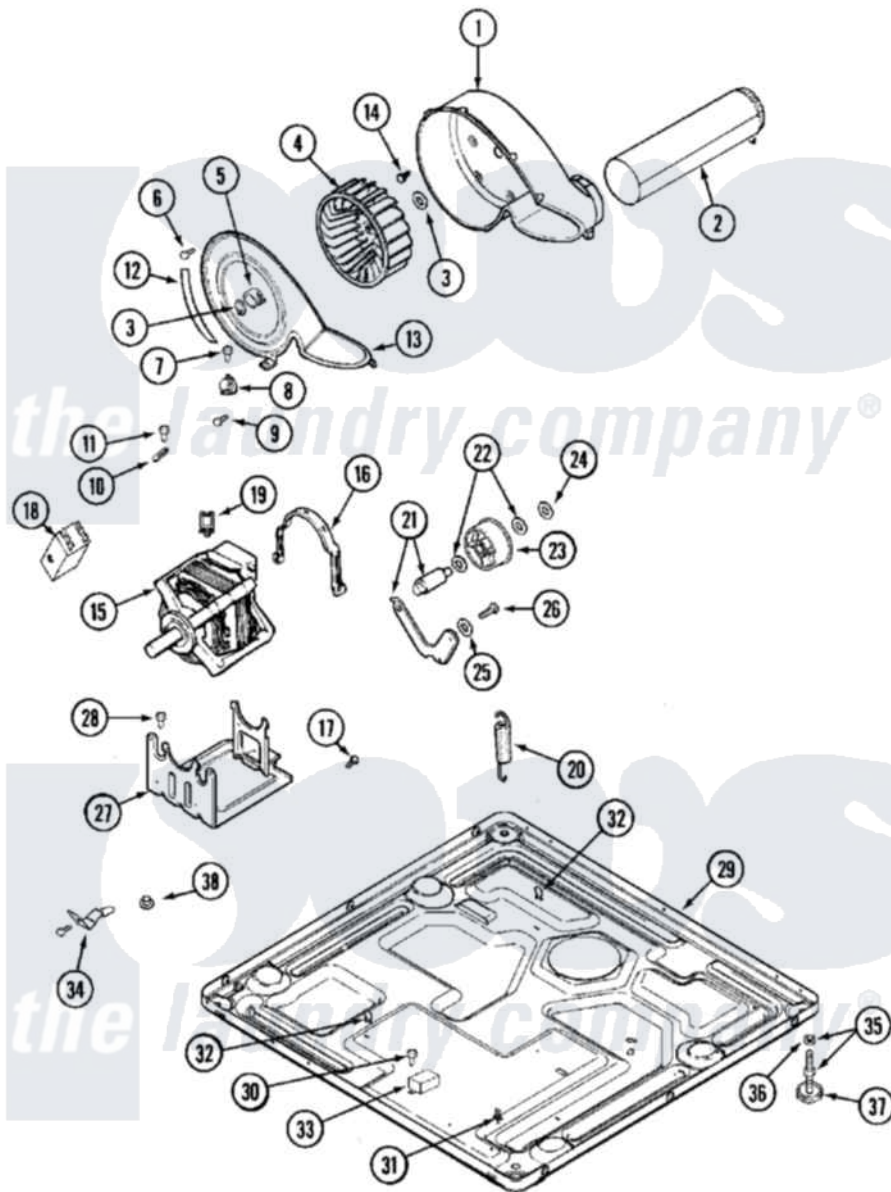

Maytag MLE15PDAZW 10 - MOTOR DRIVE

Maytag [Residential Maytag MLE15PDAZW Dryer Parts](#) Parts Diagram 10 - MOTOR DRIVE
 Click on the part number to view part

Item	Original Part Number	Replaced By	Status	Part Description
001	33001789			Housing, Blower
002	22001995			Screw Note: Screw, Tumbler Front And Shroud
"	33001800			Duct Assembly, Exhaust
003	410233	9703438		Ring-Retrn
004	33001790			Wheel, Blower
005	312967			Clamp, Blower Housing
006	33001855	33002917		Screw, No.10-16
007	Y313561			Screw---NA
008	307208			Thermistor, Temp. Control
"	33303391			Thermostat, Cycling
009	22001996	3370225		Screw
010	33001762			Fuse, Thermal
011	NLA		Not Available	SCREW, THERMAL CUT-OFF
012	NLA		Not Available	SEAL, BLOWER COVER
013	33001796	33002711		Cover, Blower Housing
014	314818	1163839		Screw