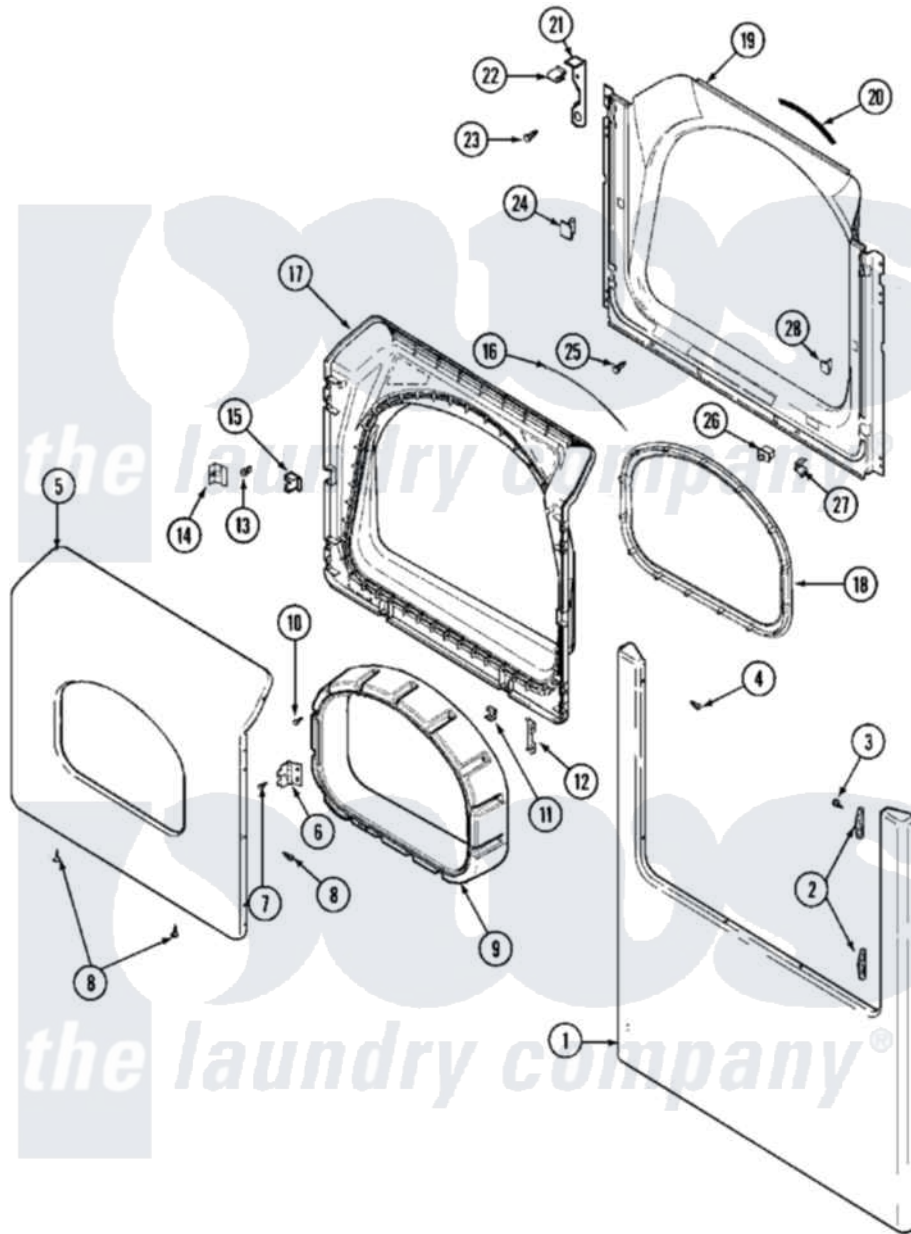

Maytag MLE15PDBGW 06 - DOOR (LOWER)

Maytag Residential Maytag MLE15PDBGW Dryer Parts Parts Diagram 06 - DOOR (LOWER)
 Click on the part number to view part

Item	Original Part Number	Replaced By	Status	Part Description
001	22002241	22002836		Panel, Front
002	33001764			Cover, Hinge Hole
003	33001846			Screw, Hinge Hole Cover
004	22002243			Screw, Front Panel And Hinge
005	33002028			Door, Outer
006	33001759			Hinge, Door
007	22002062	98006631		Screw
008	22002063			Screw No.8-18AB Wafer Head
009	33002018	33002780		Door Tunnel W` Handle
010	22002300	9740848		Screw, Mixing Valve Mounting
011	22002039			Clip, Door
012	22002038			Clip, Door
013	33001761			Strike, Door
014	33001793			Bracket, Strike
015	33001763			Plug, Inner Door
016	33002094			Seal, Door

017	33002030		Door, Inner
018	33002607		Lens, Door
019	33002033		Shroud
020	33001767		Seal, Shroud
021	22002991		Kit, Access Cover Hook
022	33002037		Fastener, Access Cover Hook
023	22001995		Screw Note: Screw, Tumbler Front And Shroud
024	33001791	306436	Door Latch Kit--W
025	33001768		Screw, Shroud Note: Screw, Shroud And Outlet Duct
026	33002250	33002166	Switch, Door
027	33001760		Bracket, Hinge
028	Y304578	LA-1003	Door Catch Kit