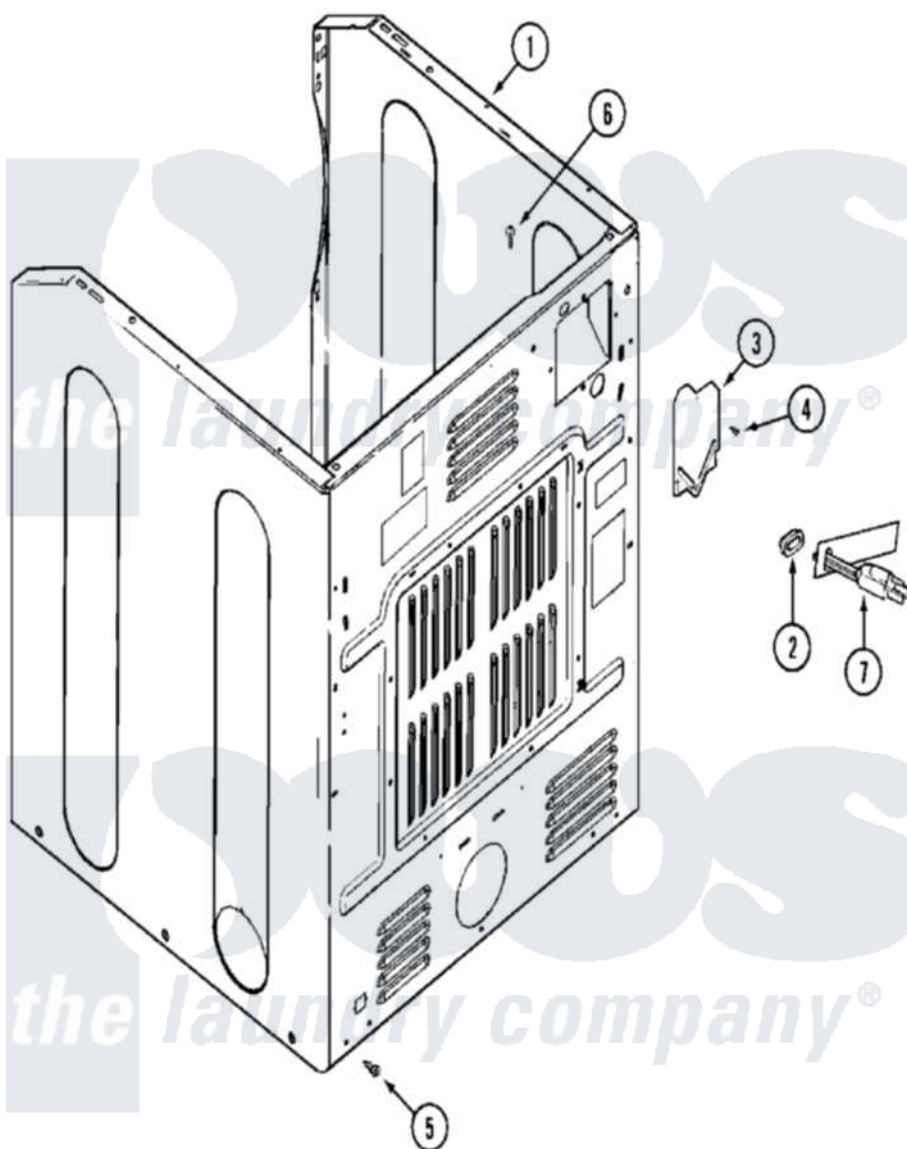

Maytag MLE15PDBGW 07 - CABINET-REAR

Maytag Residential Maytag MLE15PDBGW Dryer Parts Parts Diagram 07 - CABINET-REAR
 Click on the part number to view part

Item	Original Part Number	Replaced By	Status	Part Description
001	22003639			Cabinet Assembly
"	22003646			Cabinet Assembly-Upr
"	NLA		Not Available	CABINET (WHT-LWR)
002	216183			Grommet, Cord Export
003	33001795			Cover, Terminal Block
004	22001995			Screw Note: Screw, Tumbler Front And Shroud
005	22001995			Screw Note: Screw, Tumbler Front And Shroud
006	210186	3370225		Screw
007	33001819		Not Available	CORD, POWER (AS WRAPPED)